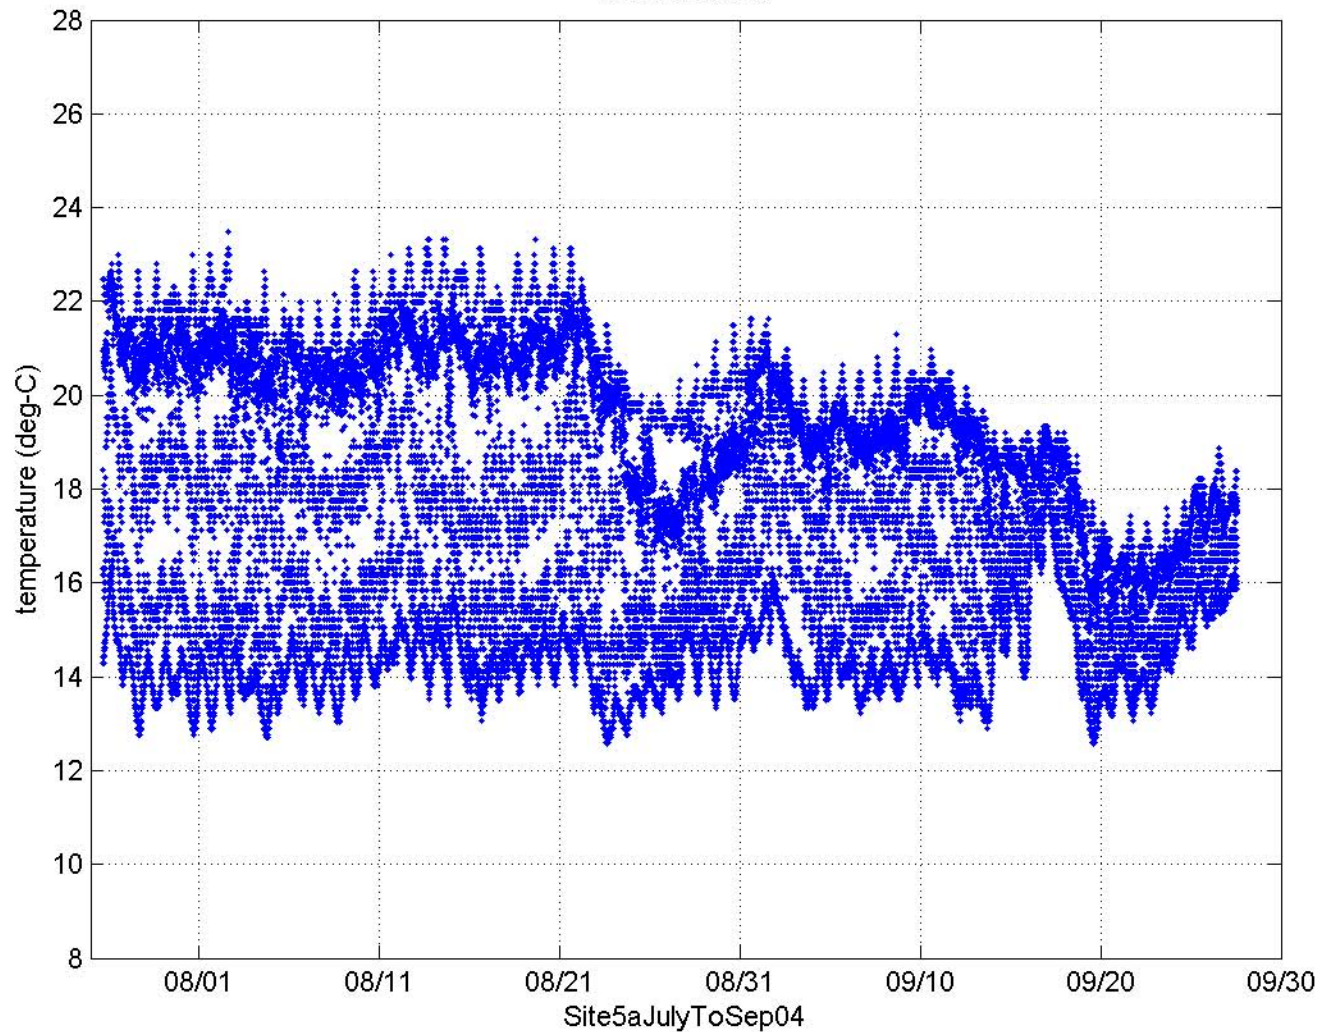

all data at site

surface minus bottom logger

all data at site

surface minus bottom logger

all data at site

surface minus bottom logger

all data at site

surface minus bottom logger

all data at site

surface minus bottom logger

all data at site

surface minus bottom logger