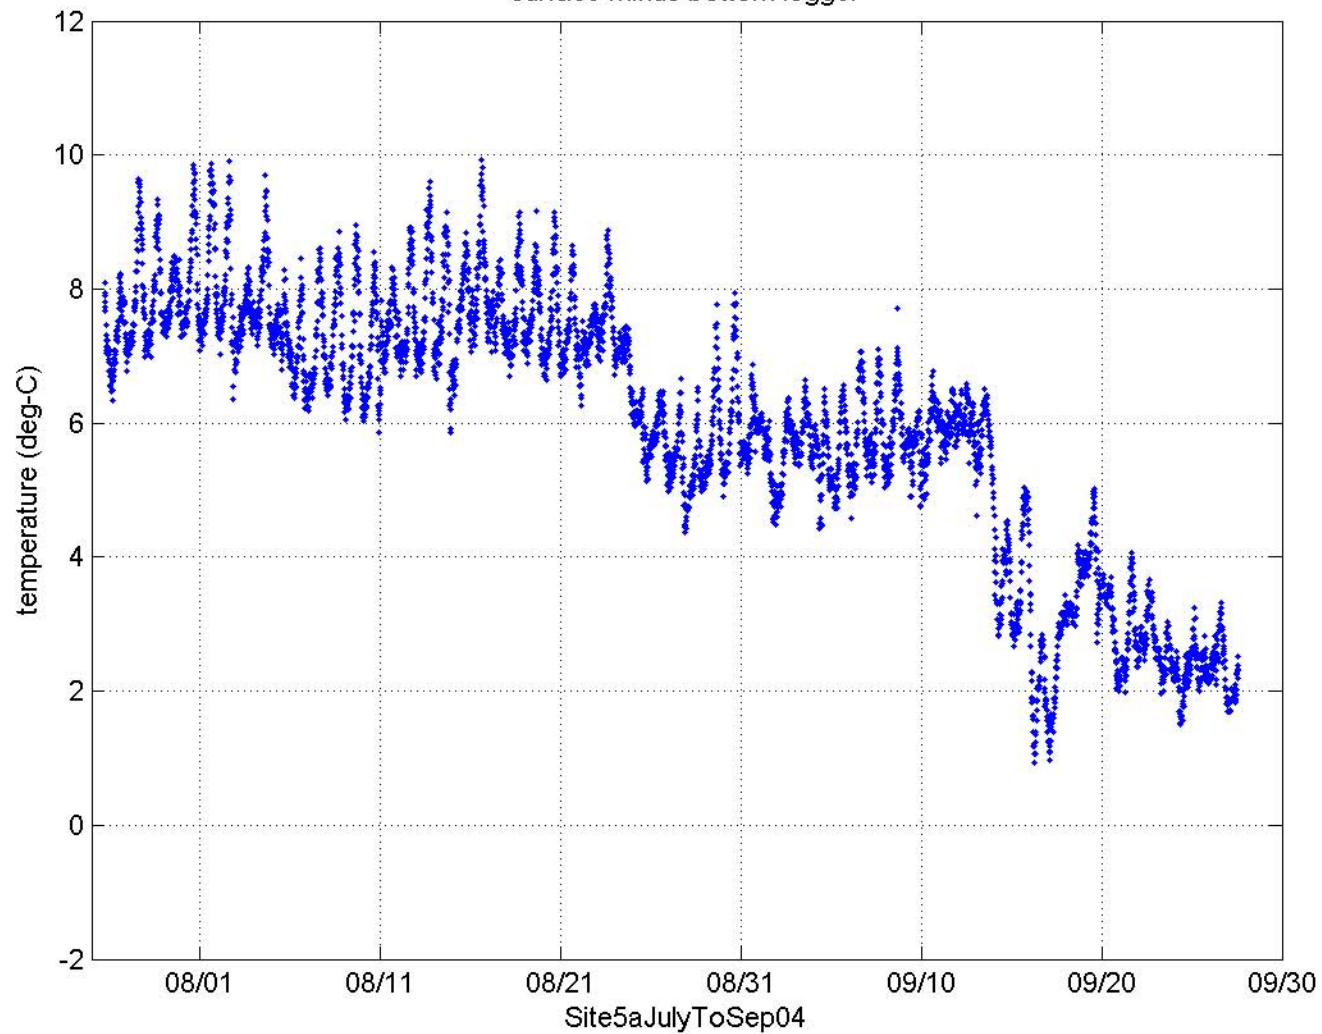

all data at site

surface minus bottom logger

all data at site

surface minus bottom logger

all data at site

surface minus bottom logger

all data at site

surface minus bottom logger

all data at site

surface minus bottom logger

all data at site

surface minus bottom logger