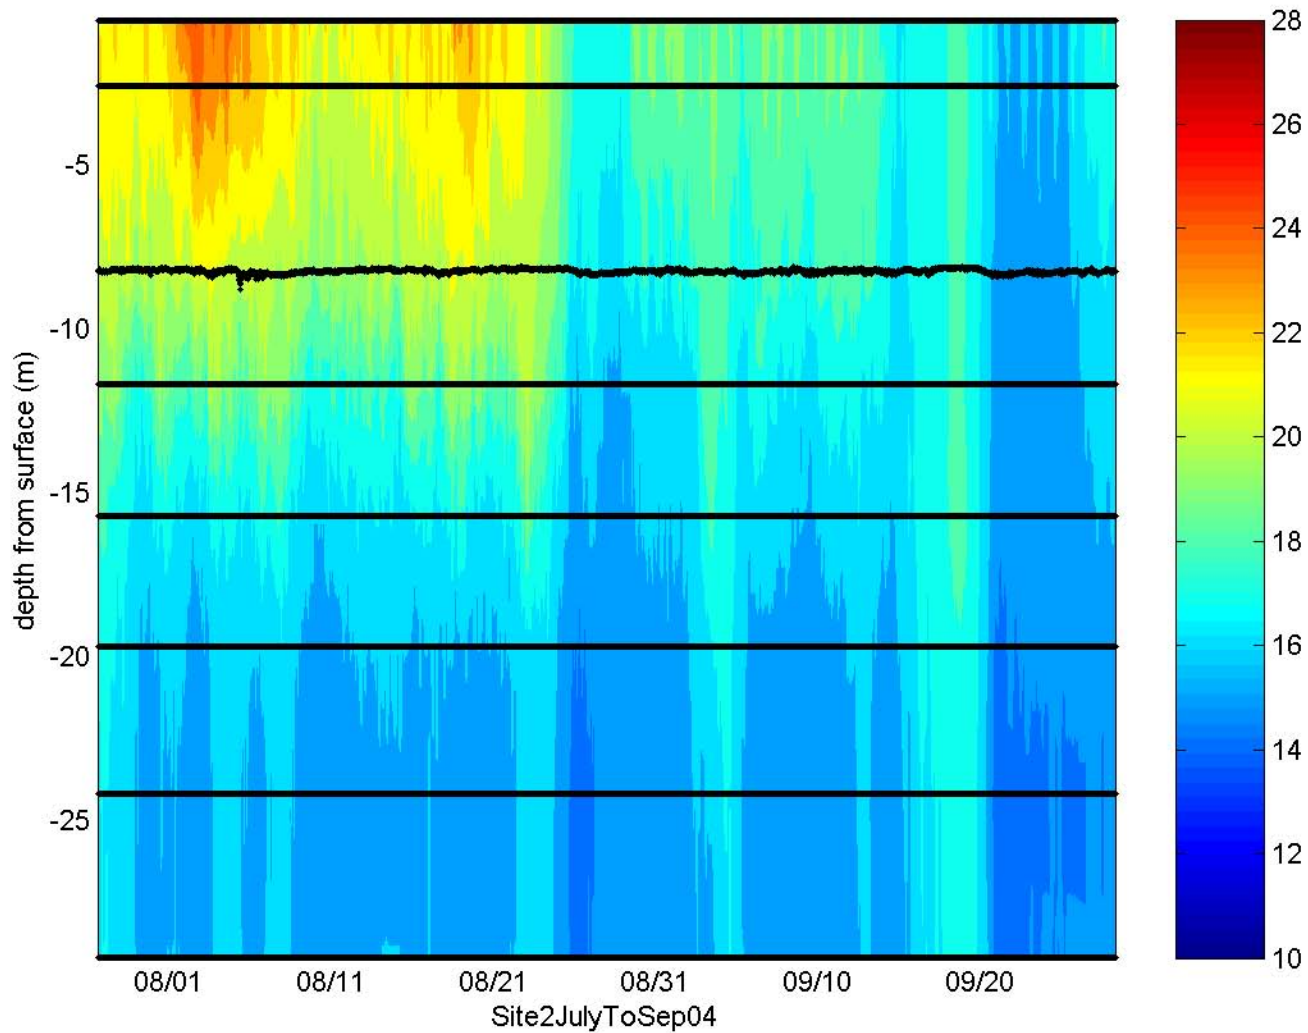

all data at site

surface minus bottom logger

all data at site

surface minus bottom logger

all data at site

surface minus bottom logger

all data at site

surface minus bottom logger

all data at site

surface minus bottom logger

all data at site

surface minus bottom logger