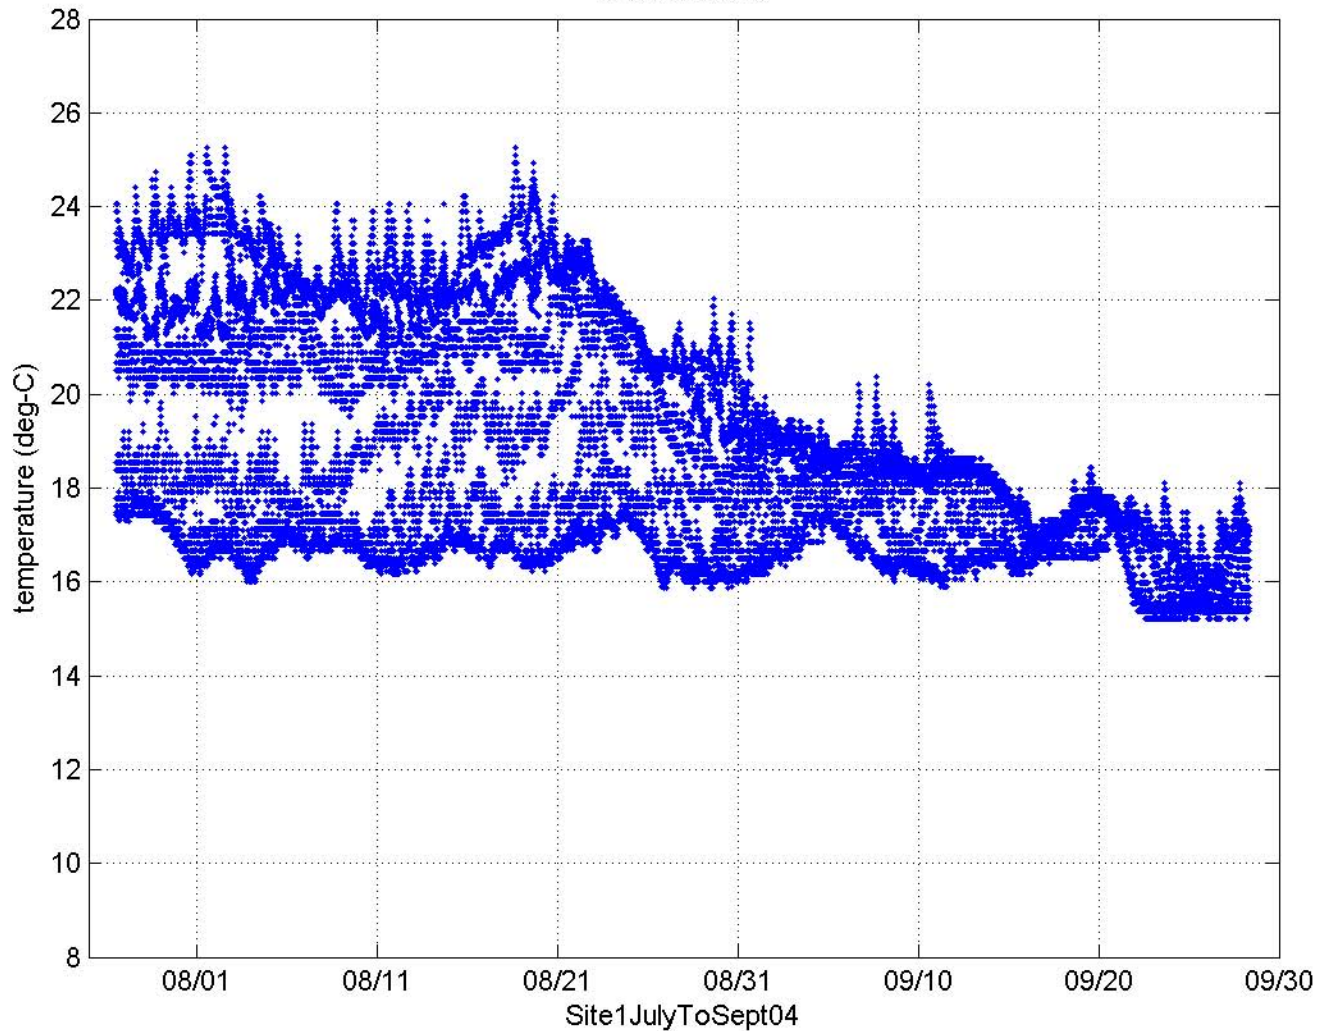

all data at site

surface minus bottom logger

all data at site

surface minus bottom logger

all data at site

surface minus bottom logger

all data at site

surface minus bottom logger

all data at site

surface minus bottom logger

all data at site

surface minus bottom logger