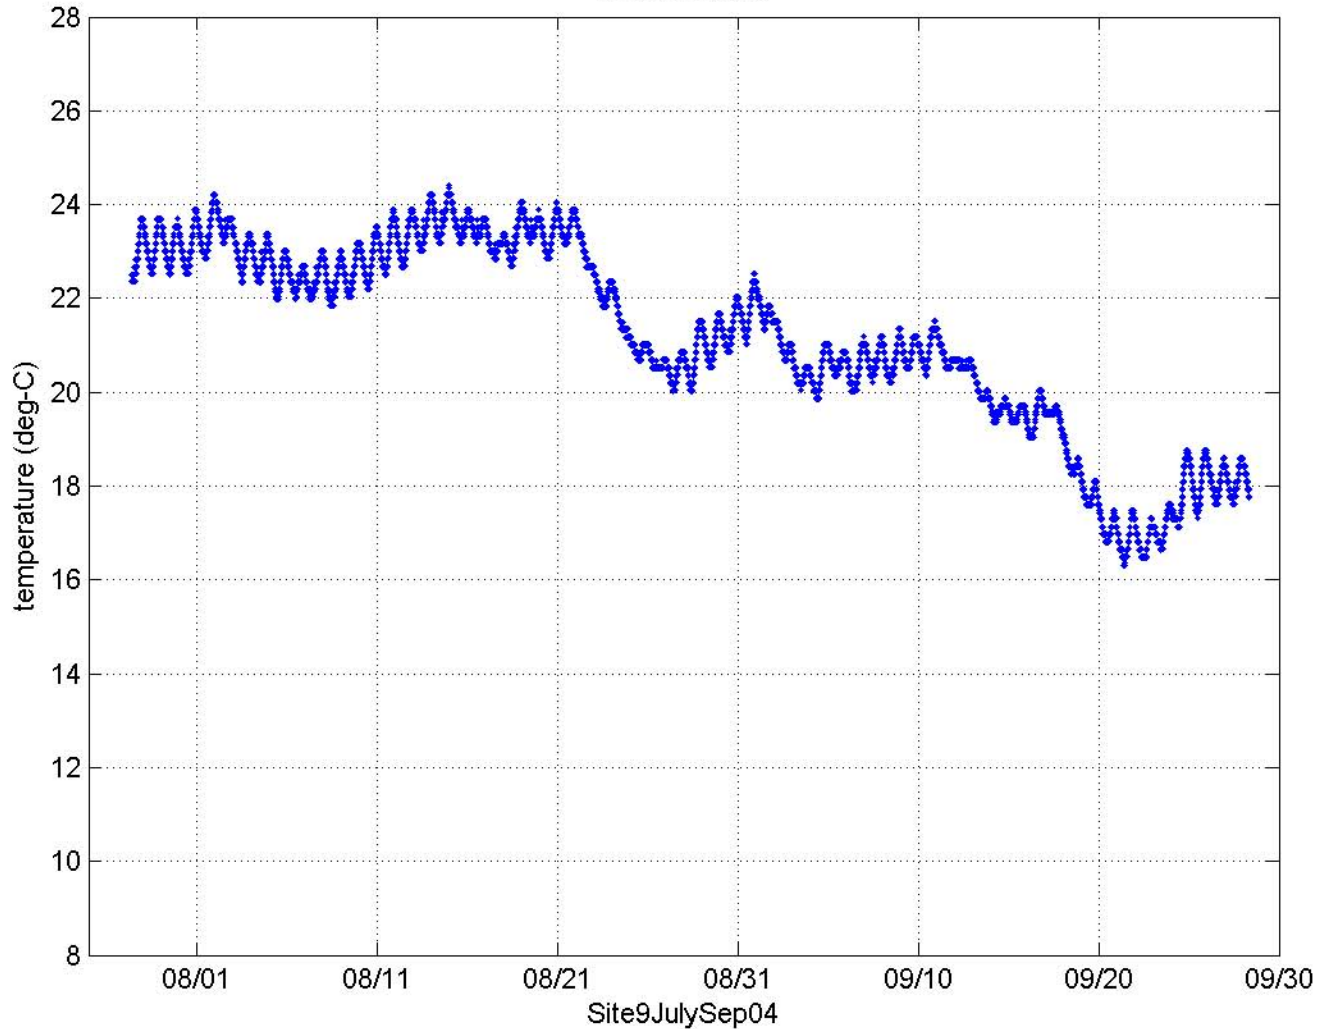

all data at site

surface minus bottom logger

all data at site

surface minus bottom logger

all data at site

surface minus bottom logger

all data at site

surface minus bottom logger

all data at site

surface minus bottom logger

all data at site

surface minus bottom logger