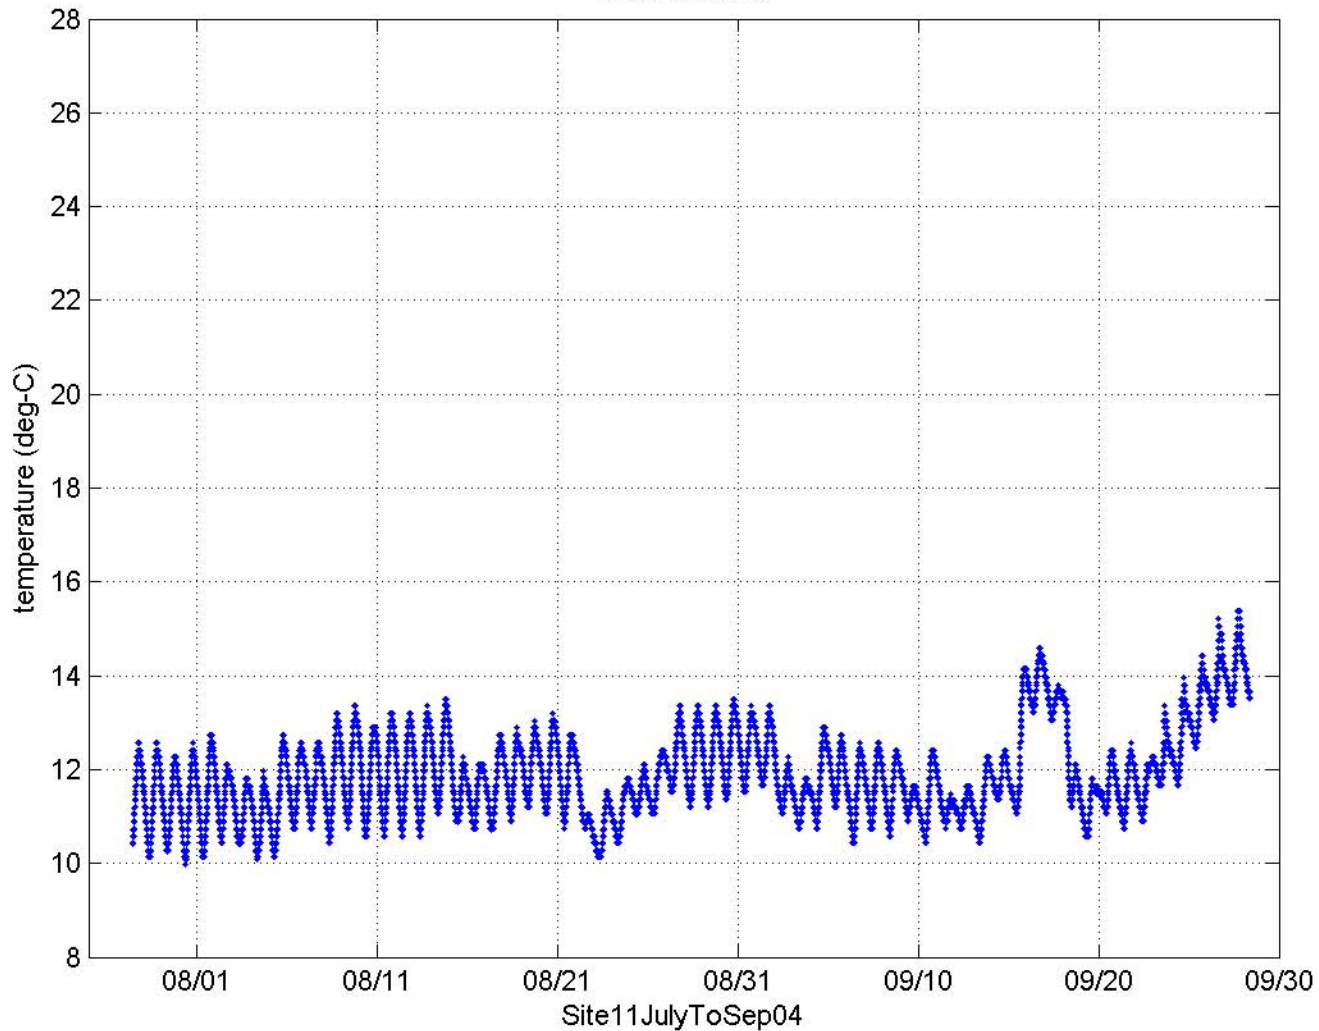

all data at site

surface minus bottom logger

all data at site

surface minus bottom logger

all data at site

surface minus bottom logger

all data at site

surface minus bottom logger

all data at site

surface minus bottom logger

all data at site

surface minus bottom logger