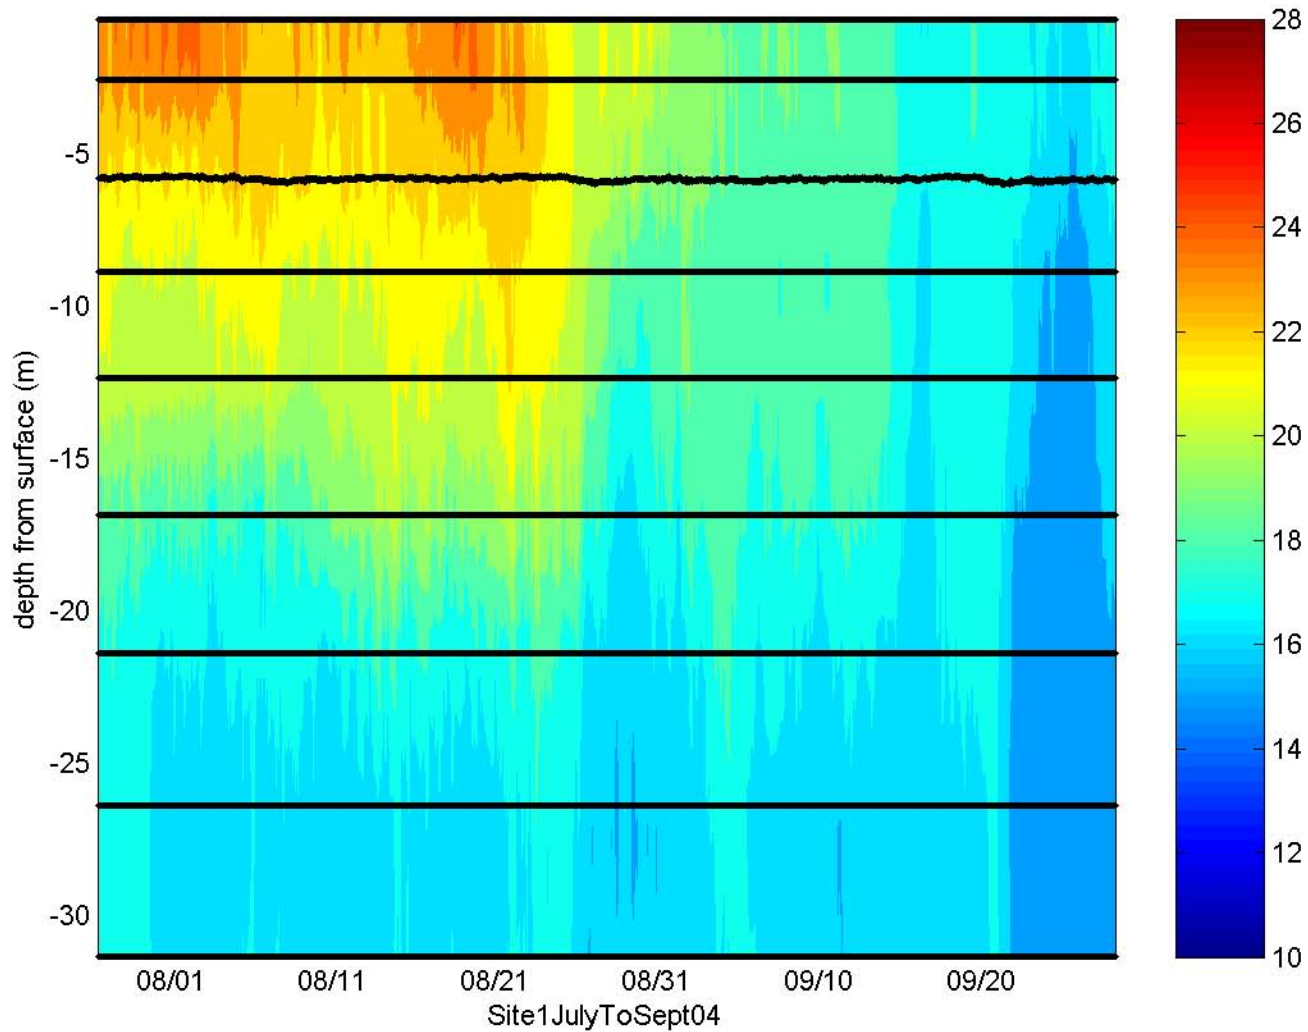

all data at site

surface minus bottom logger

all data at site

surface minus bottom logger

all data at site

surface minus bottom logger

all data at site

surface minus bottom logger

all data at site

surface minus bottom logger

all data at site

surface minus bottom logger