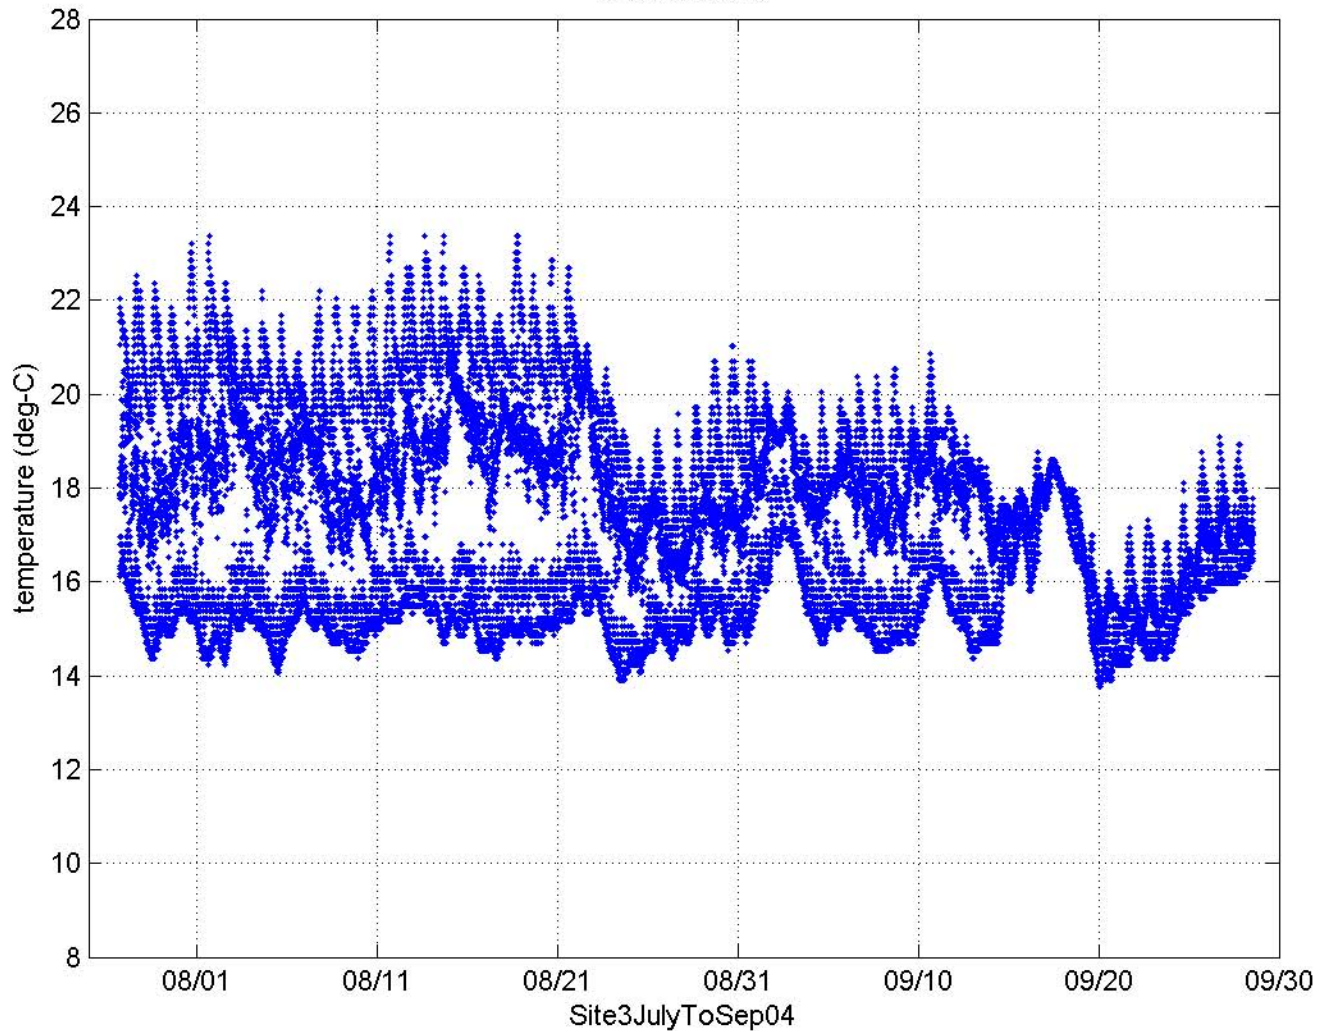

all data at site

surface minus bottom logger

all data at site

surface minus bottom logger

all data at site

surface minus bottom logger

all data at site

surface minus bottom logger

all data at site

surface minus bottom logger

all data at site

surface minus bottom logger