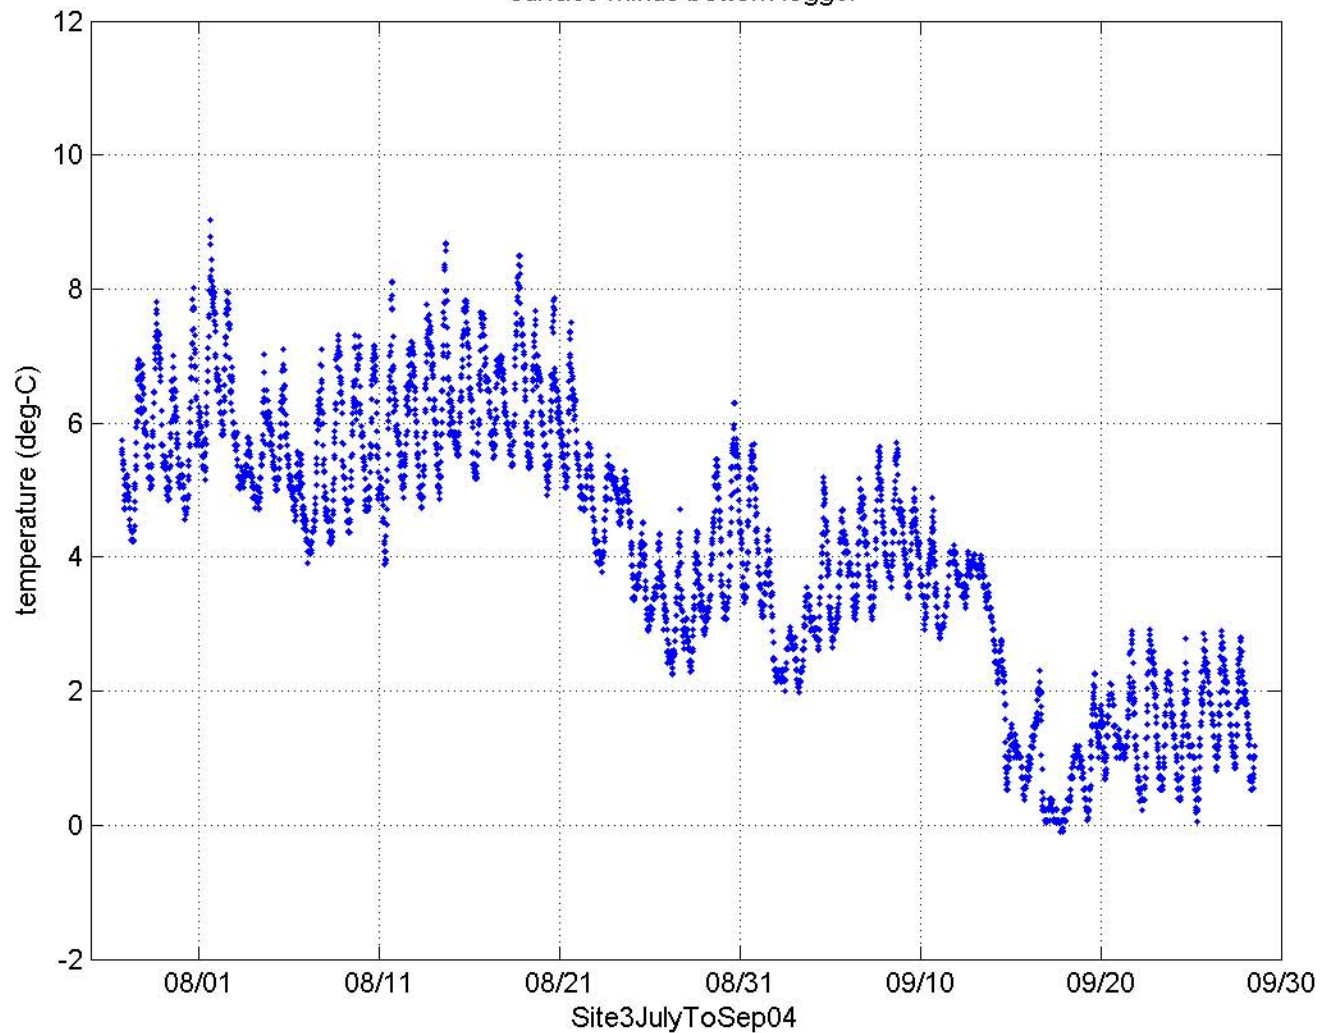

all data at site

surface minus bottom logger

all data at site

surface minus bottom logger

all data at site

surface minus bottom logger

all data at site

surface minus bottom logger

all data at site

surface minus bottom logger

all data at site

surface minus bottom logger