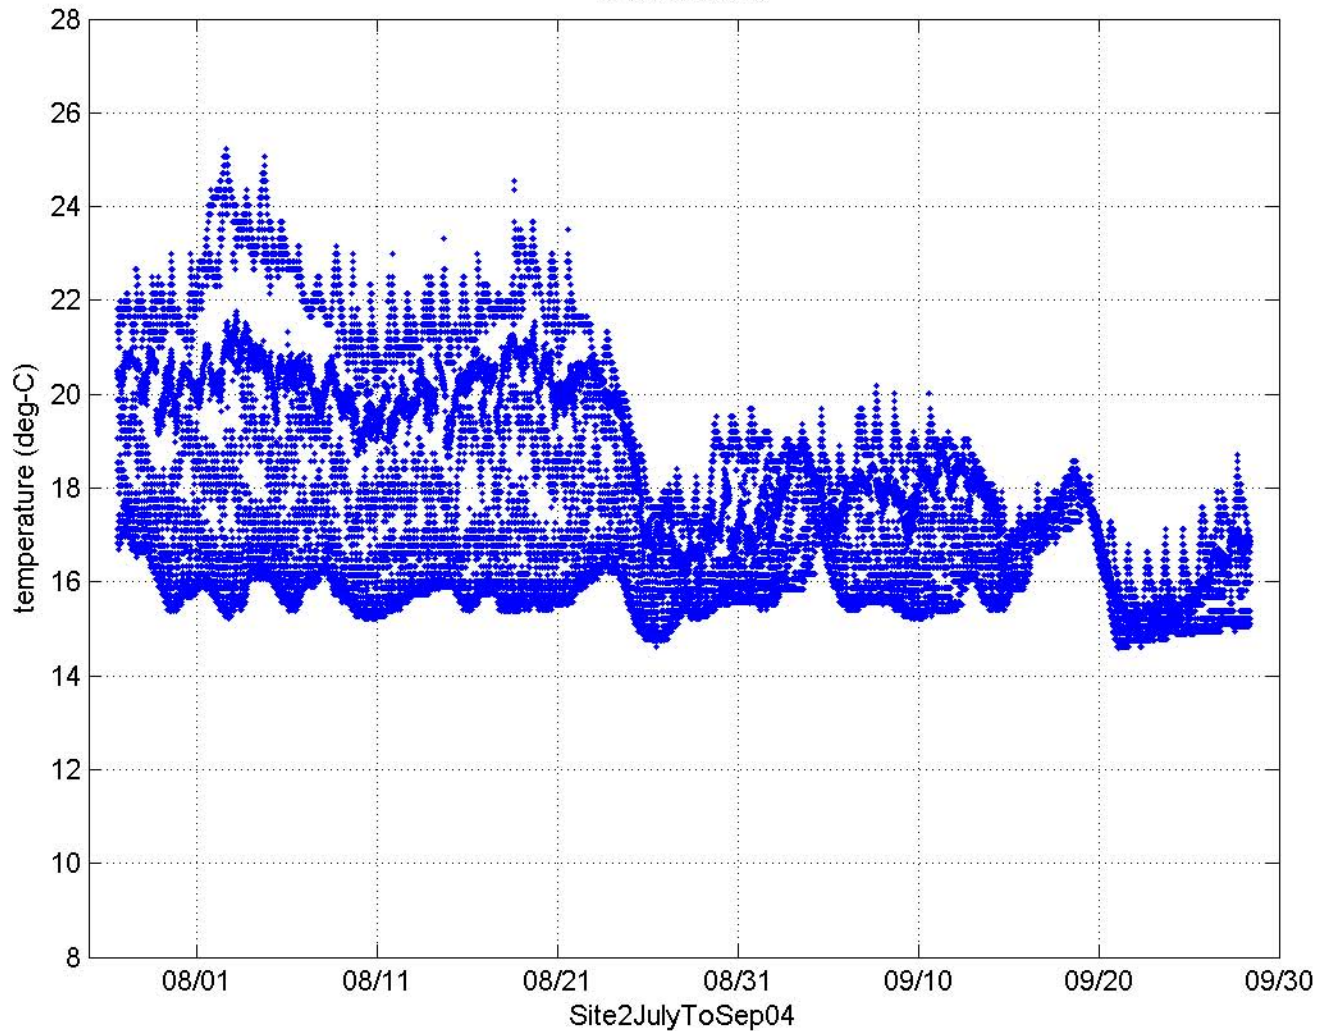

all data at site

surface minus bottom logger

all data at site

surface minus bottom logger

all data at site

surface minus bottom logger

all data at site

surface minus bottom logger

all data at site

surface minus bottom logger

all data at site

surface minus bottom logger