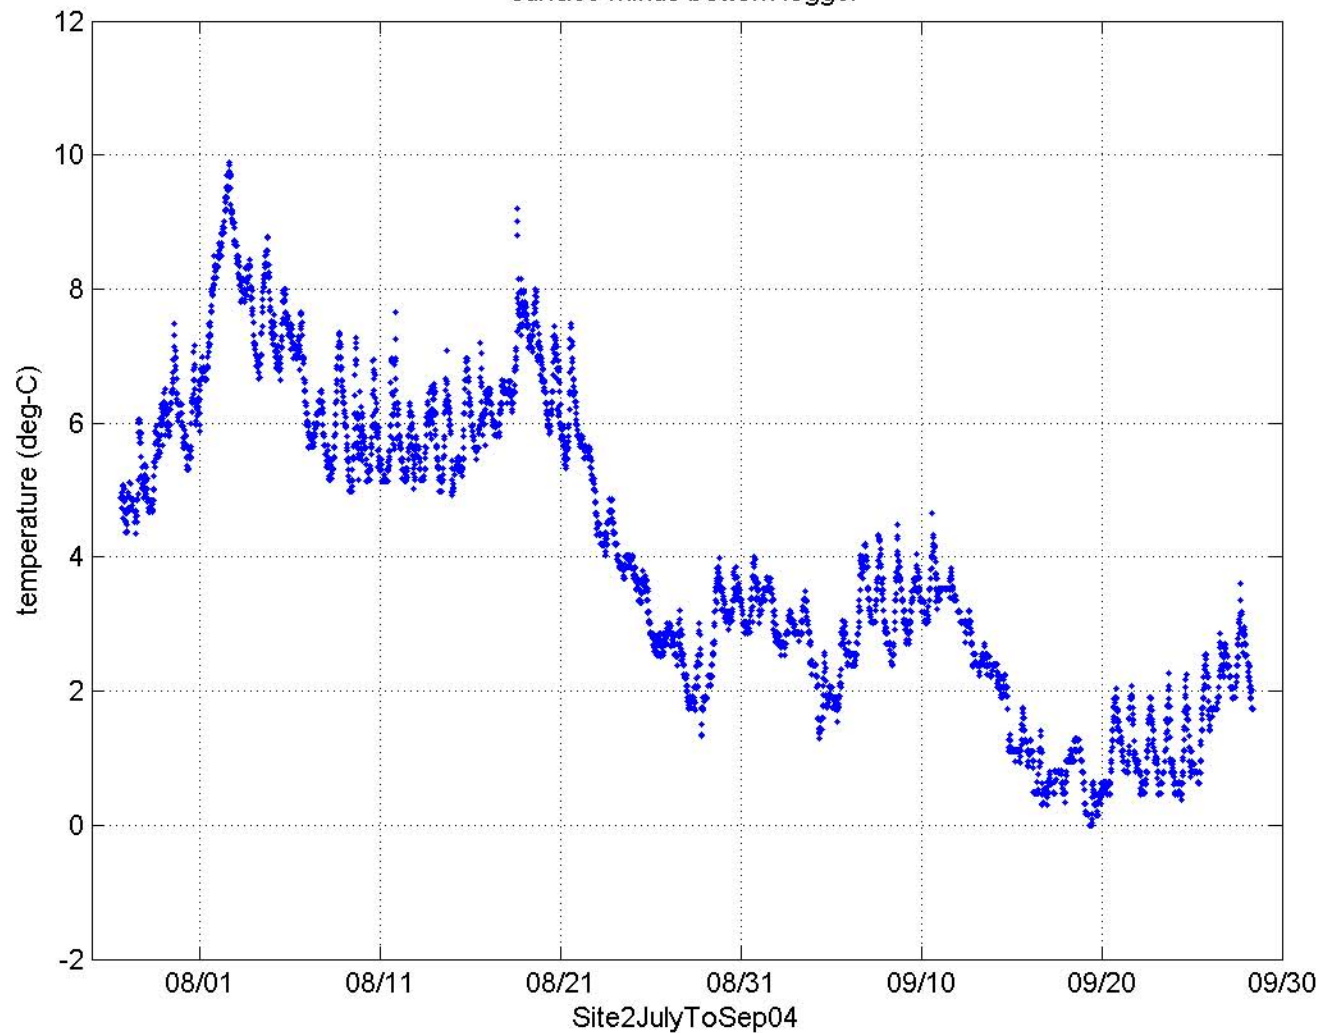

all data at site

surface minus bottom logger

all data at site

surface minus bottom logger

all data at site

surface minus bottom logger

all data at site

surface minus bottom logger

all data at site

surface minus bottom logger

all data at site

surface minus bottom logger