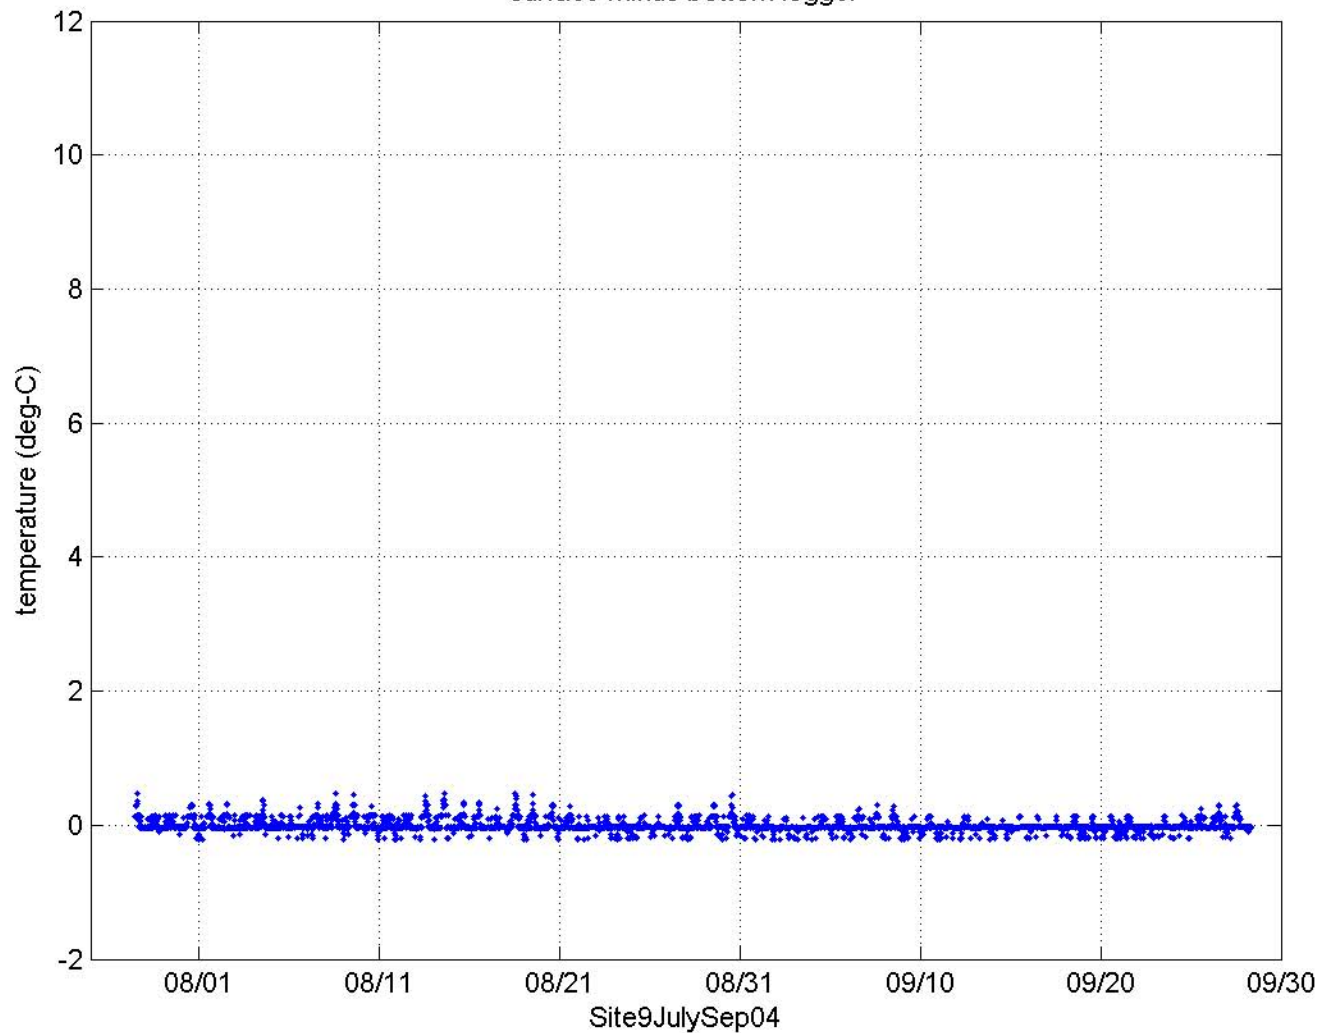

all data at site

surface minus bottom logger

all data at site

surface minus bottom logger

all data at site

surface minus bottom logger

all data at site

surface minus bottom logger

all data at site

surface minus bottom logger

all data at site

surface minus bottom logger