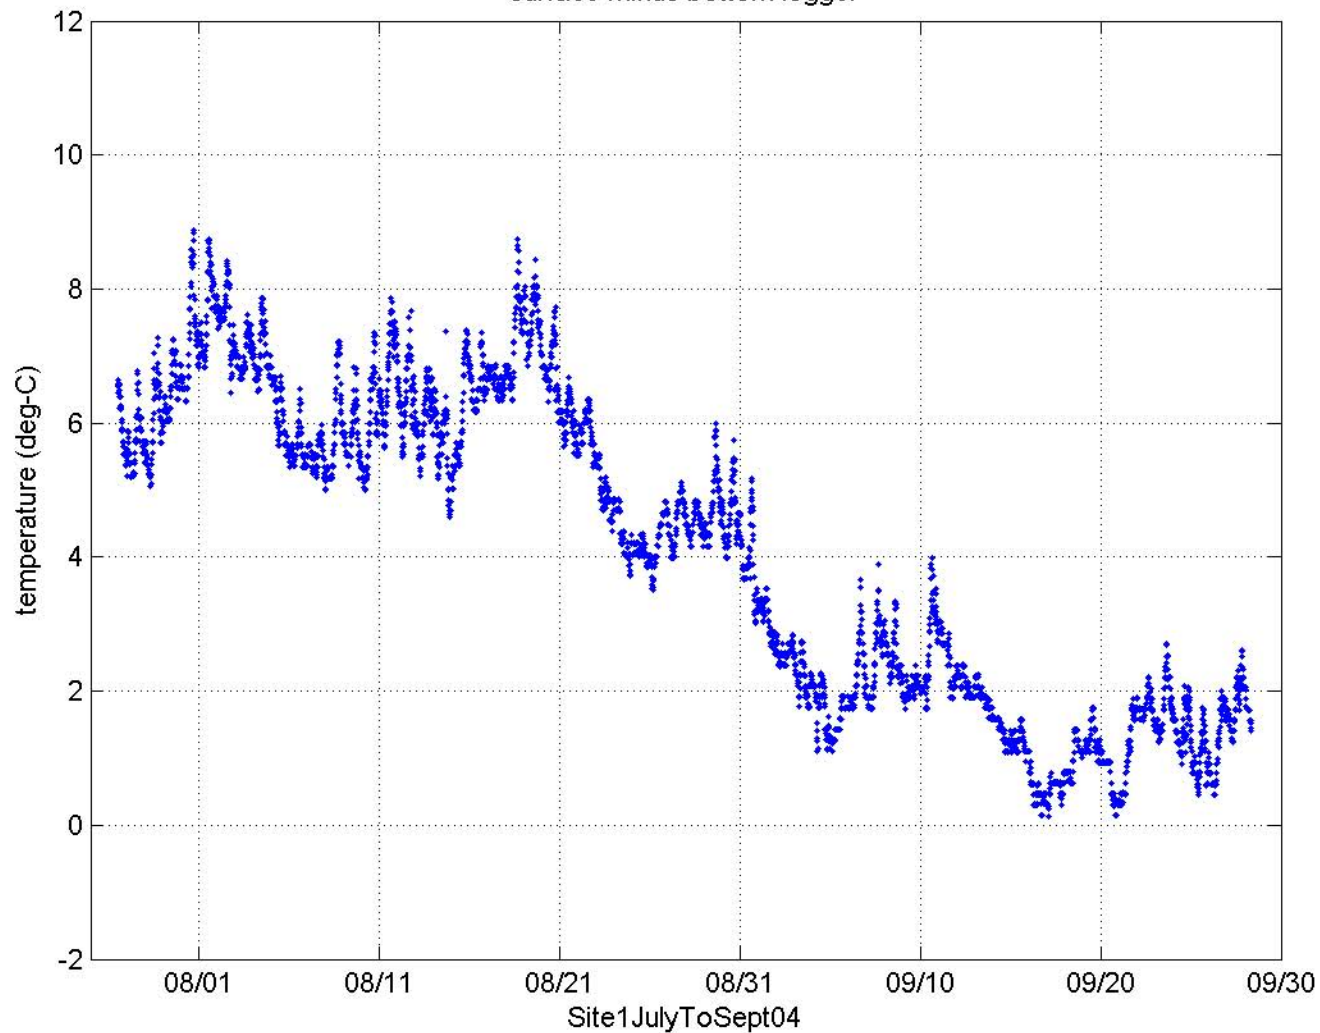

all data at site

surface minus bottom logger

all data at site

surface minus bottom logger

all data at site

surface minus bottom logger

all data at site

surface minus bottom logger

all data at site

surface minus bottom logger

all data at site

surface minus bottom logger