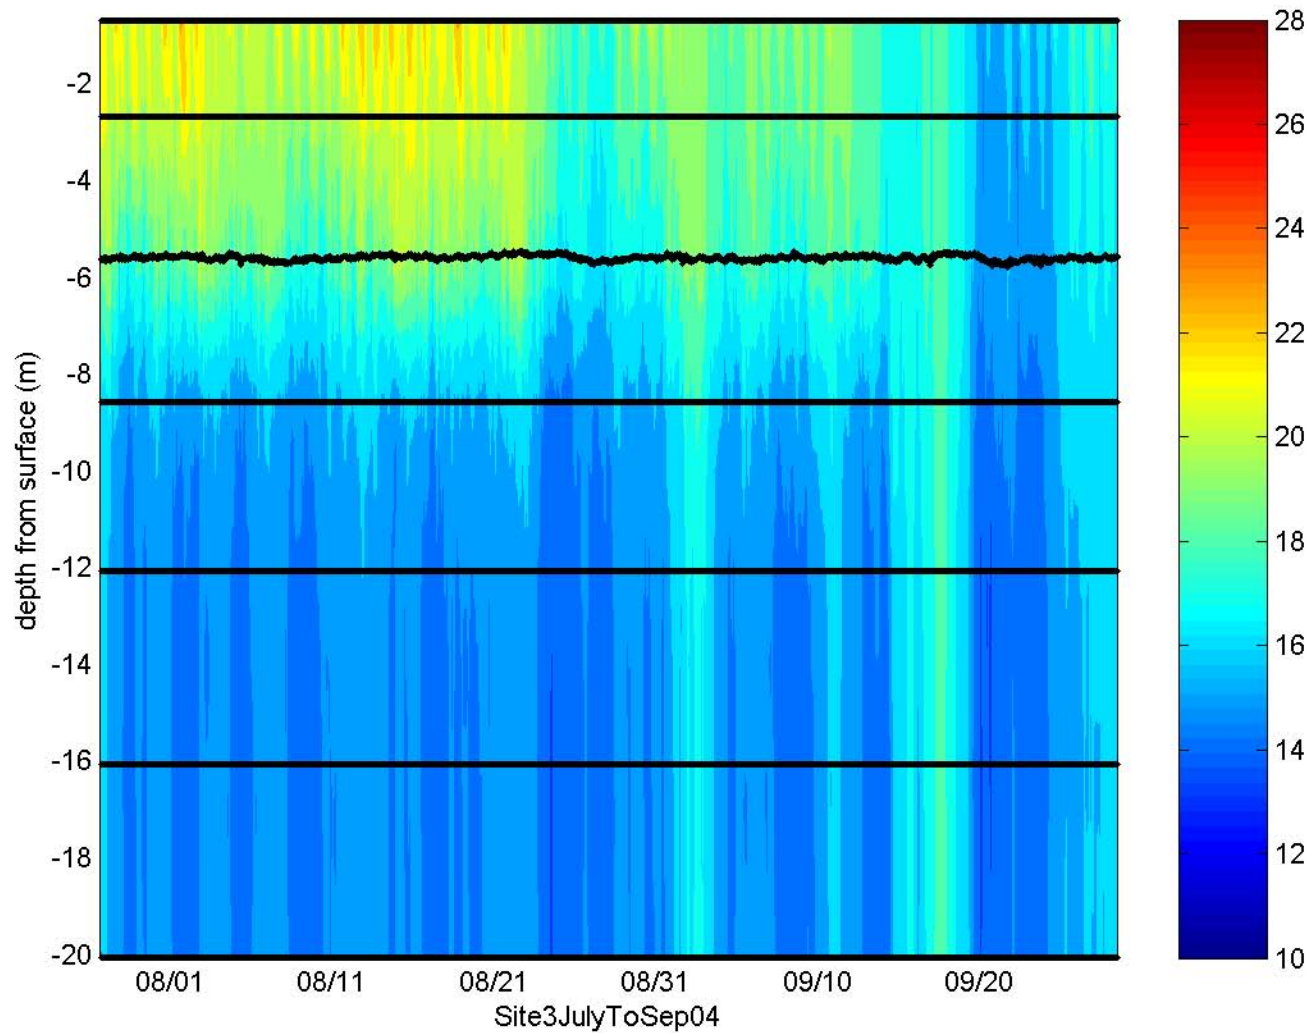

all data at site

surface minus bottom logger

all data at site

surface minus bottom logger

all data at site

surface minus bottom logger

all data at site

surface minus bottom logger

all data at site

surface minus bottom logger

all data at site

surface minus bottom logger