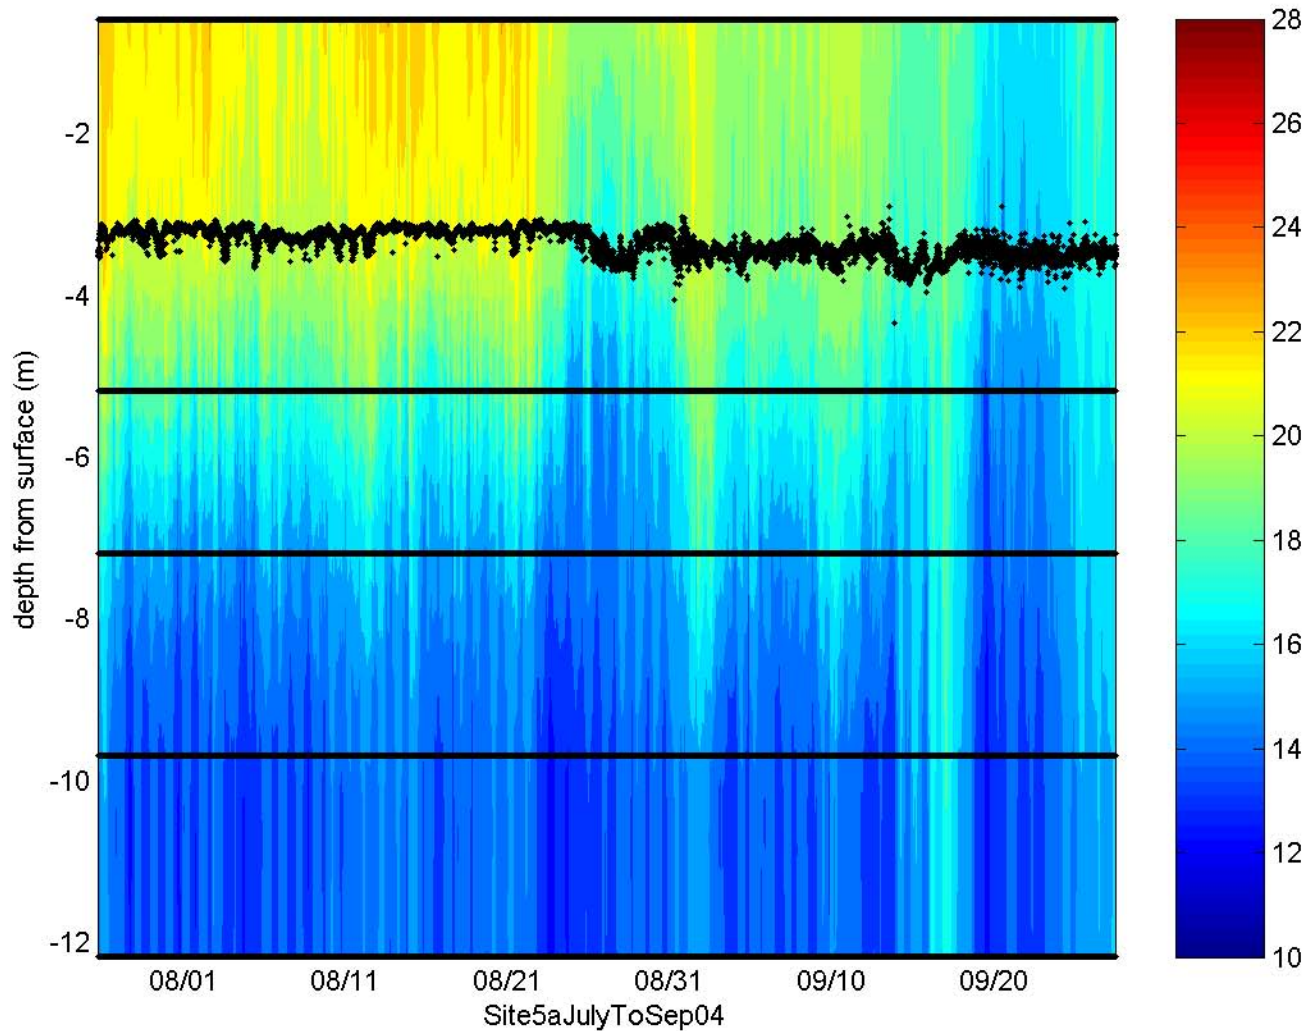

all data at site

surface minus bottom logger

all data at site

surface minus bottom logger

all data at site

surface minus bottom logger

all data at site

surface minus bottom logger

all data at site

surface minus bottom logger

all data at site

surface minus bottom logger