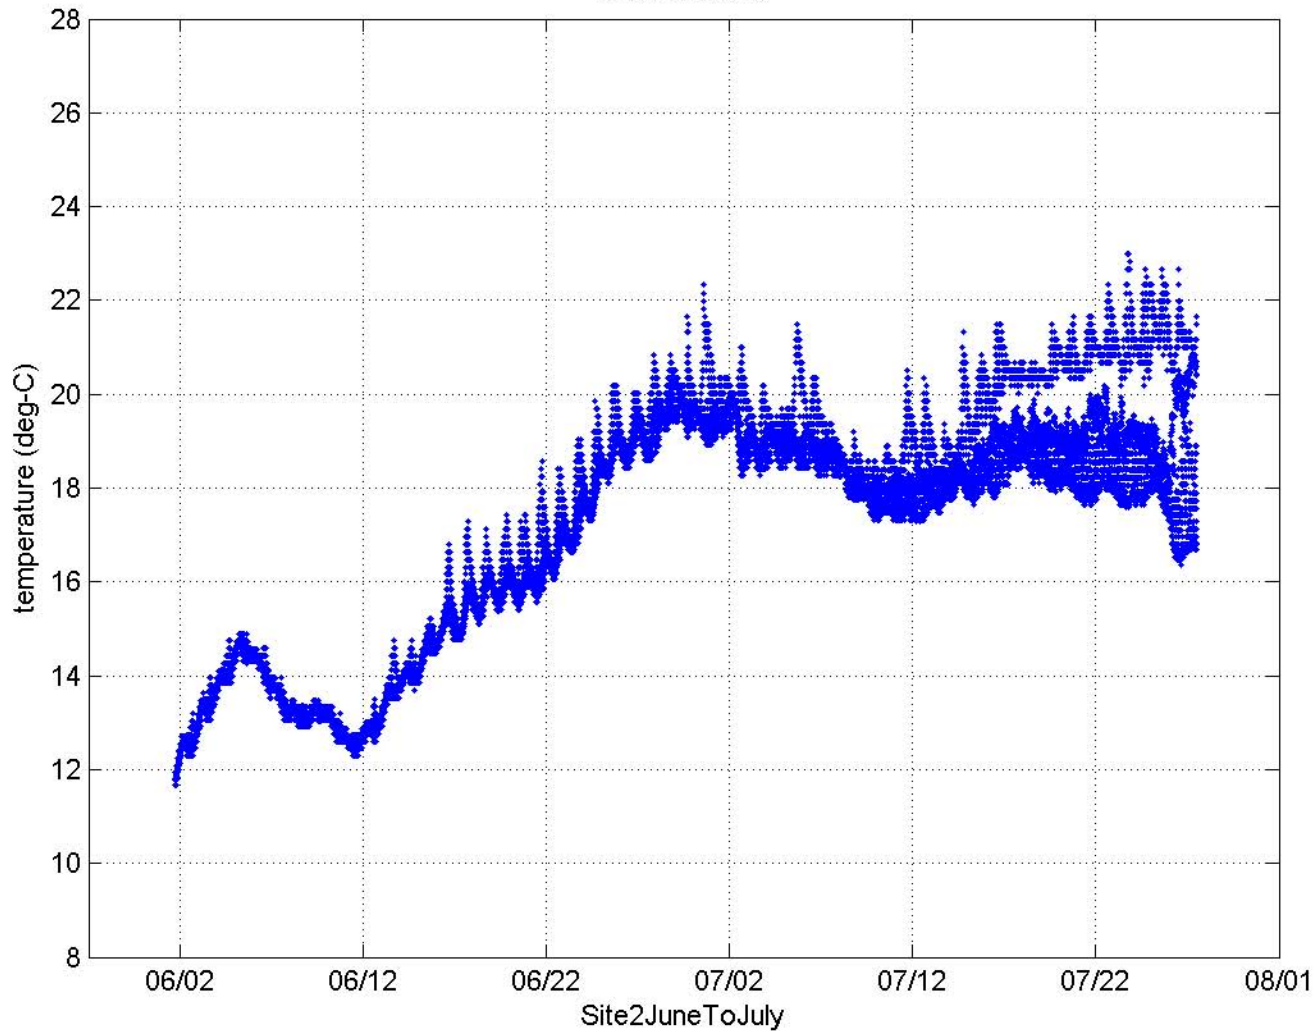

all data at site

surface minus bottom logger

all data at site

surface minus bottom logger

all data at site

surface minus bottom logger

all data at site

surface minus bottom logger

all data at site

surface minus bottom logger