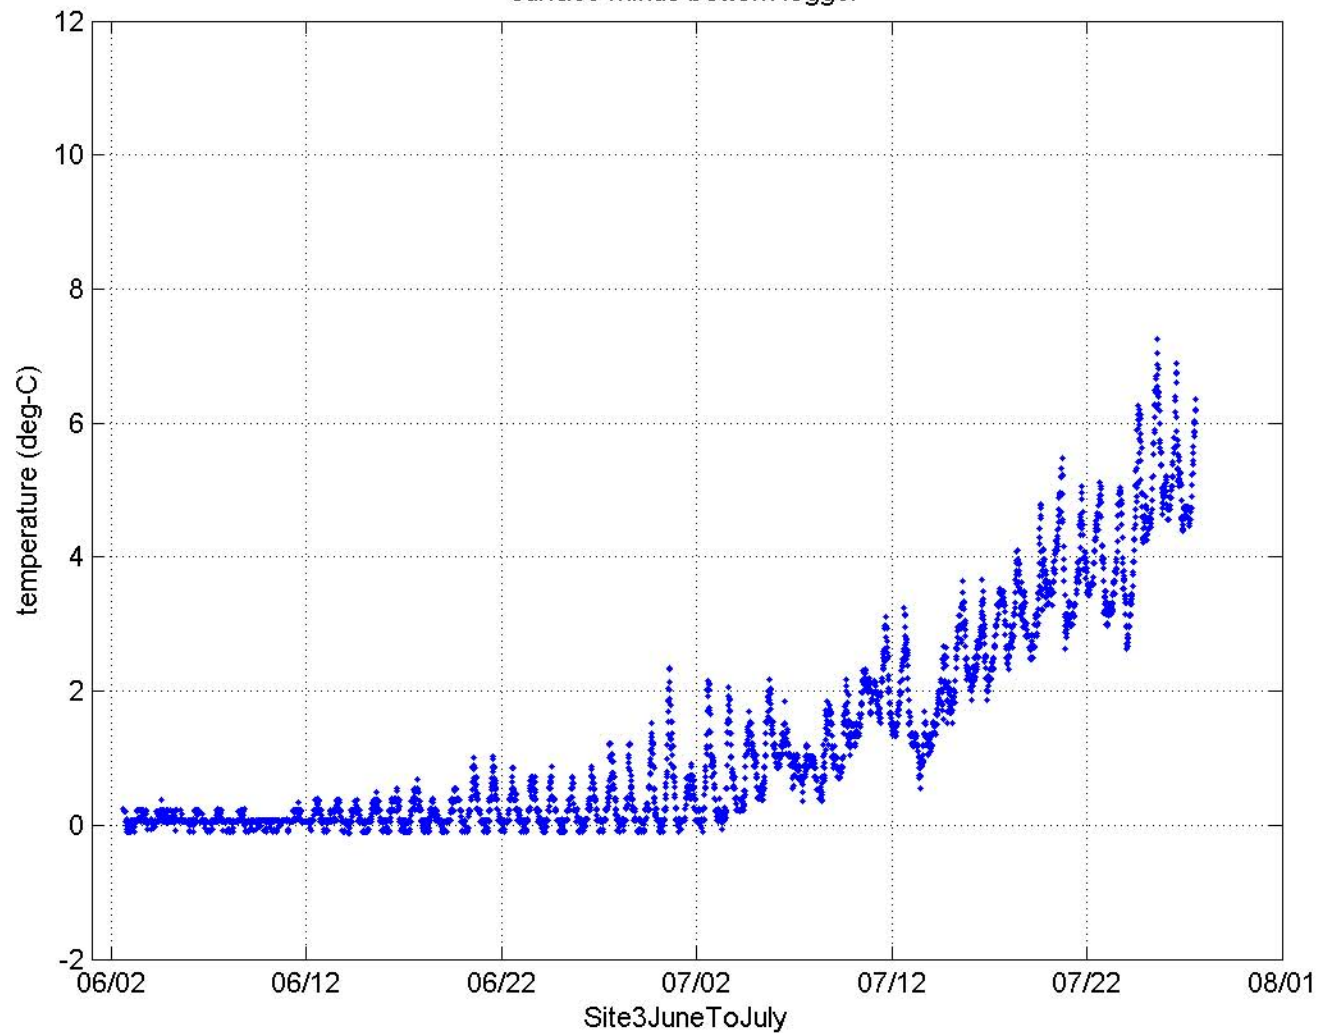

all data at site

surface minus bottom logger

all data at site

surface minus bottom logger

all data at site

surface minus bottom logger

all data at site

surface minus bottom logger

all data at site

surface minus bottom logger