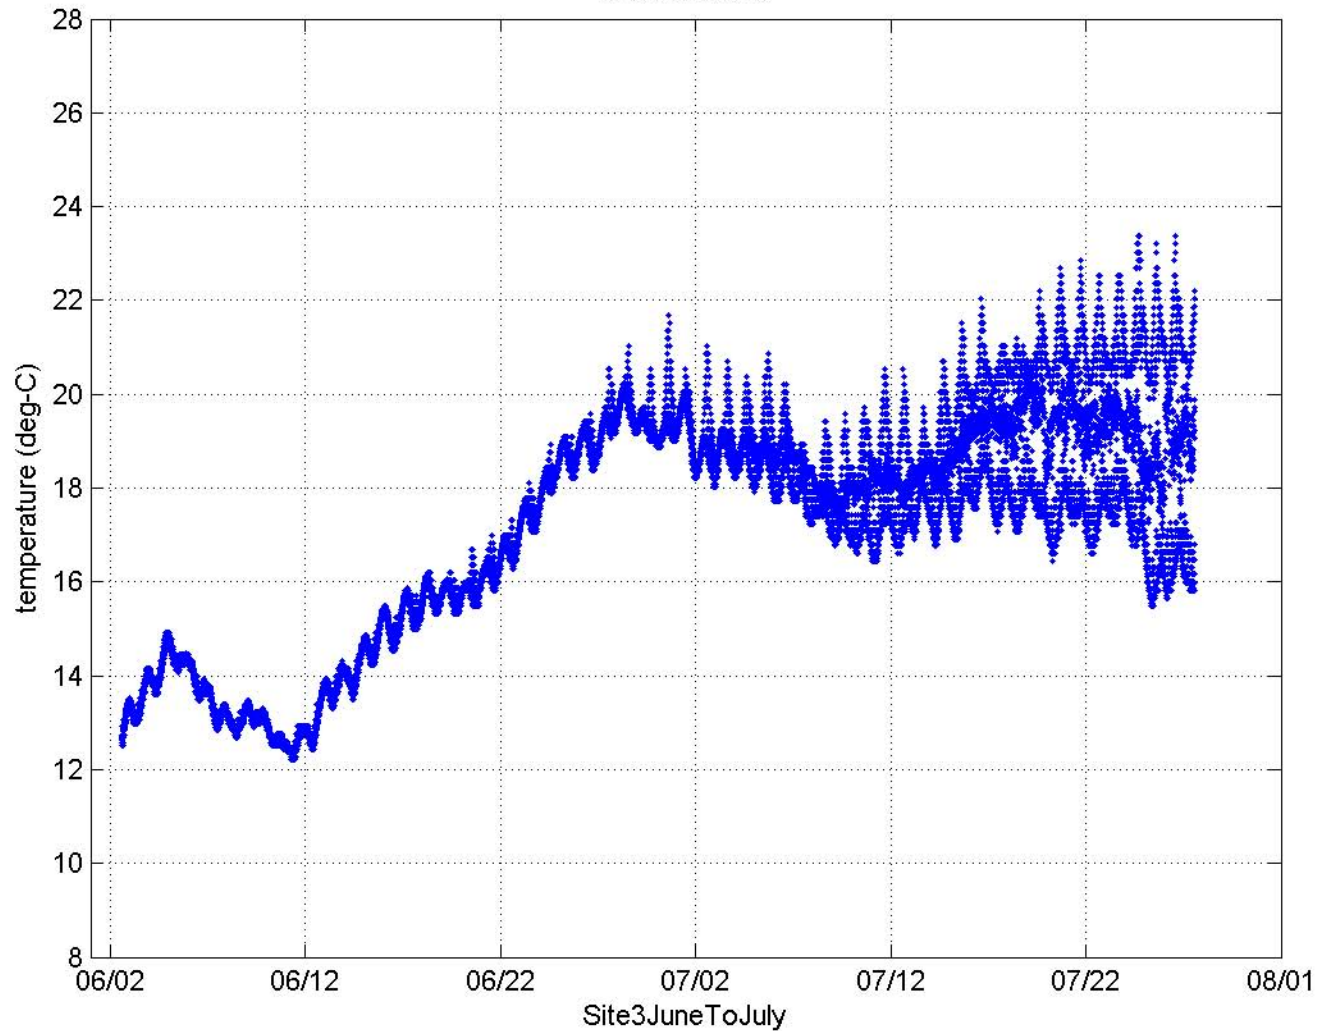

all data at site

surface minus bottom logger

all data at site

surface minus bottom logger

all data at site

surface minus bottom logger

all data at site

surface minus bottom logger

all data at site

surface minus bottom logger