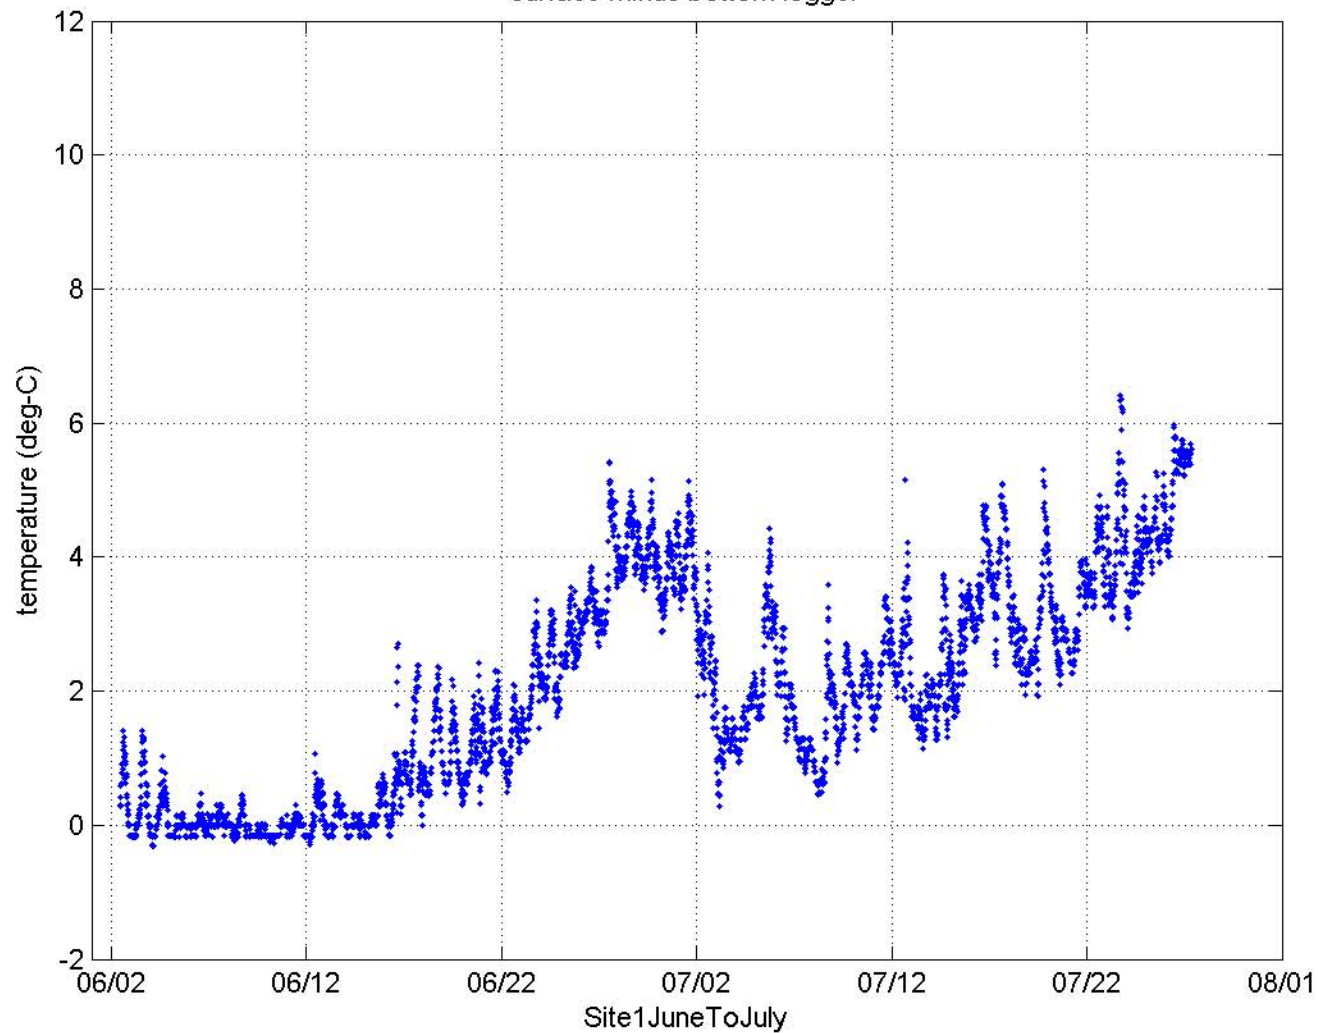

all data at site

surface minus bottom logger

all data at site

surface minus bottom logger

all data at site

surface minus bottom logger

all data at site

surface minus bottom logger

all data at site

surface minus bottom logger