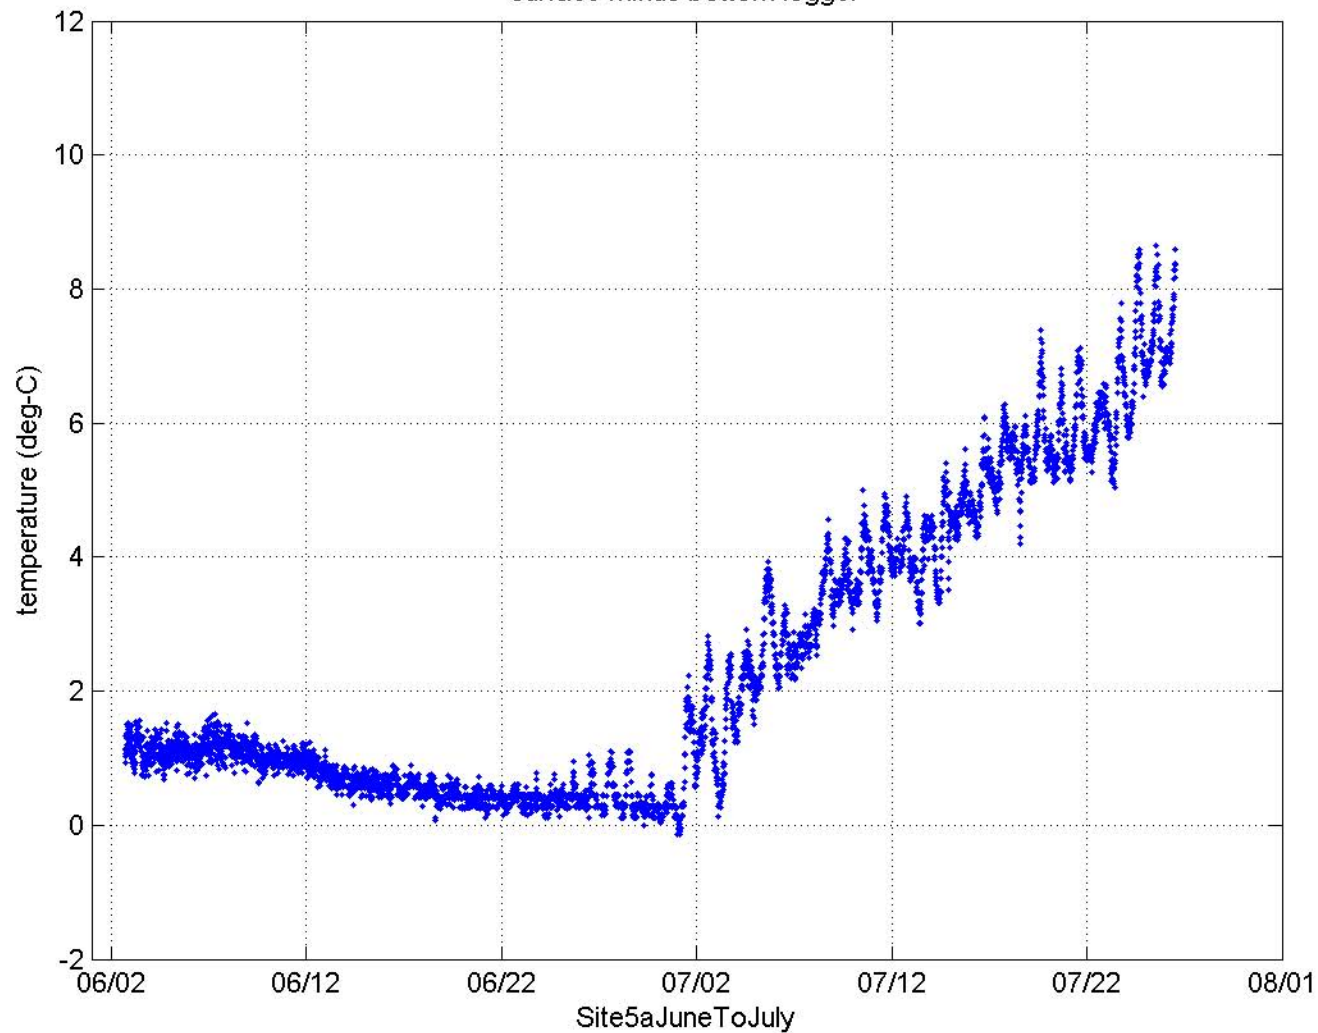

all data at site

surface minus bottom logger

all data at site

surface minus bottom logger

all data at site

surface minus bottom logger

all data at site

surface minus bottom logger

all data at site

surface minus bottom logger