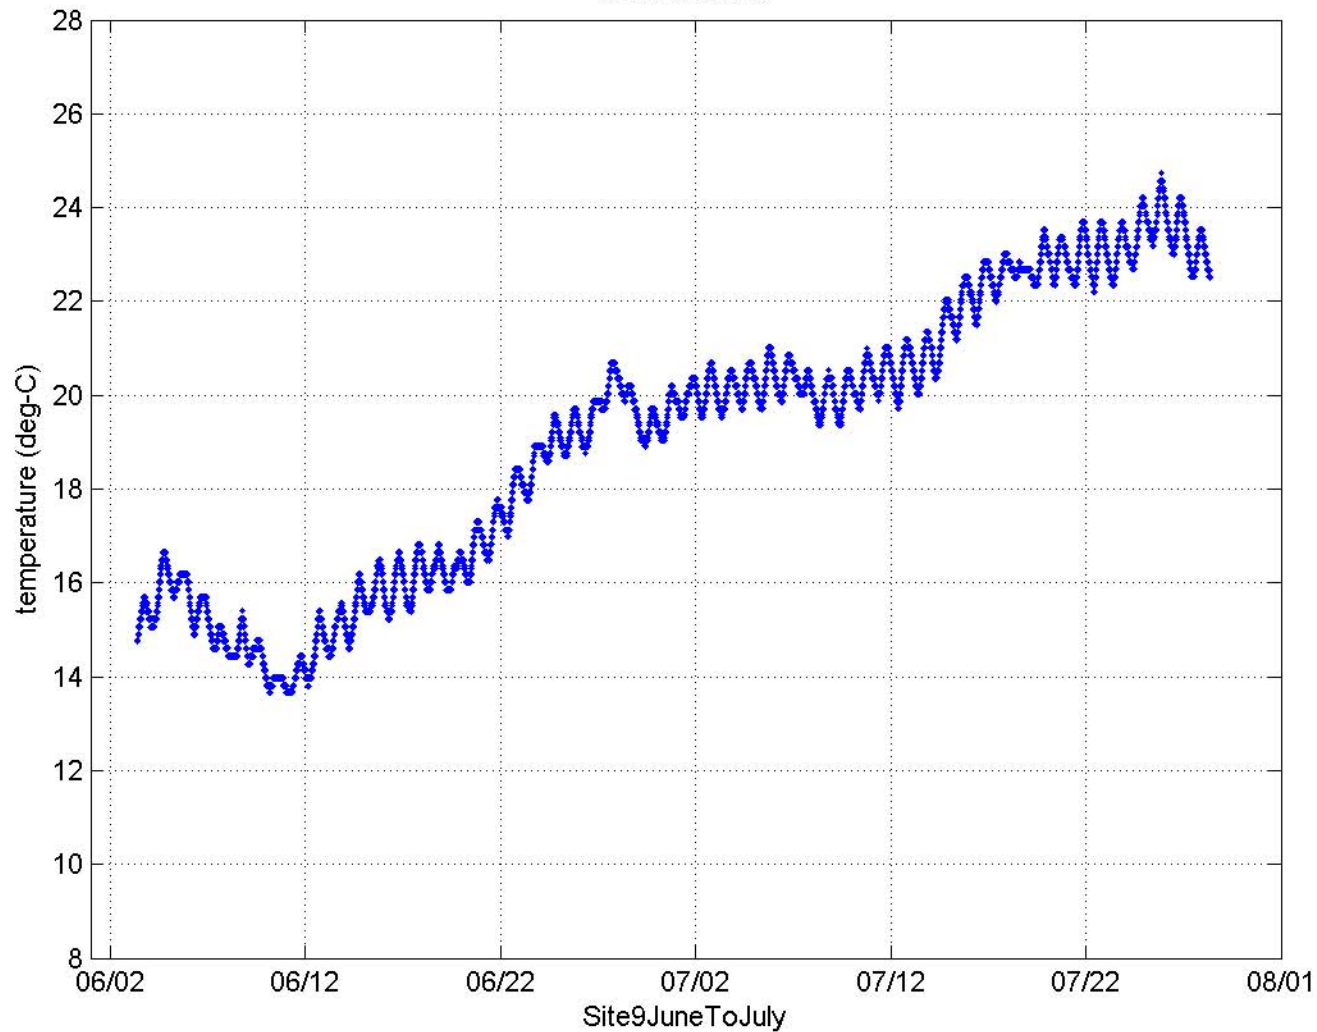

all data at site

surface minus bottom logger

all data at site

surface minus bottom logger

all data at site

surface minus bottom logger

all data at site

surface minus bottom logger

all data at site

surface minus bottom logger