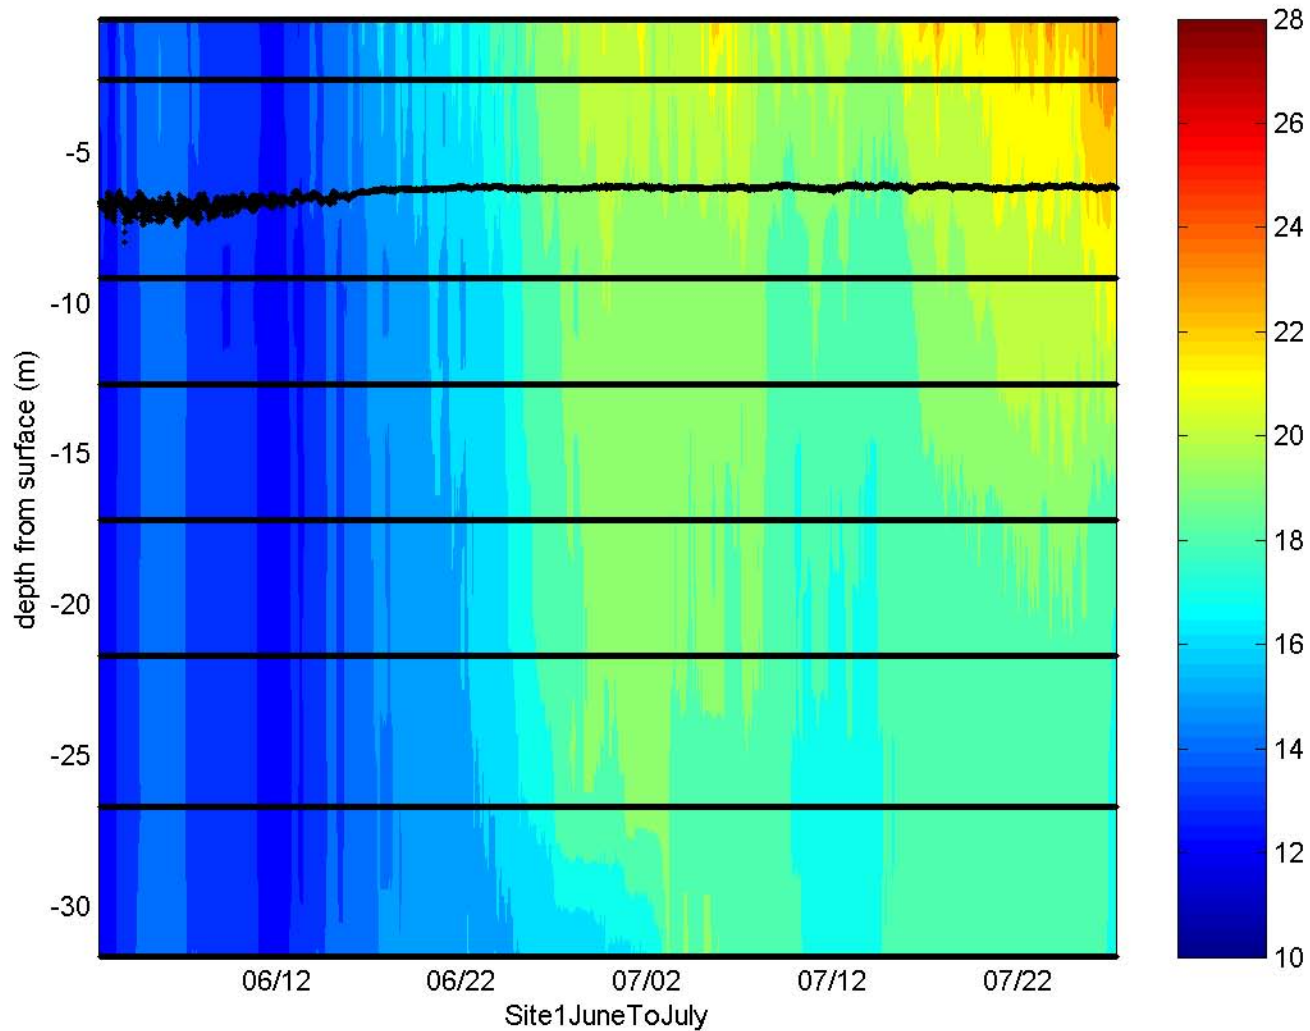

all data at site

surface minus bottom logger

all data at site

surface minus bottom logger

all data at site

surface minus bottom logger

all data at site

surface minus bottom logger

all data at site

surface minus bottom logger