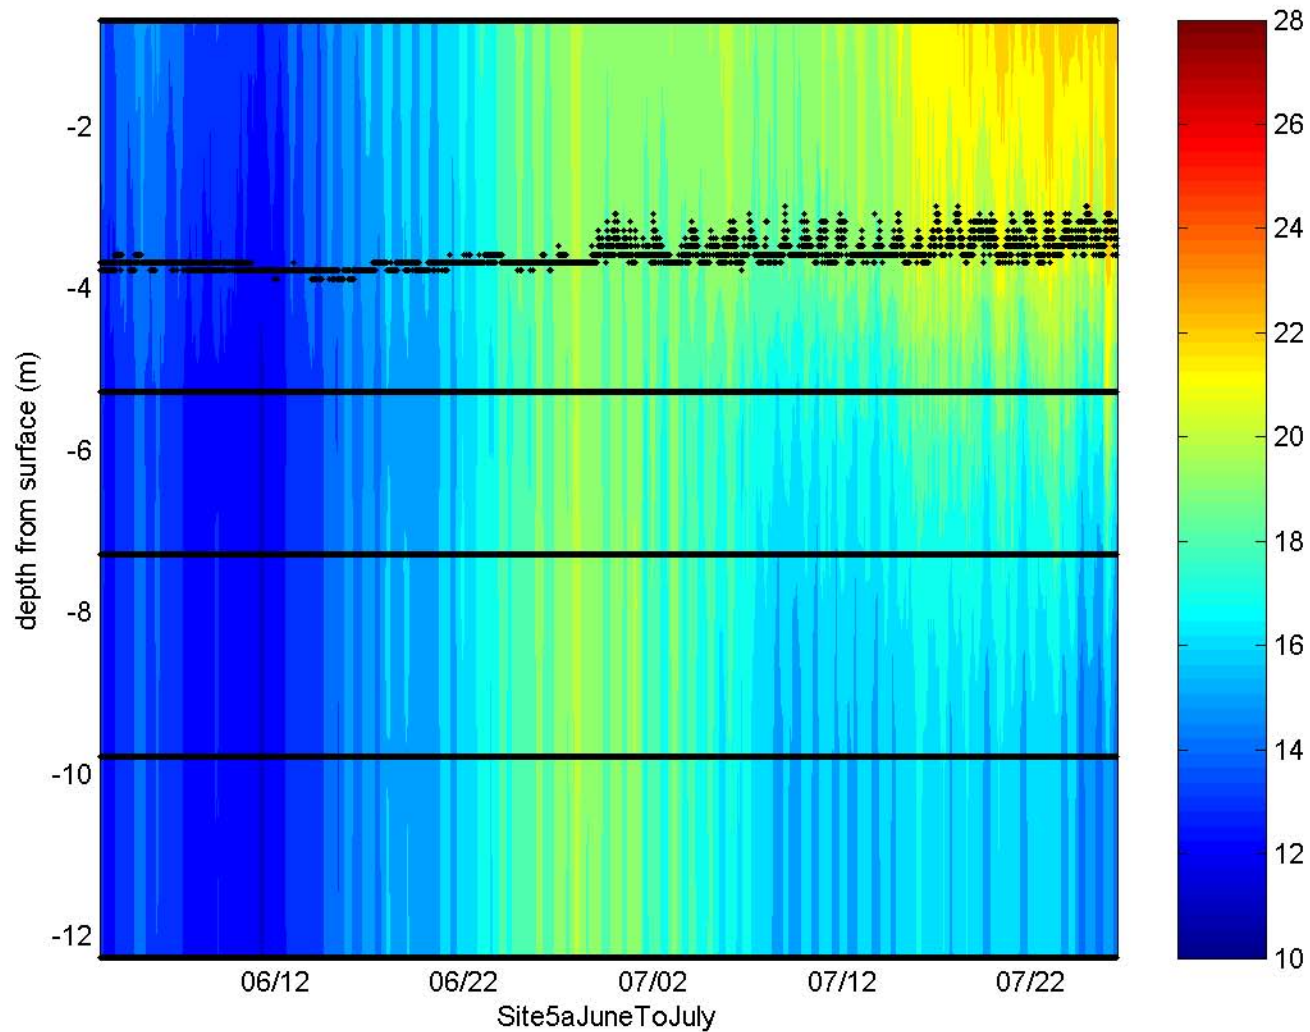

all data at site

surface minus bottom logger

all data at site

surface minus bottom logger

all data at site

surface minus bottom logger

all data at site

surface minus bottom logger

all data at site

surface minus bottom logger