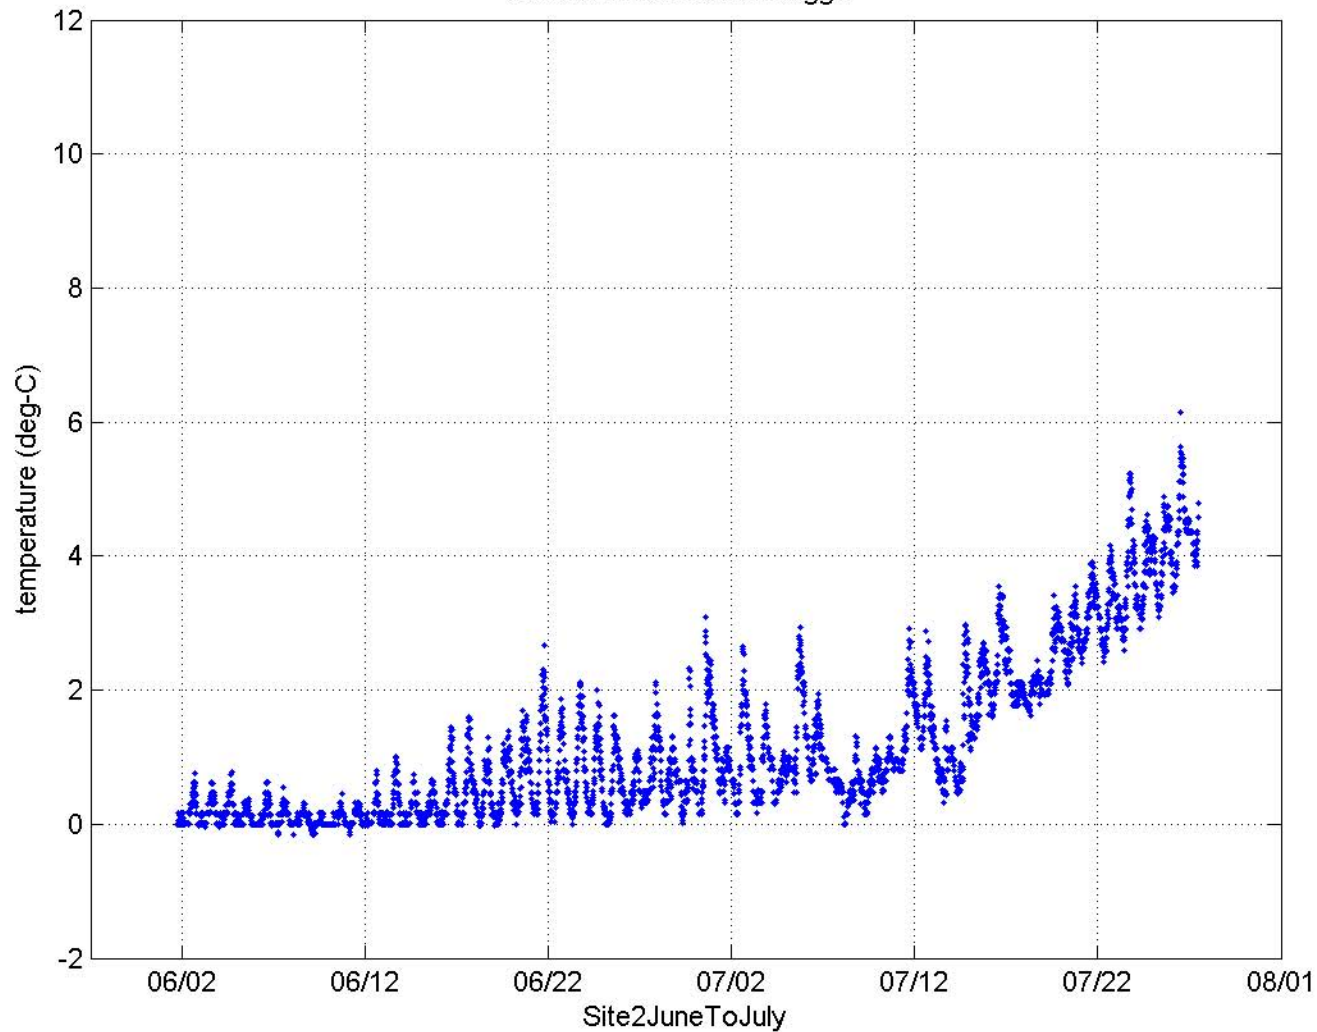

all data at site

surface minus bottom logger

all data at site

surface minus bottom logger

all data at site

surface minus bottom logger

all data at site

surface minus bottom logger

all data at site

surface minus bottom logger