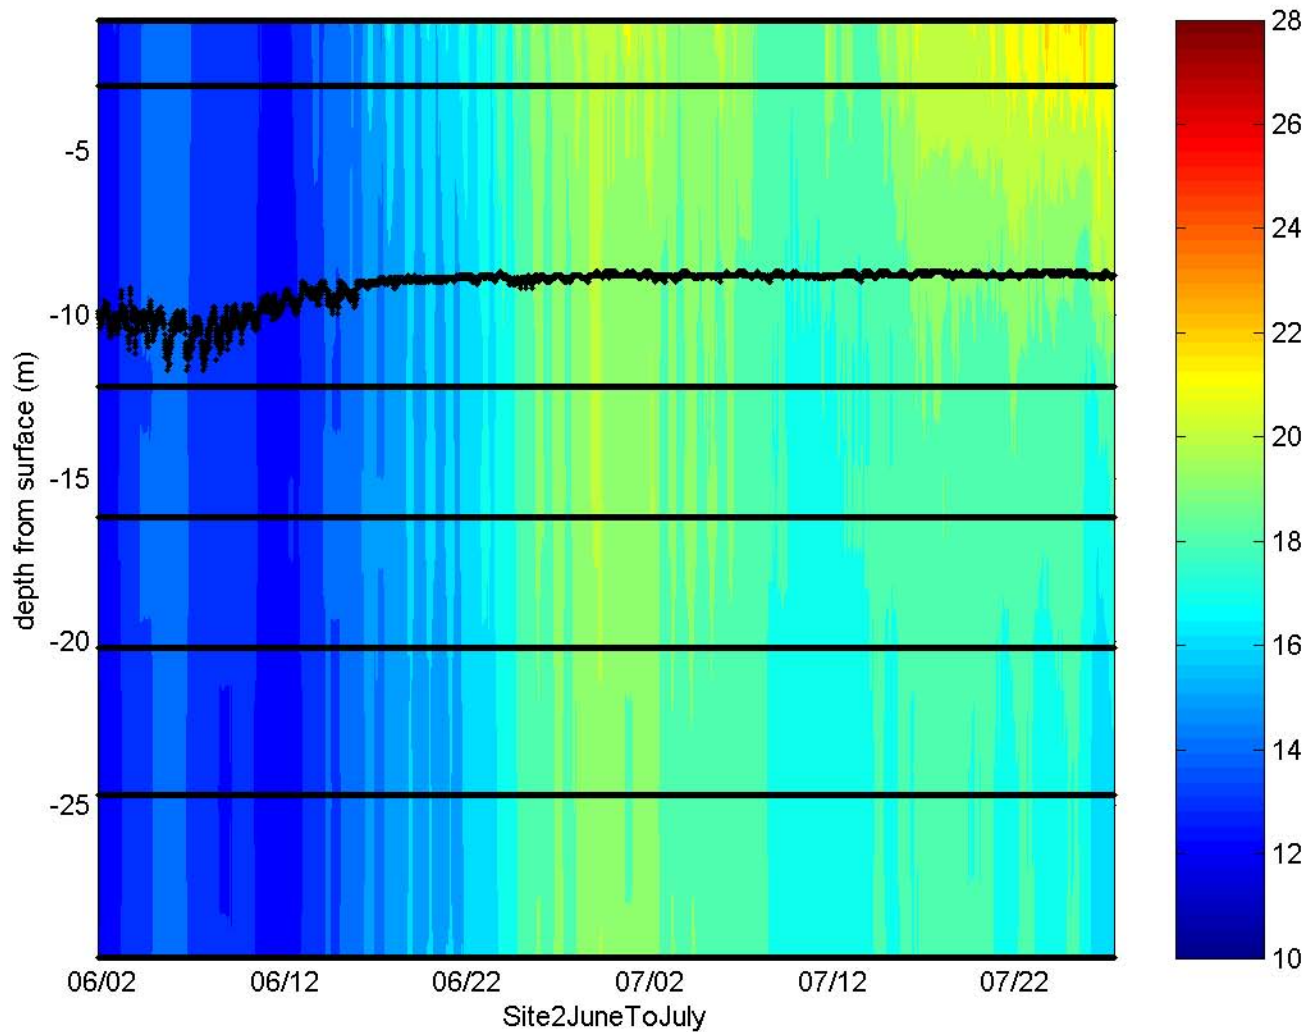

all data at site

surface minus bottom logger

all data at site

surface minus bottom logger

all data at site

surface minus bottom logger

all data at site

surface minus bottom logger

all data at site

surface minus bottom logger