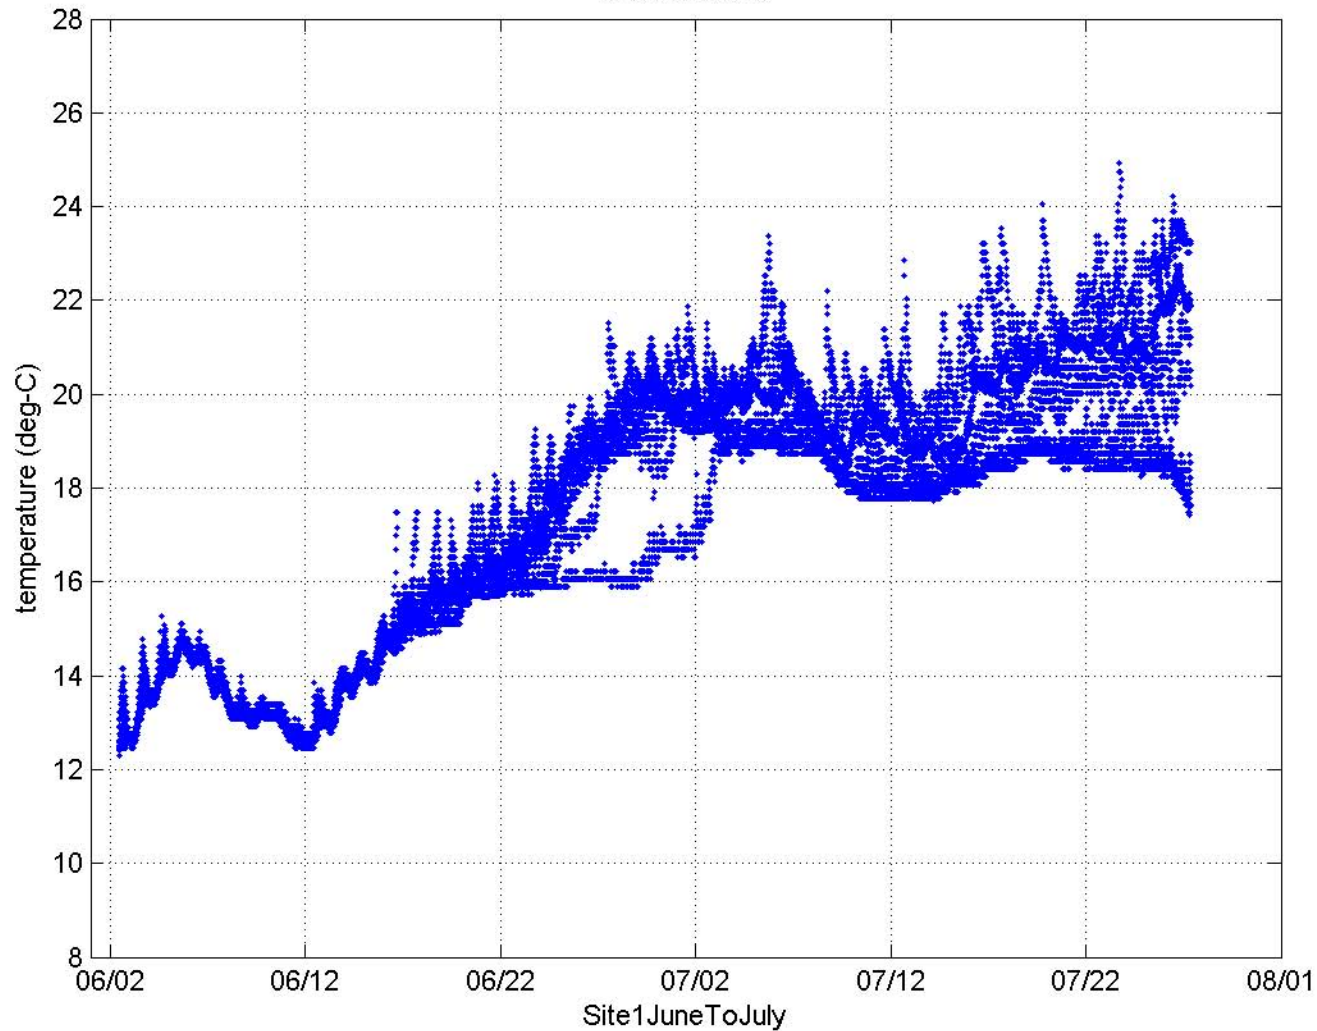

all data at site

surface minus bottom logger

all data at site

surface minus bottom logger

all data at site

surface minus bottom logger

all data at site

surface minus bottom logger

all data at site

surface minus bottom logger