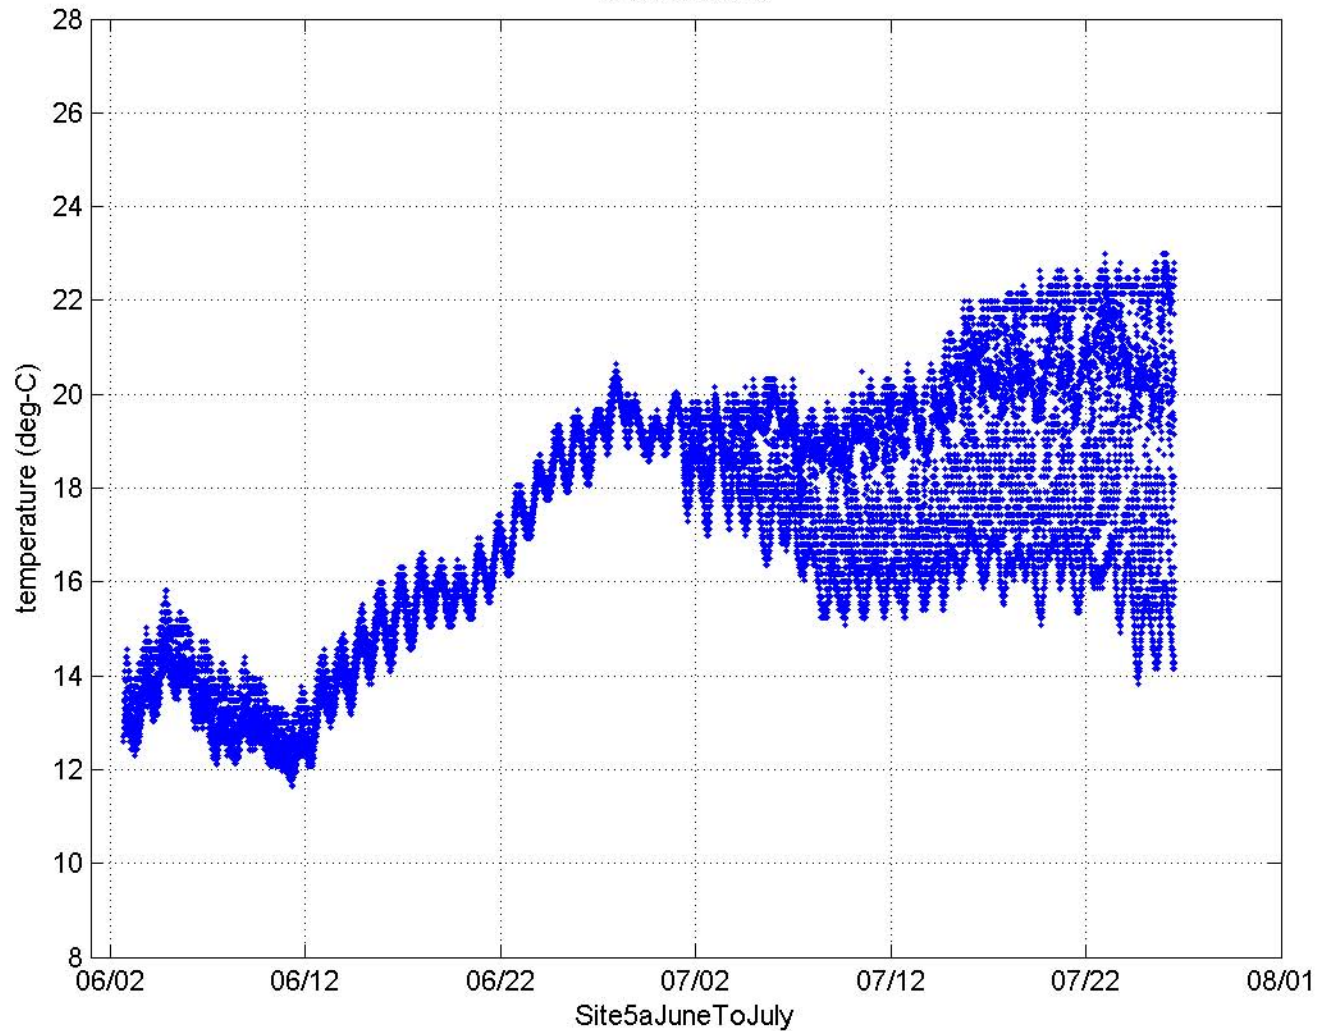

all data at site

surface minus bottom logger

all data at site

surface minus bottom logger

all data at site

surface minus bottom logger

all data at site

surface minus bottom logger

all data at site

surface minus bottom logger