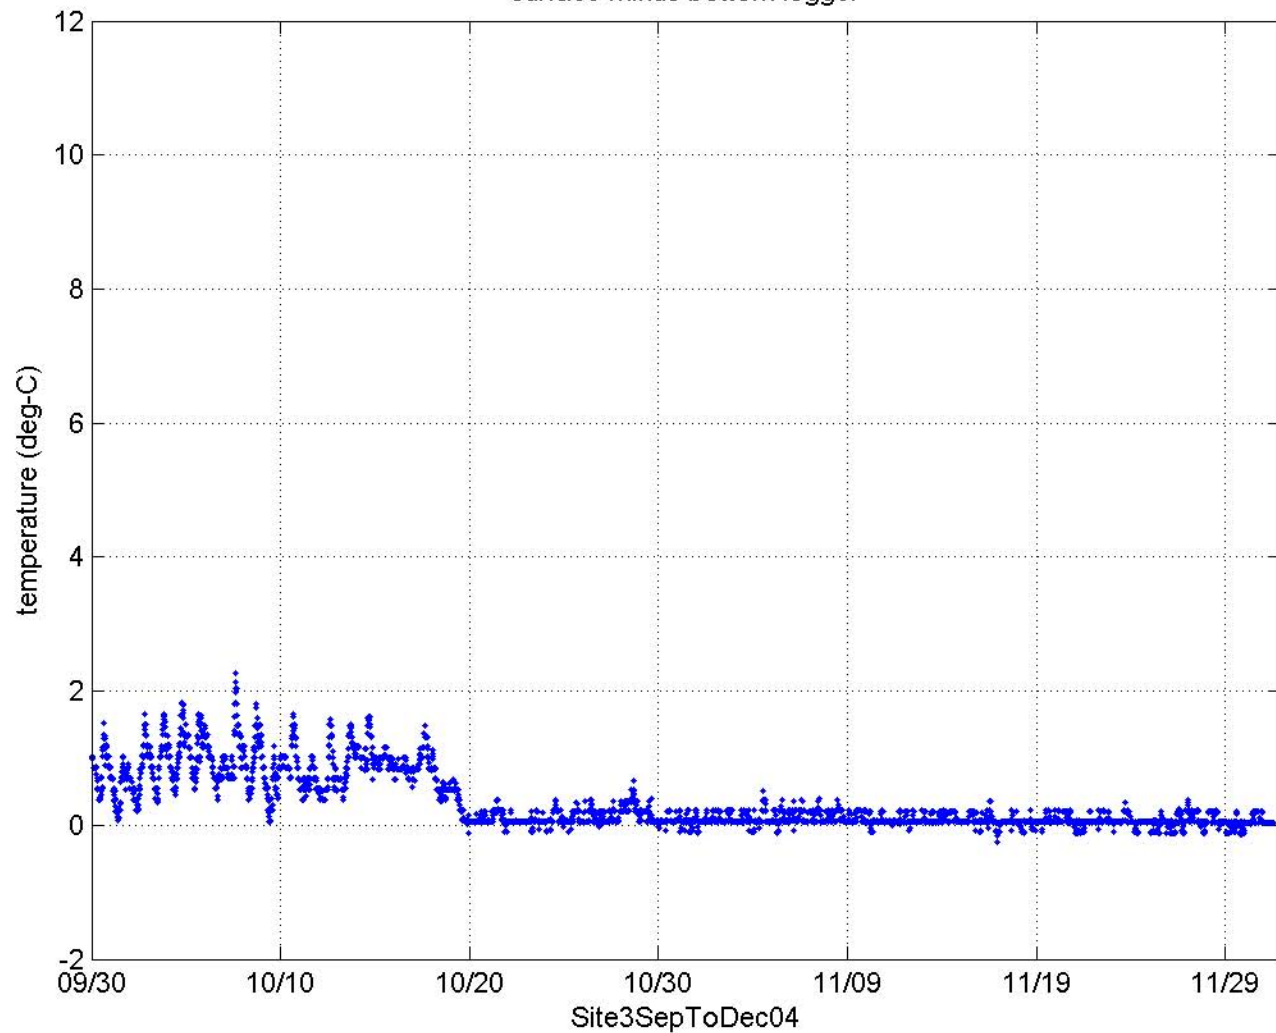

all data at site

surface minus bottom logger

all data at site

surface minus bottom logger

all data at site

surface minus bottom logger

all data at site

surface minus bottom logger

all data at site

surface minus bottom logger

all data at site

surface minus bottom logger