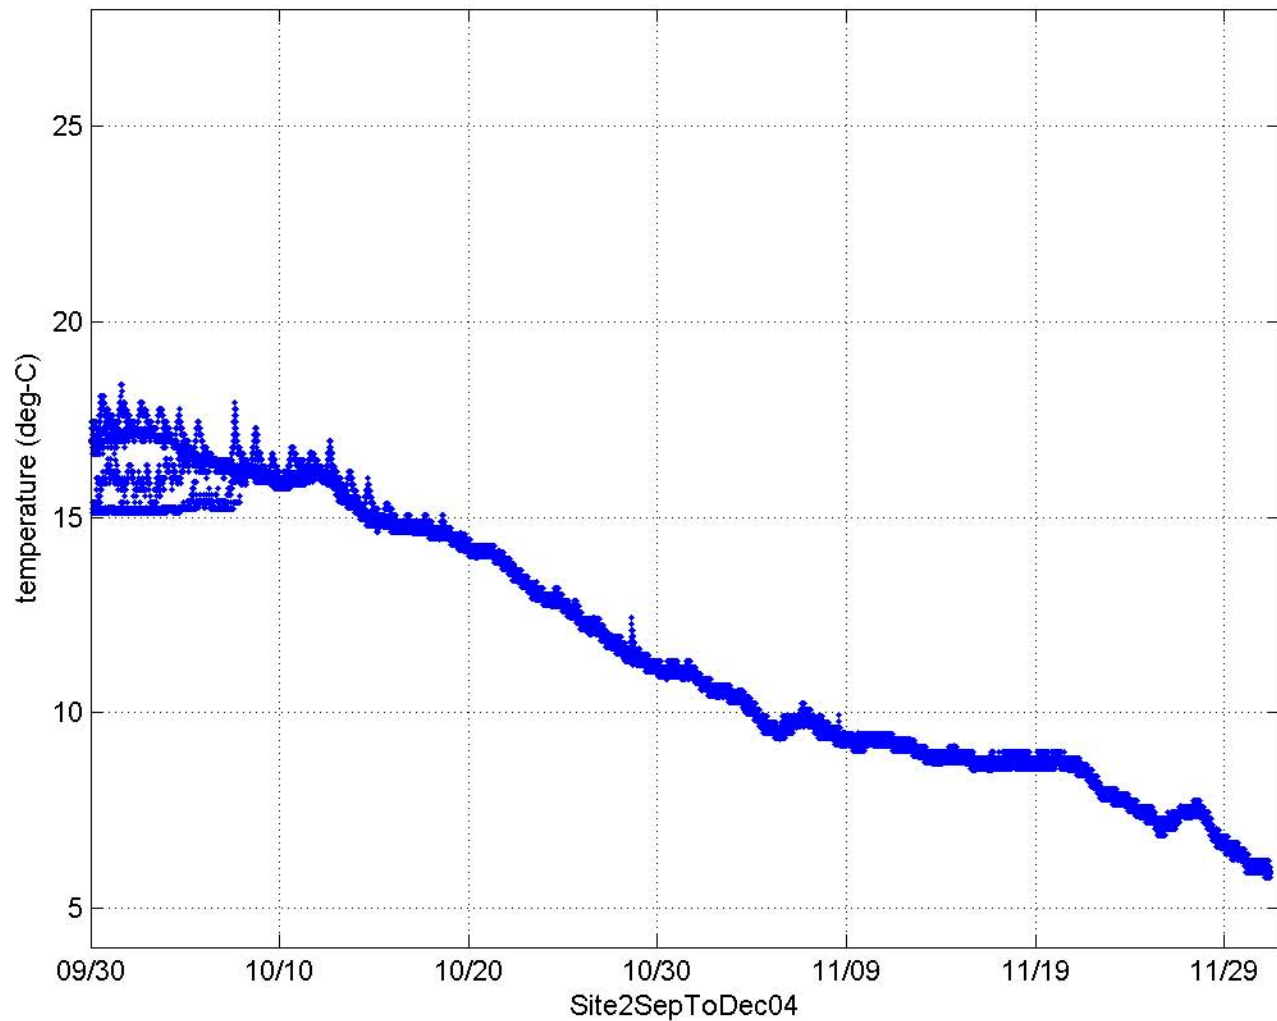

all data at site

surface minus bottom logger

all data at site

surface minus bottom logger

all data at site

surface minus bottom logger

all data at site

surface minus bottom logger

all data at site

surface minus bottom logger

all data at site

surface minus bottom logger