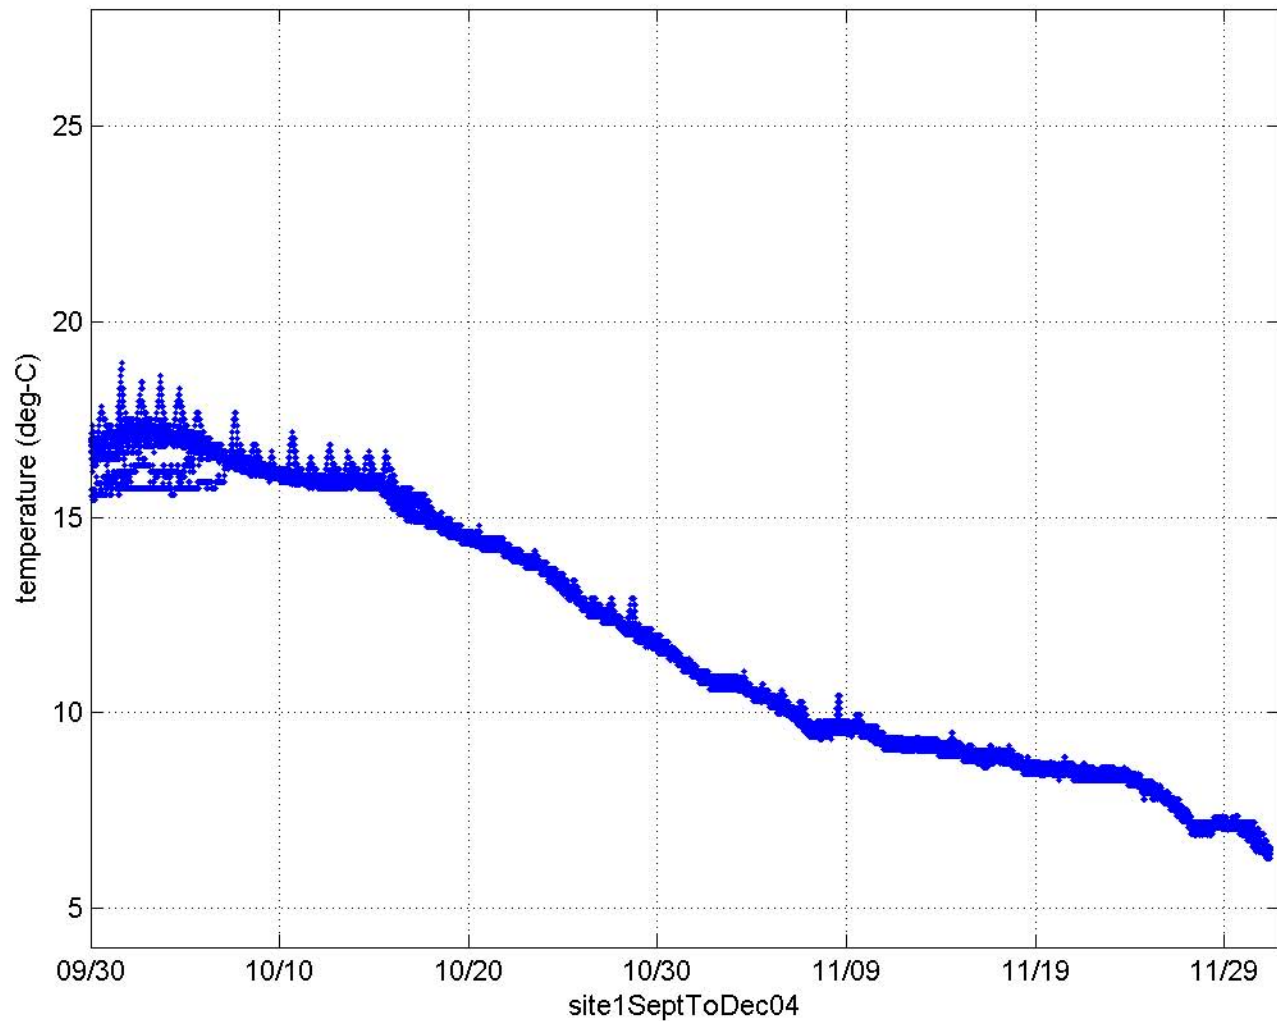

all data at site

surface minus bottom logger

all data at site

surface minus bottom logger

all data at site

surface minus bottom logger

all data at site

surface minus bottom logger

all data at site

surface minus bottom logger

all data at site

surface minus bottom logger