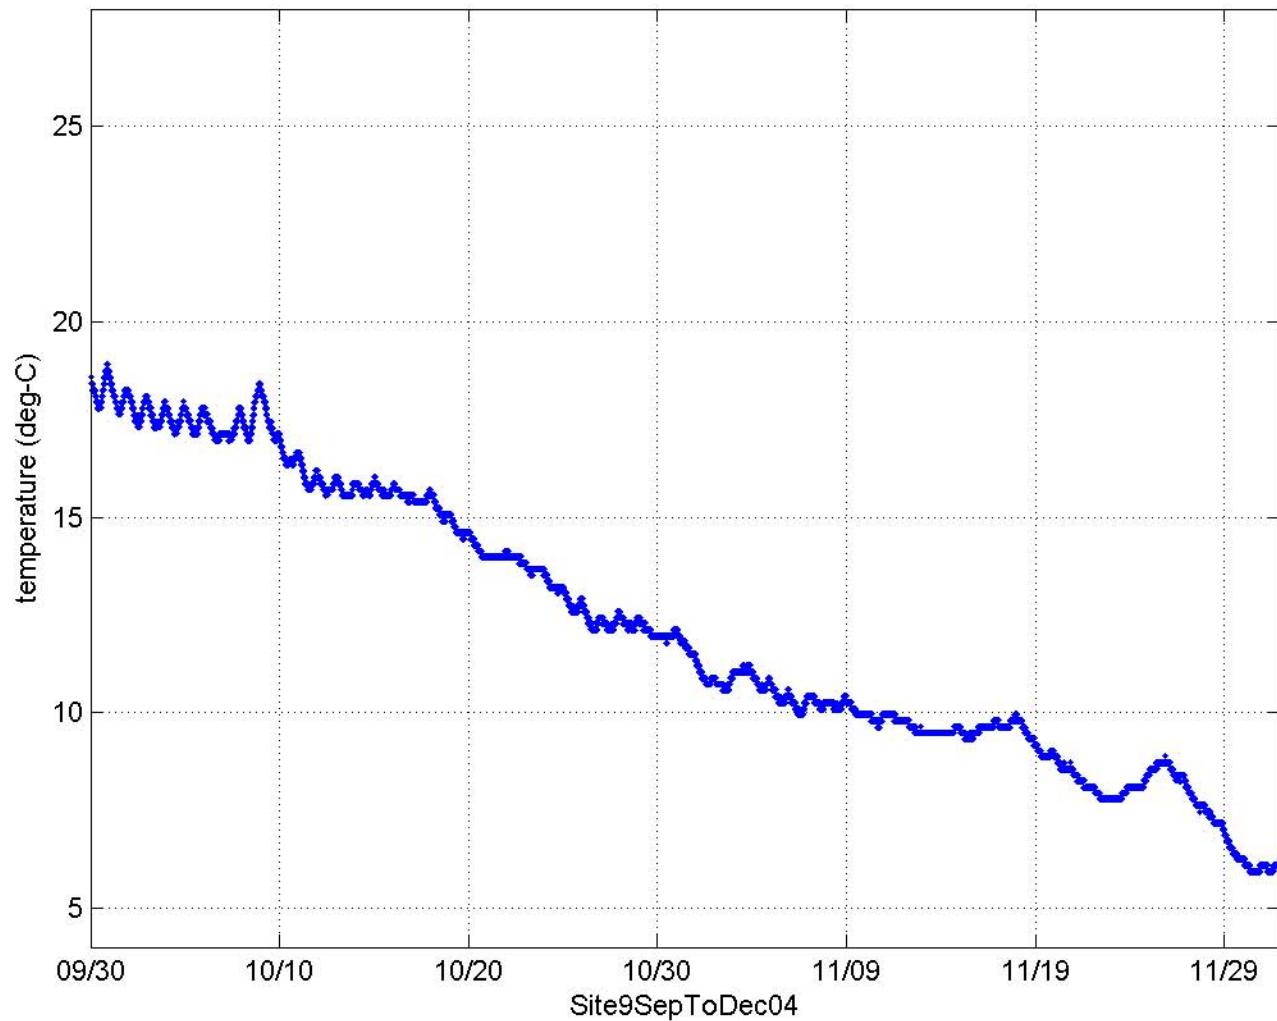

all data at site

surface minus bottom logger

all data at site

surface minus bottom logger

all data at site

surface minus bottom logger

all data at site

surface minus bottom logger

all data at site

surface minus bottom logger

all data at site

surface minus bottom logger