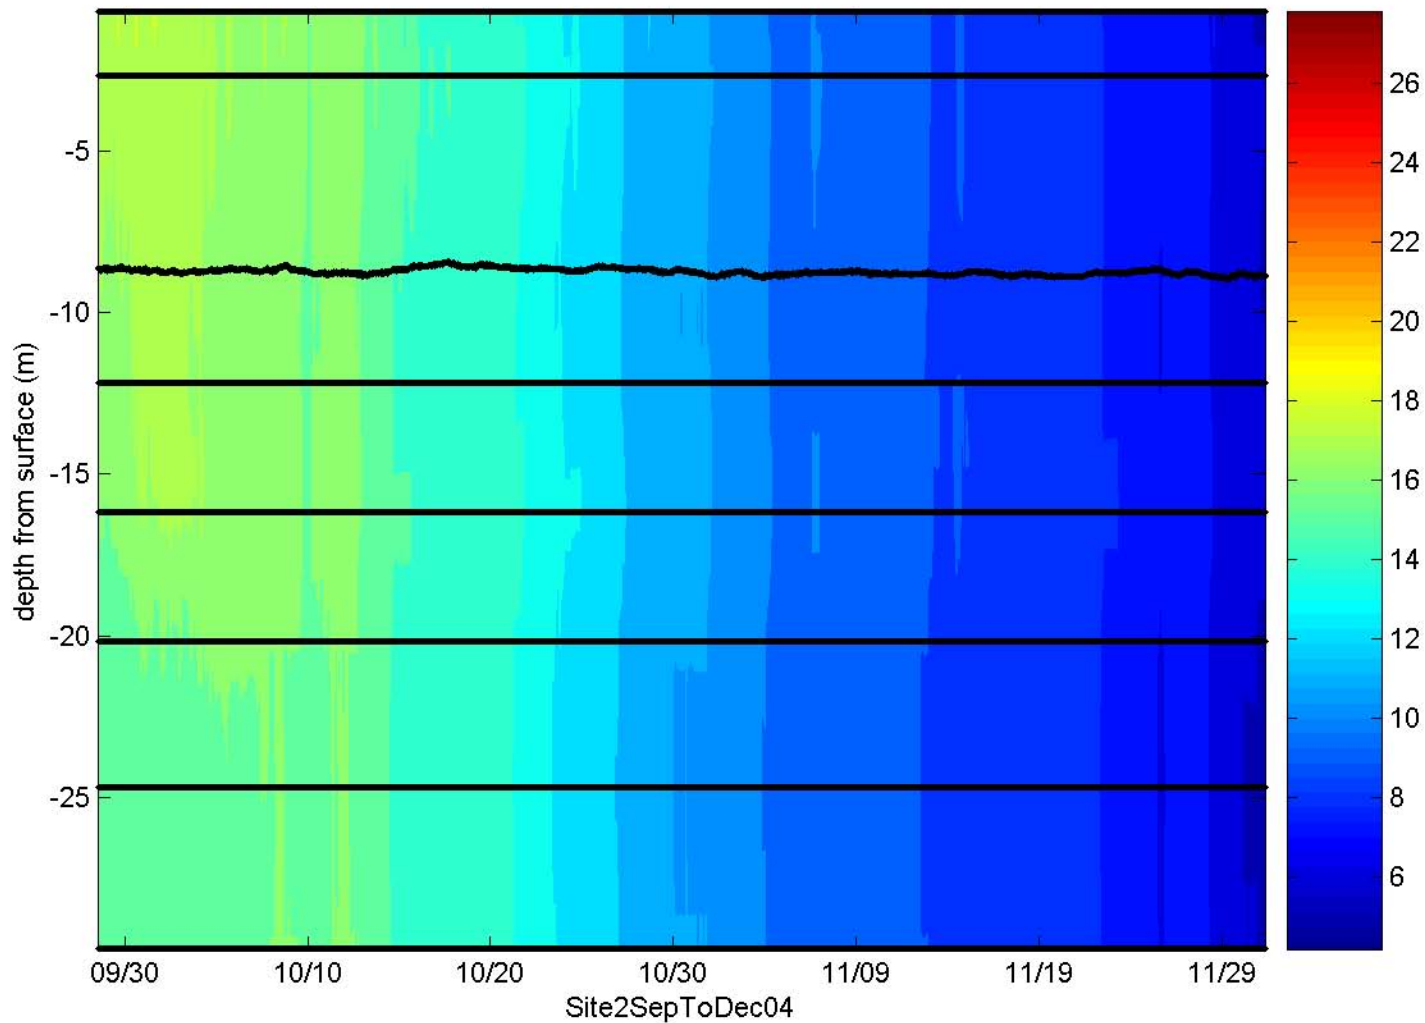

all data at site

surface minus bottom logger

all data at site

surface minus bottom logger

all data at site

surface minus bottom logger

all data at site

surface minus bottom logger

all data at site

surface minus bottom logger

all data at site

surface minus bottom logger