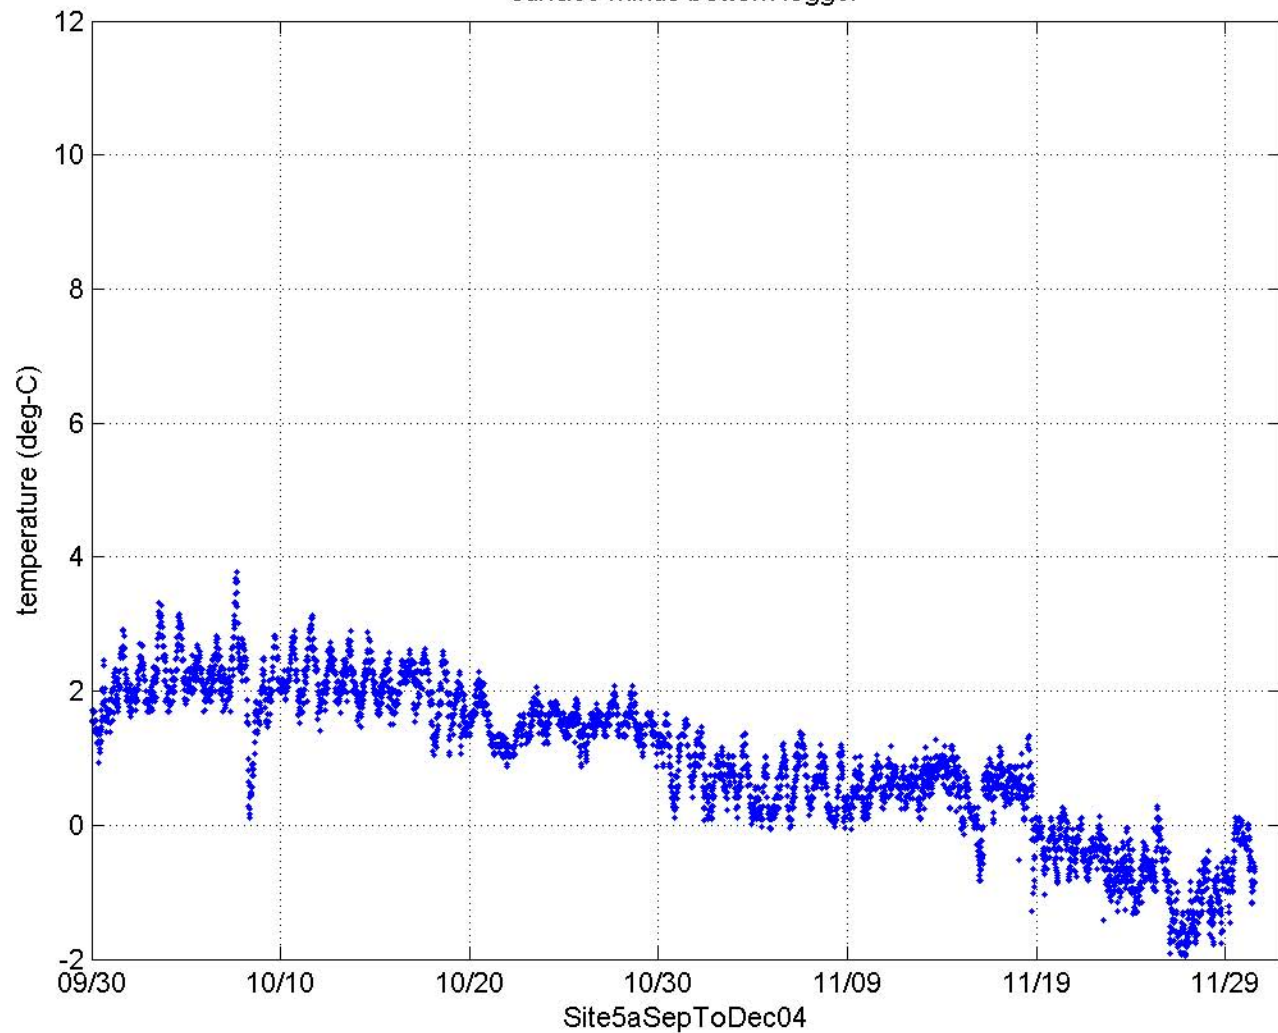

all data at site

surface minus bottom logger

all data at site

surface minus bottom logger

all data at site

surface minus bottom logger

all data at site

surface minus bottom logger

all data at site

surface minus bottom logger

all data at site

surface minus bottom logger