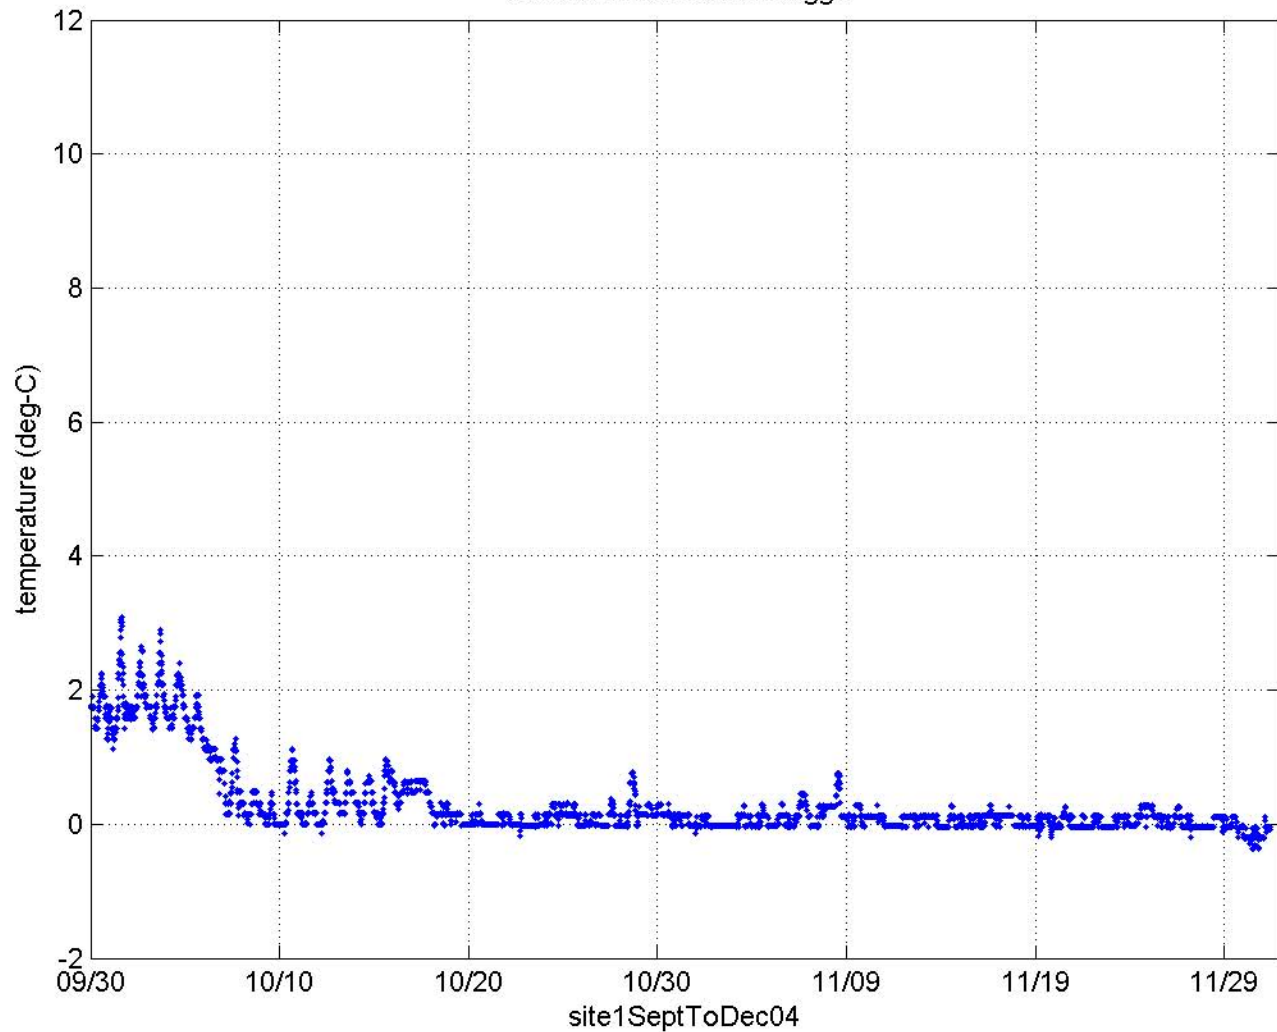

all data at site

surface minus bottom logger

all data at site

surface minus bottom logger

all data at site

surface minus bottom logger

all data at site

surface minus bottom logger

all data at site

surface minus bottom logger

all data at site

surface minus bottom logger