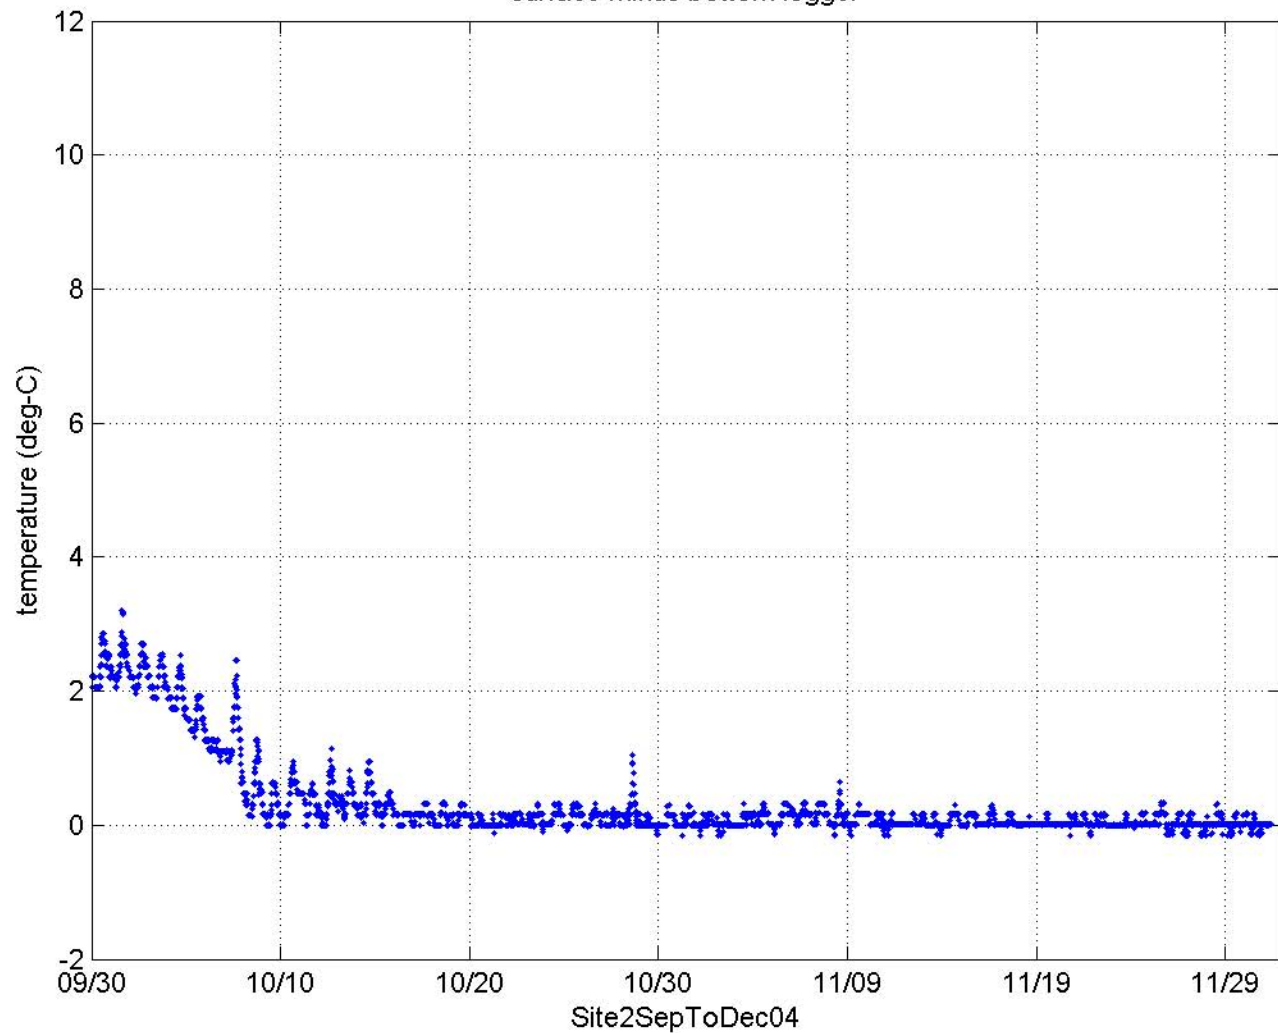

all data at site

surface minus bottom logger

all data at site

surface minus bottom logger

all data at site

surface minus bottom logger

all data at site

surface minus bottom logger

all data at site

surface minus bottom logger

all data at site

surface minus bottom logger