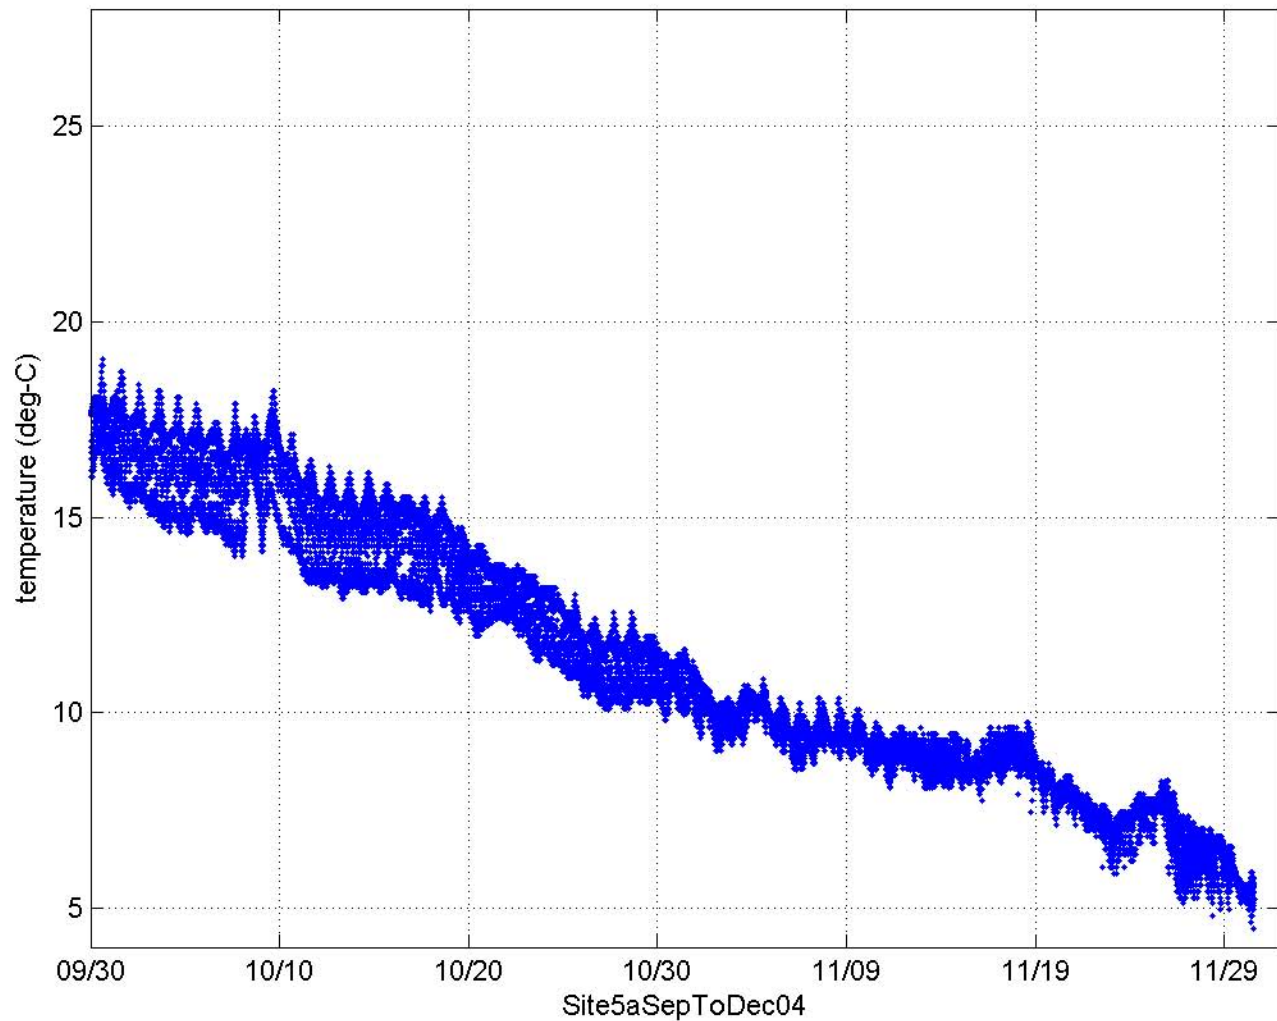

all data at site

surface minus bottom logger

all data at site

surface minus bottom logger

all data at site

surface minus bottom logger

all data at site

surface minus bottom logger

all data at site

surface minus bottom logger

all data at site

surface minus bottom logger