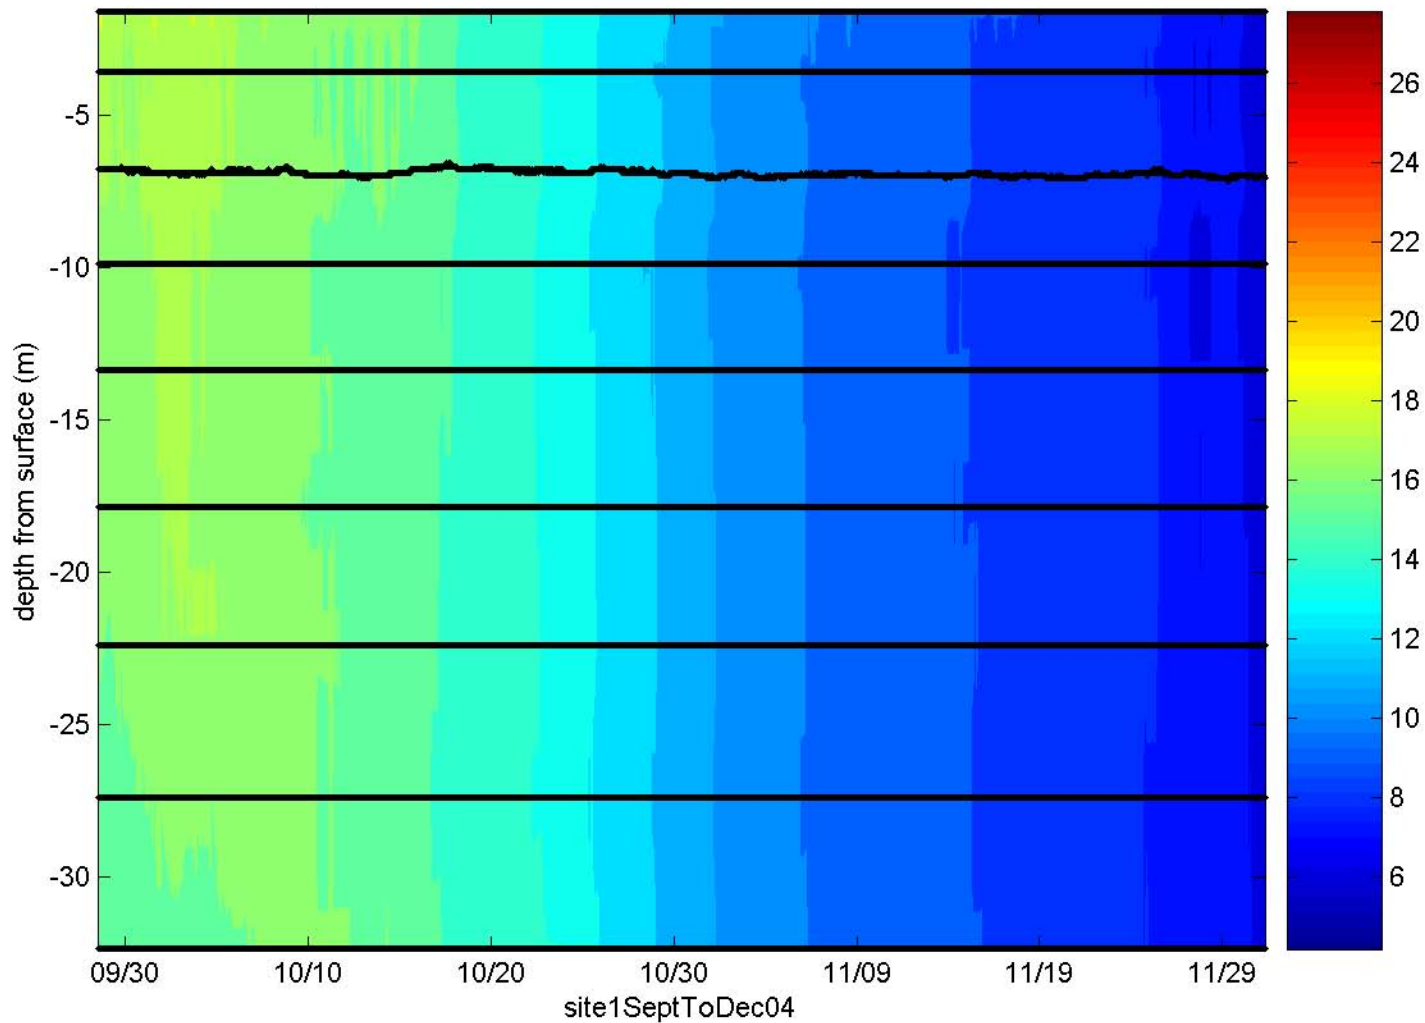

all data at site

surface minus bottom logger

all data at site

surface minus bottom logger

all data at site

surface minus bottom logger

all data at site

surface minus bottom logger

all data at site

surface minus bottom logger

all data at site

surface minus bottom logger