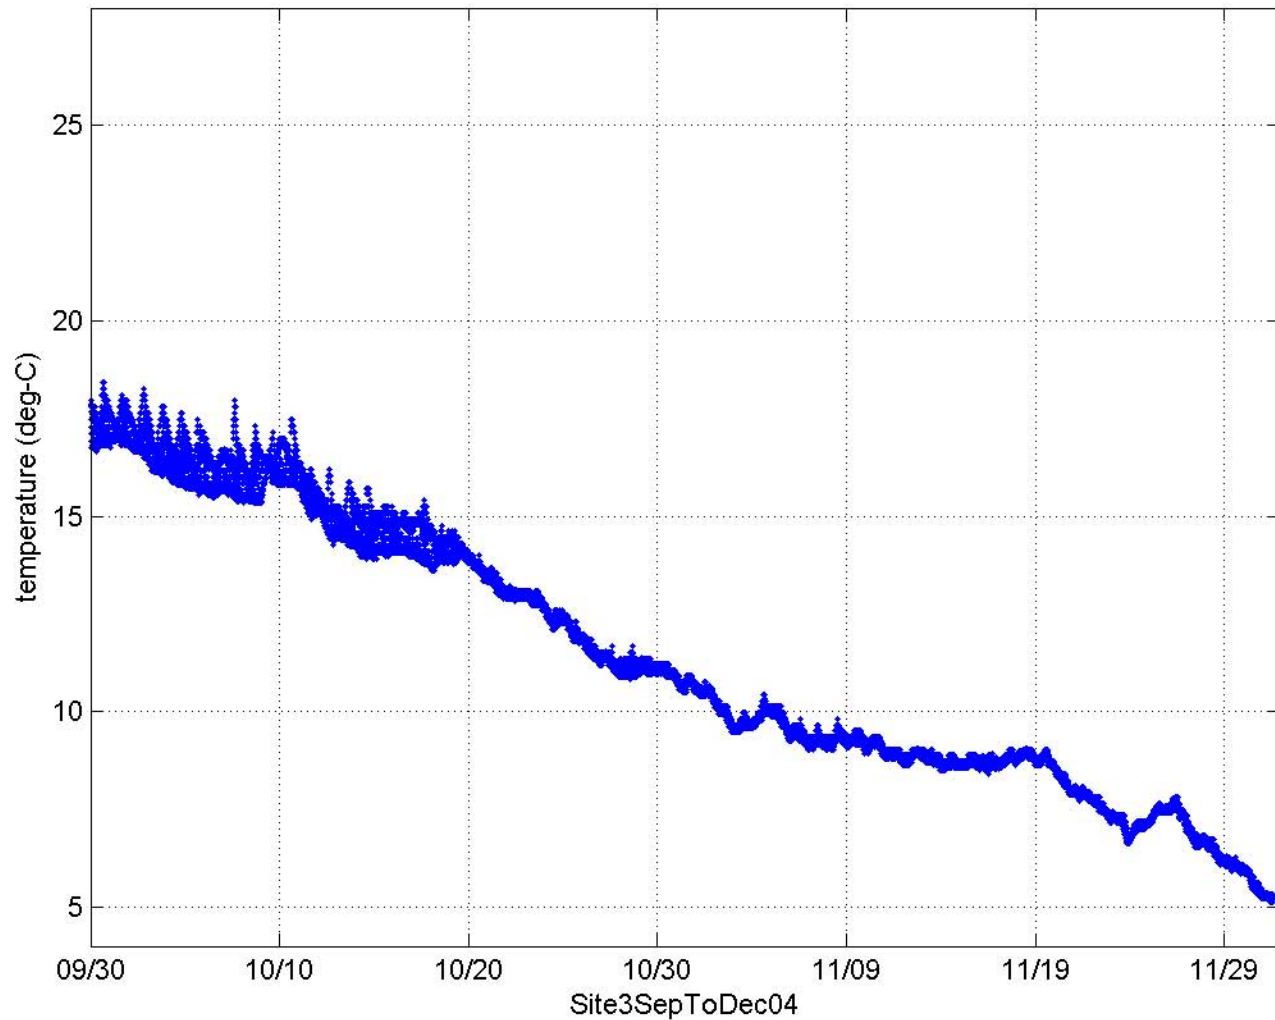

all data at site

surface minus bottom logger

all data at site

surface minus bottom logger

all data at site

surface minus bottom logger

all data at site

surface minus bottom logger

all data at site

surface minus bottom logger

all data at site

surface minus bottom logger