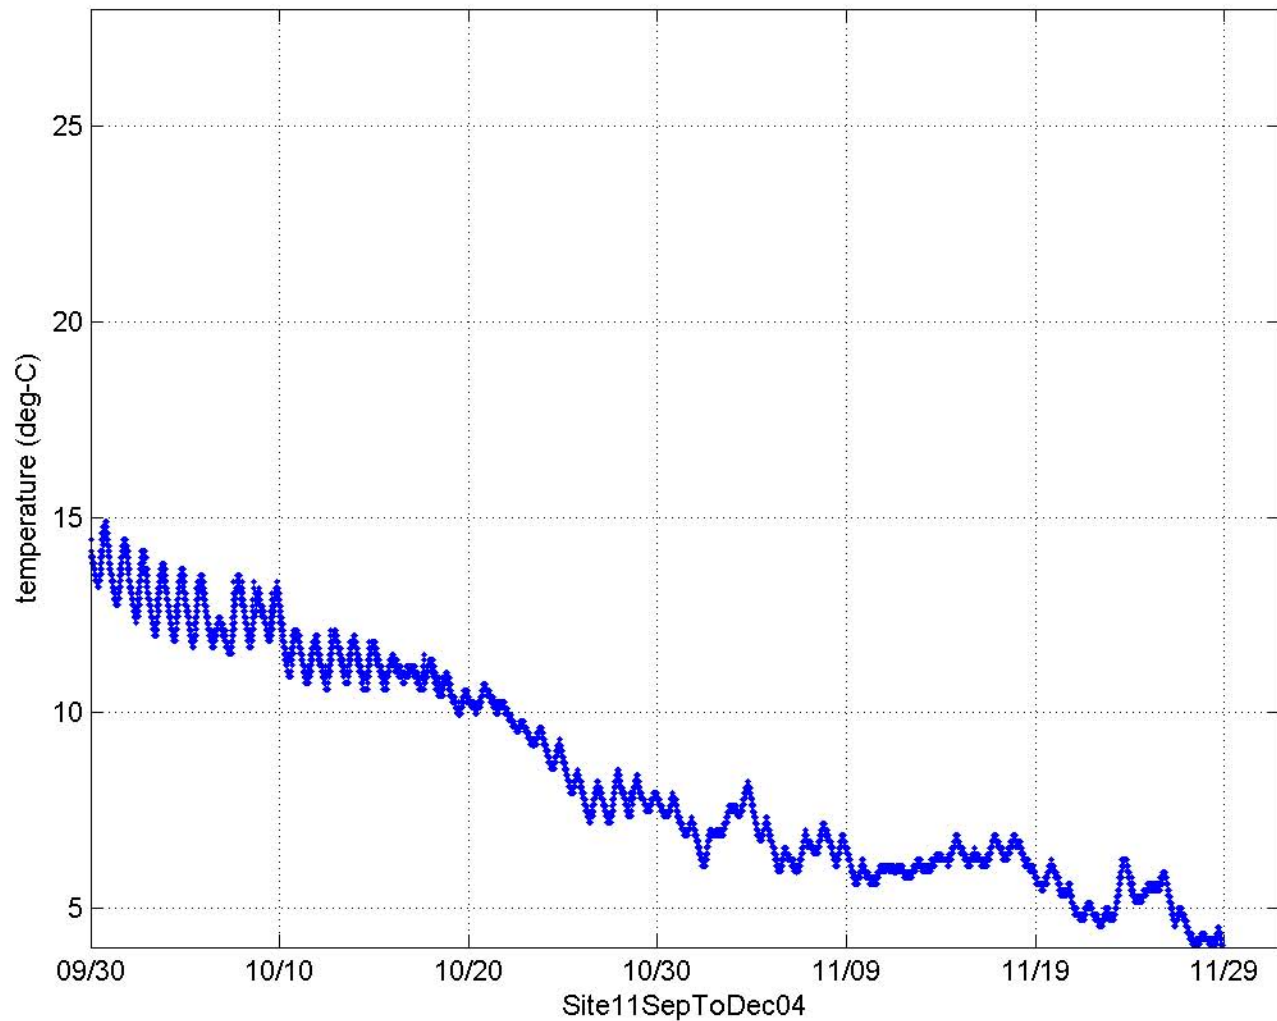

all data at site

surface minus bottom logger

all data at site

surface minus bottom logger

all data at site

surface minus bottom logger

all data at site

surface minus bottom logger

all data at site

surface minus bottom logger

all data at site

surface minus bottom logger