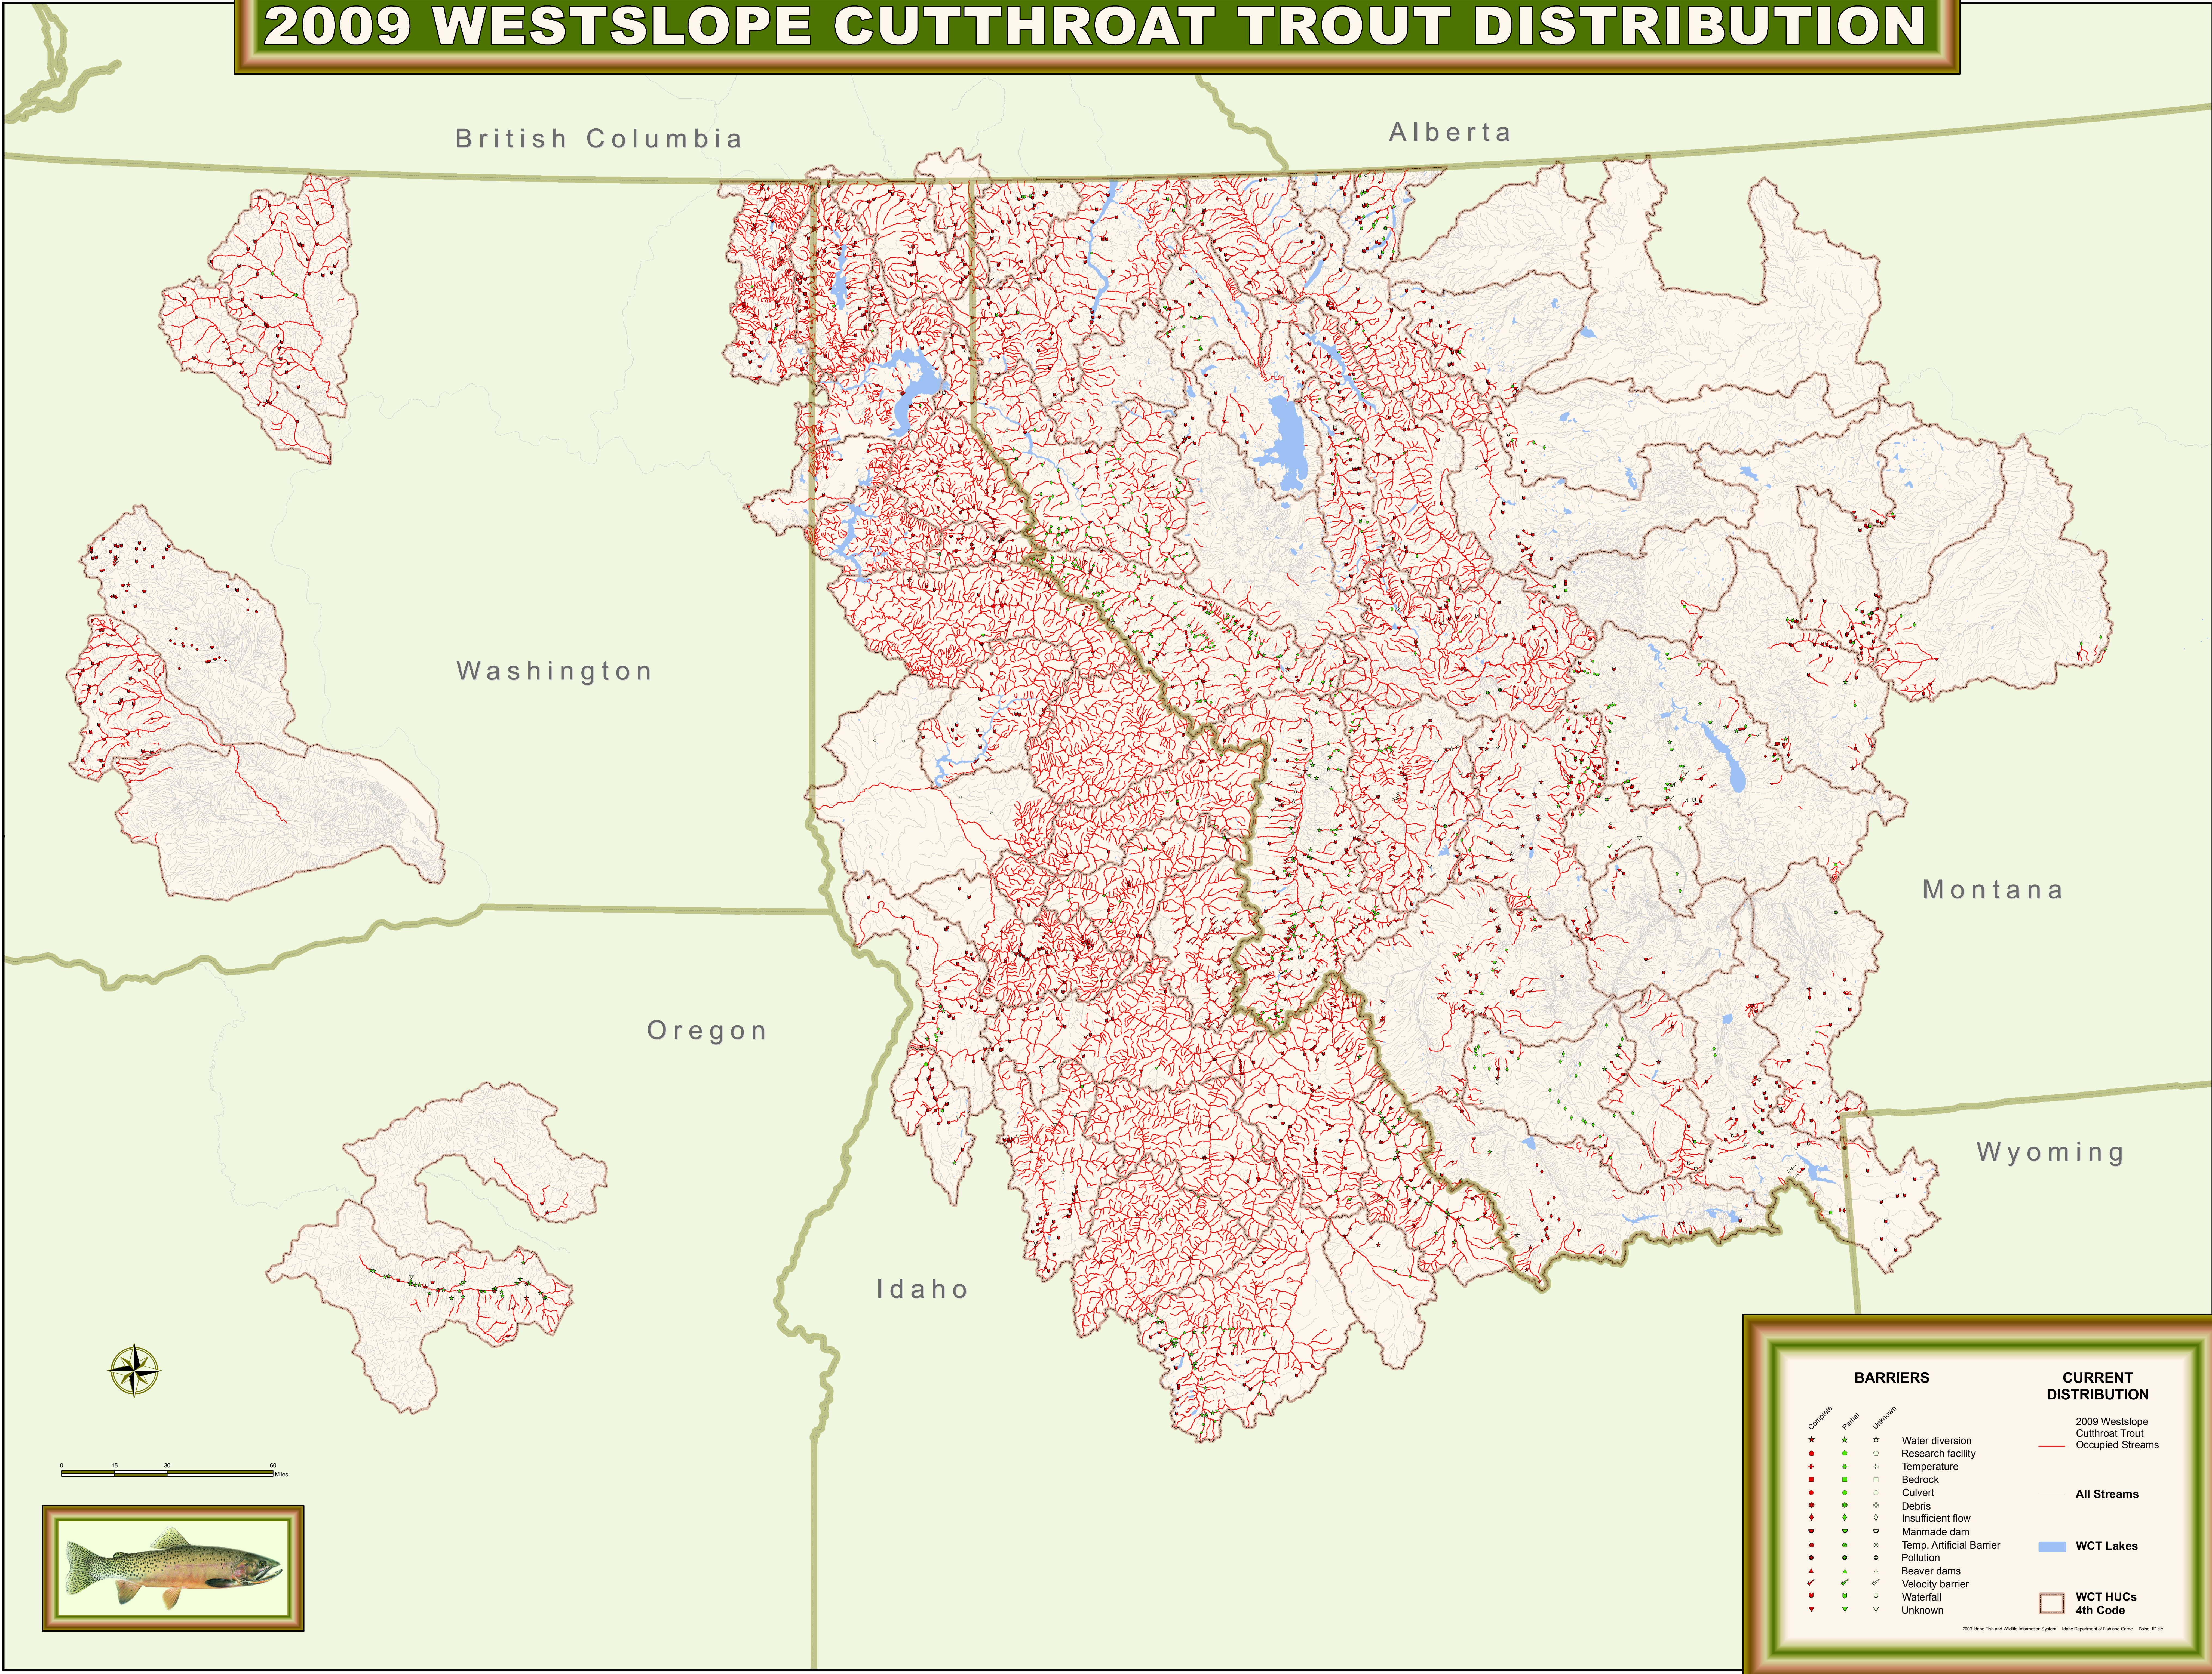

2009 WESTSLOPE CUTTHROAT TROUT DISTRIBUTION

British Columbia

Alberta

Washington

Montana

Oregon

Wyoming

Idaho

BARRIERS			CURRENT DISTRIBUTION	
Complete	Partial	Unknown		
★	☆	☆	2009 Westslope Cutthroat Trout	— Occupied Streams
◆	◇	◇	— All Streams	
◆	◇	◇	■ WCT Lakes	
◆	◇	◇	□ WCT HUCs	4th Code
◆	◇	◇	<small>2009 Water/Fish and Wildlife Information System Idaho Department of Fish and Game Boise, ID 83720</small>	