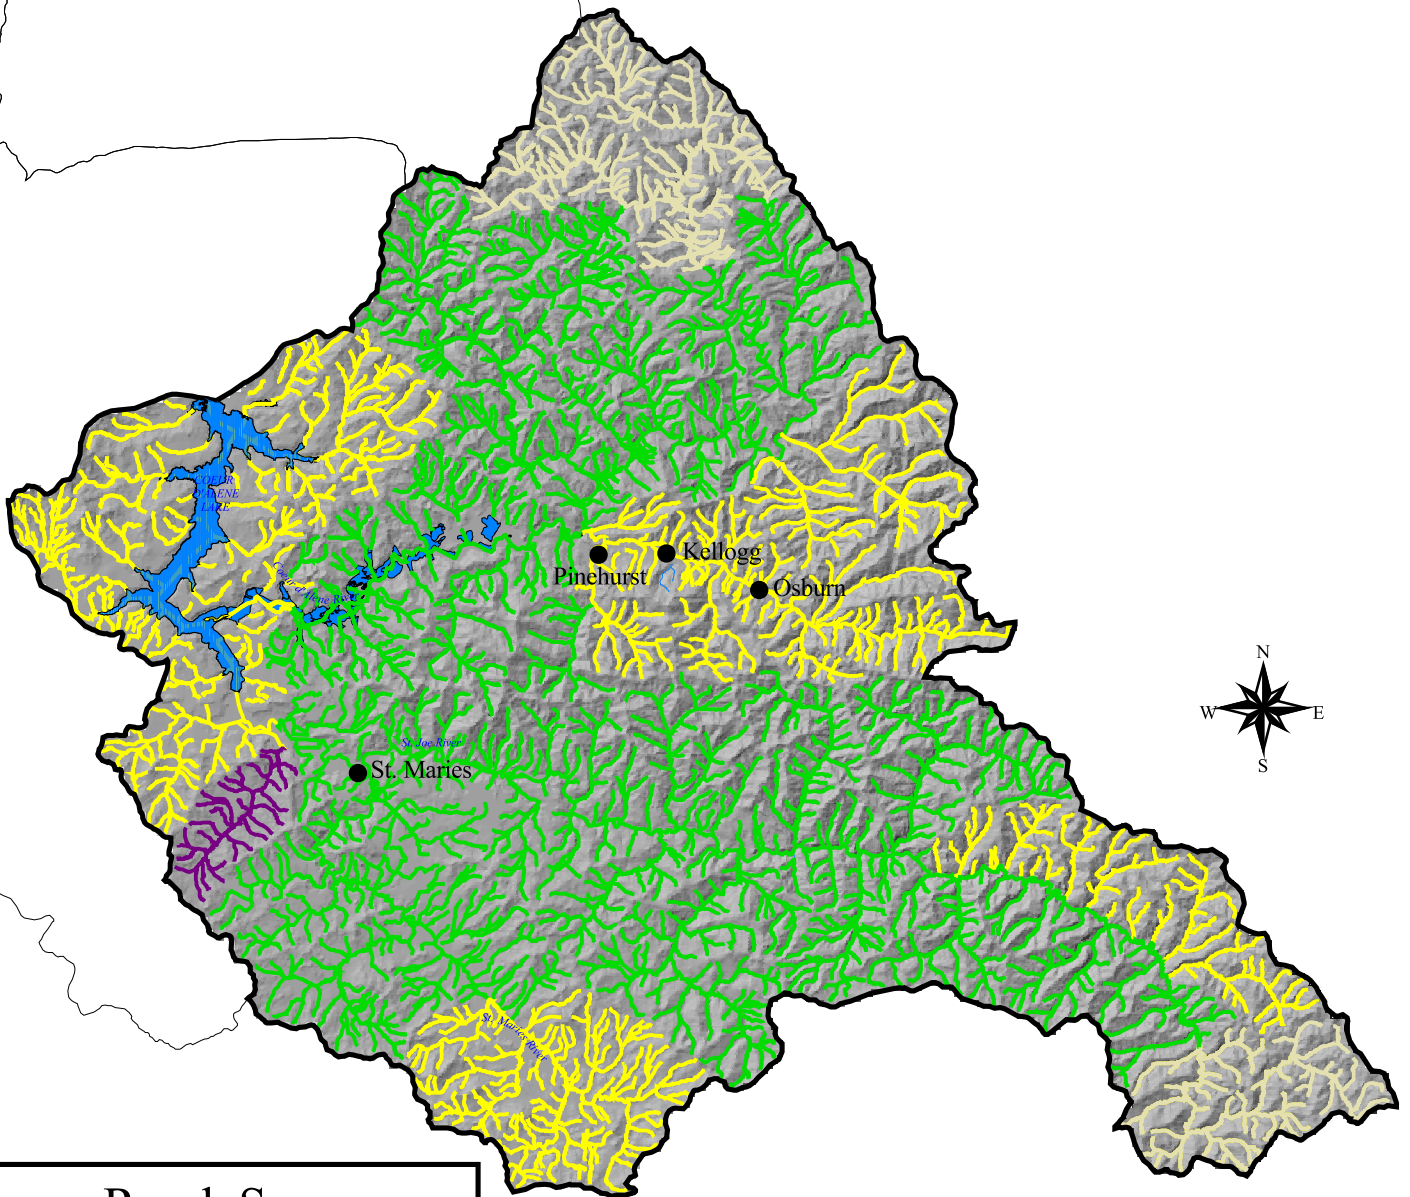

# Coeur d' Alene

## Weighted Current Habitat Condition Scores

### Westslope Cutthroat Trout

### Reach Score

- >0 to .25
- .26 to .50
- .51 to .75
- .76 to 1
- Species Not Present Historically\*
- Unscored Stream

5 0 5 10 Miles

\*Based on expert opinion and documentation

Scores closest to positive one depict reaches least similar to reference conditions.