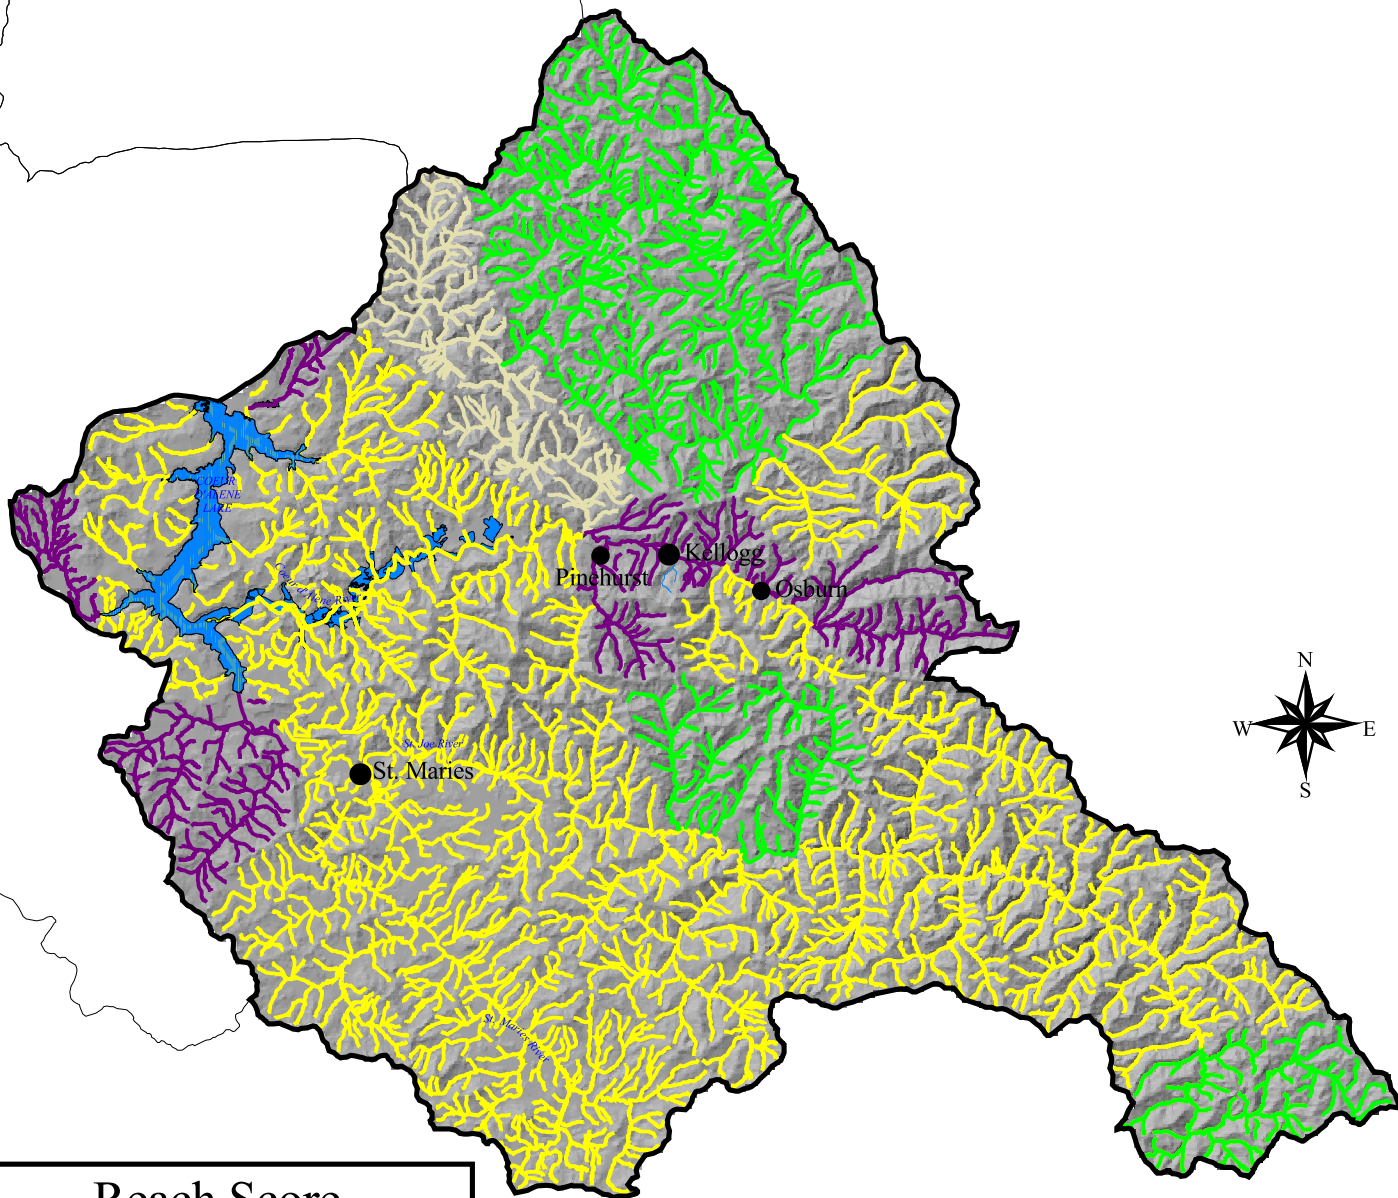

Coeur d' Alene

Weighted Protection Habitat Scores

Westslope Cutthroat Trout

Reach Score

-  -1 to -.76
-  -.75 to -.51
-  -.50 to -.26
-  -.25 to <0
-  Species Not Present Currently
-  Unscored Stream

Scores closest to negative one depict reaches most similar to reference conditions.

5 0 5 10 Miles