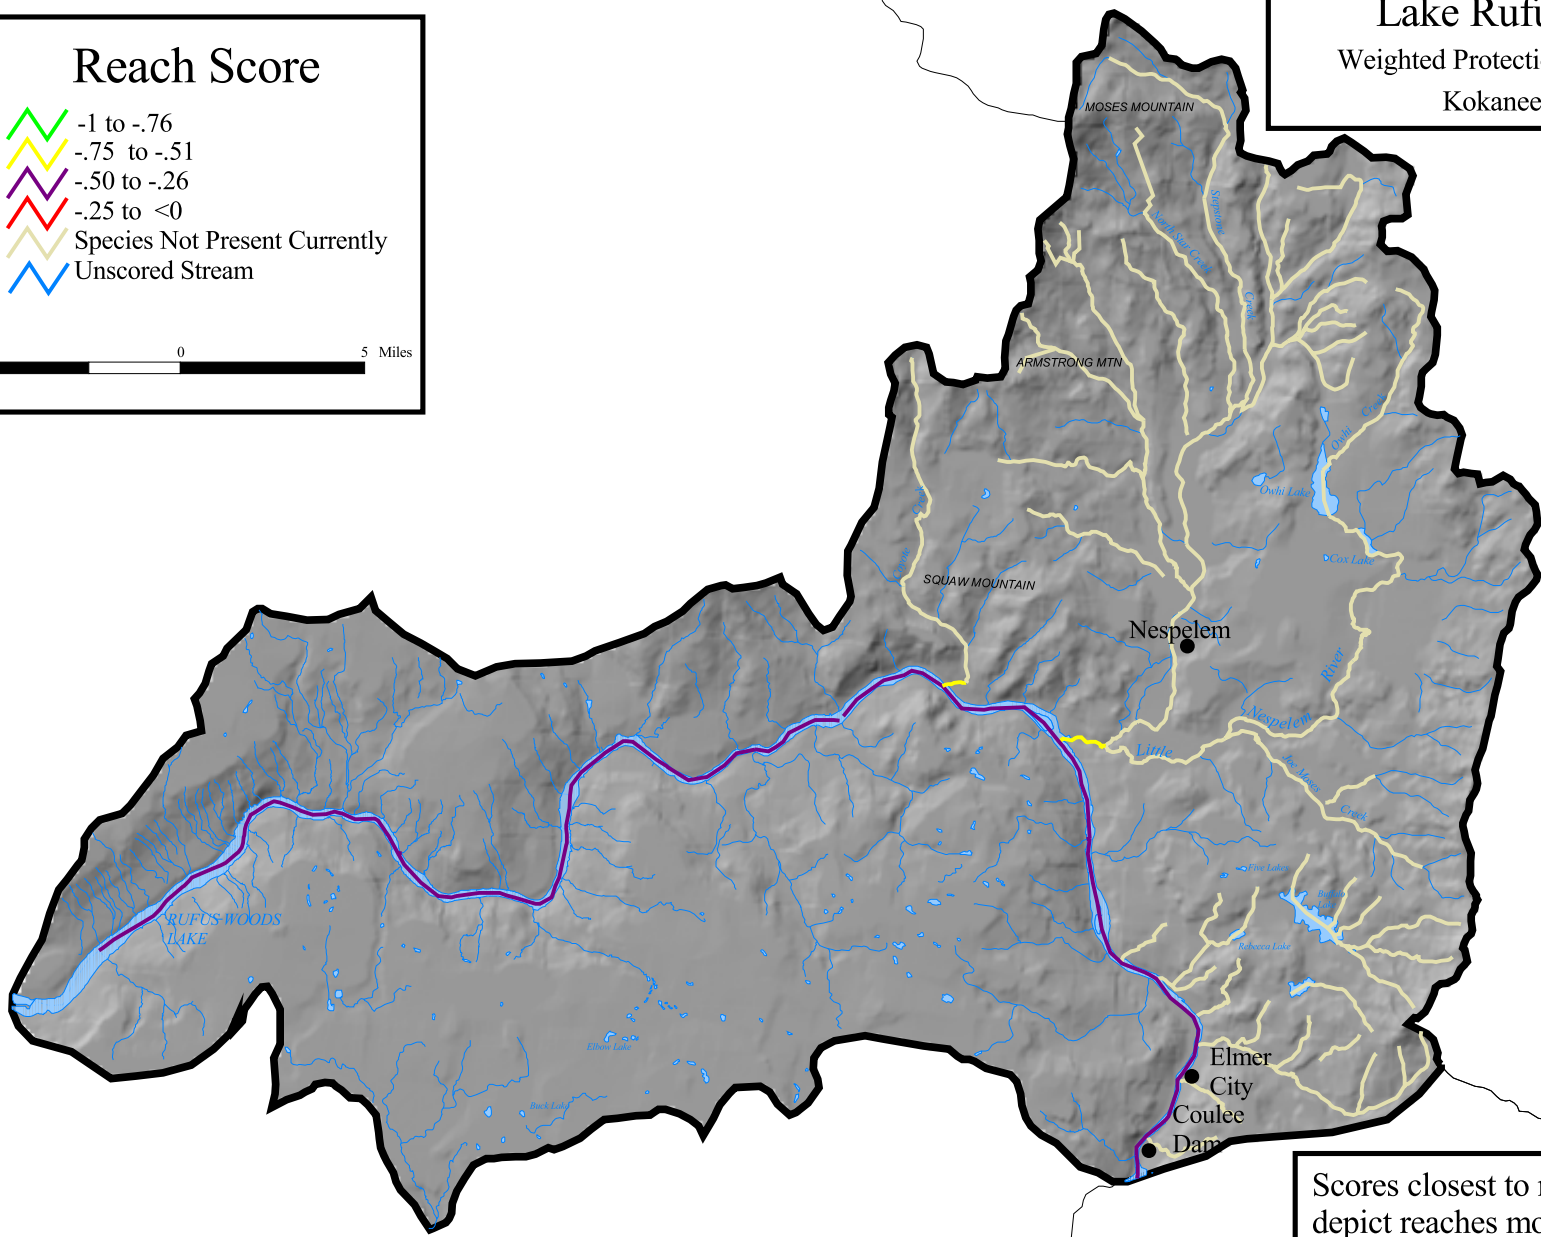

Lake Rufus Woods  
Weighted Protection Habitat Scores  
Kokanee Salmon

### Reach Score

- 1 to -.76
- .75 to -.51
- .50 to -.26
- .25 to <0
- Species Not Present Currently
- Unscored Stream

5 0 5 Miles

Scores closest to negative one depict reaches most similar to reference conditions.