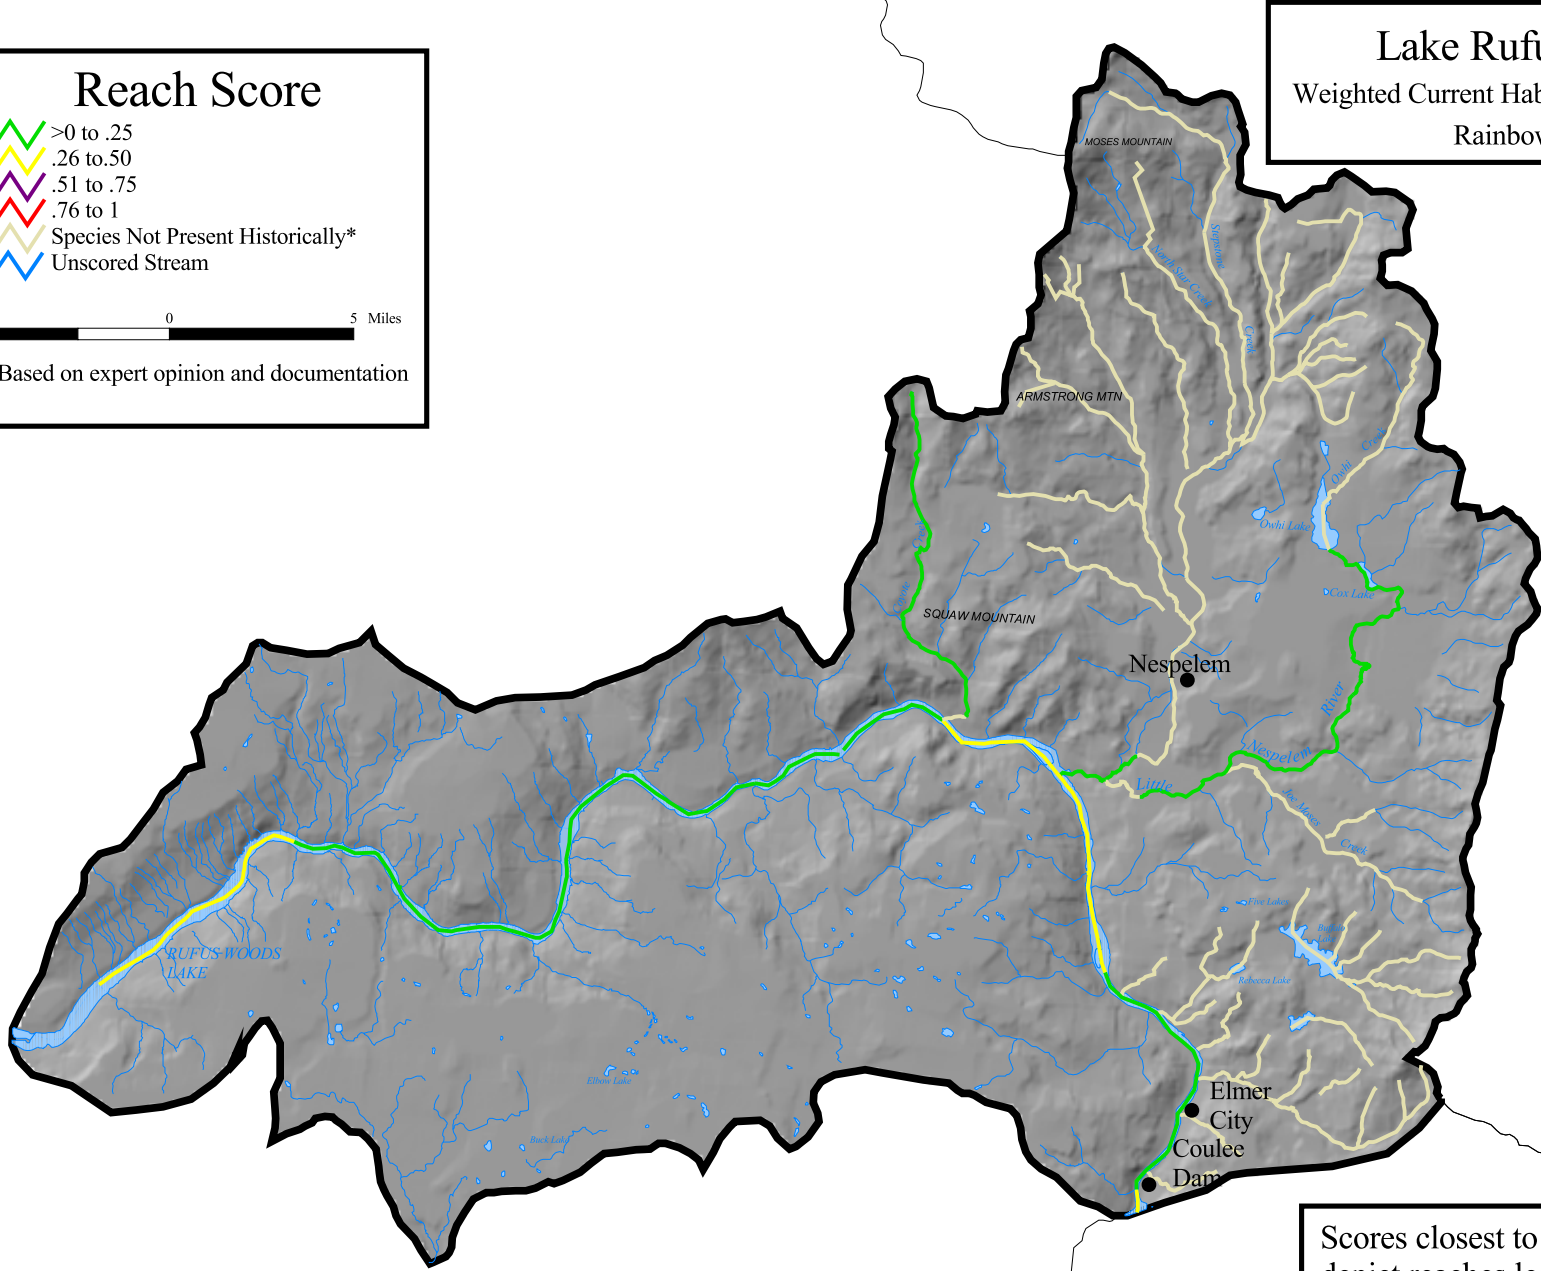

Lake Rufus Woods

Weighted Current Habitat Condition Scores
Rainbow Trout

Reach Score

-  >0 to .25
-  .26 to .50
-  .51 to .75
-  .76 to 1
-  Species Not Present Historically*
-  Unscored Stream

5 0 5 Miles

*Based on expert opinion and documentation

Scores closest to positive one depict reaches least similar to reference conditions.