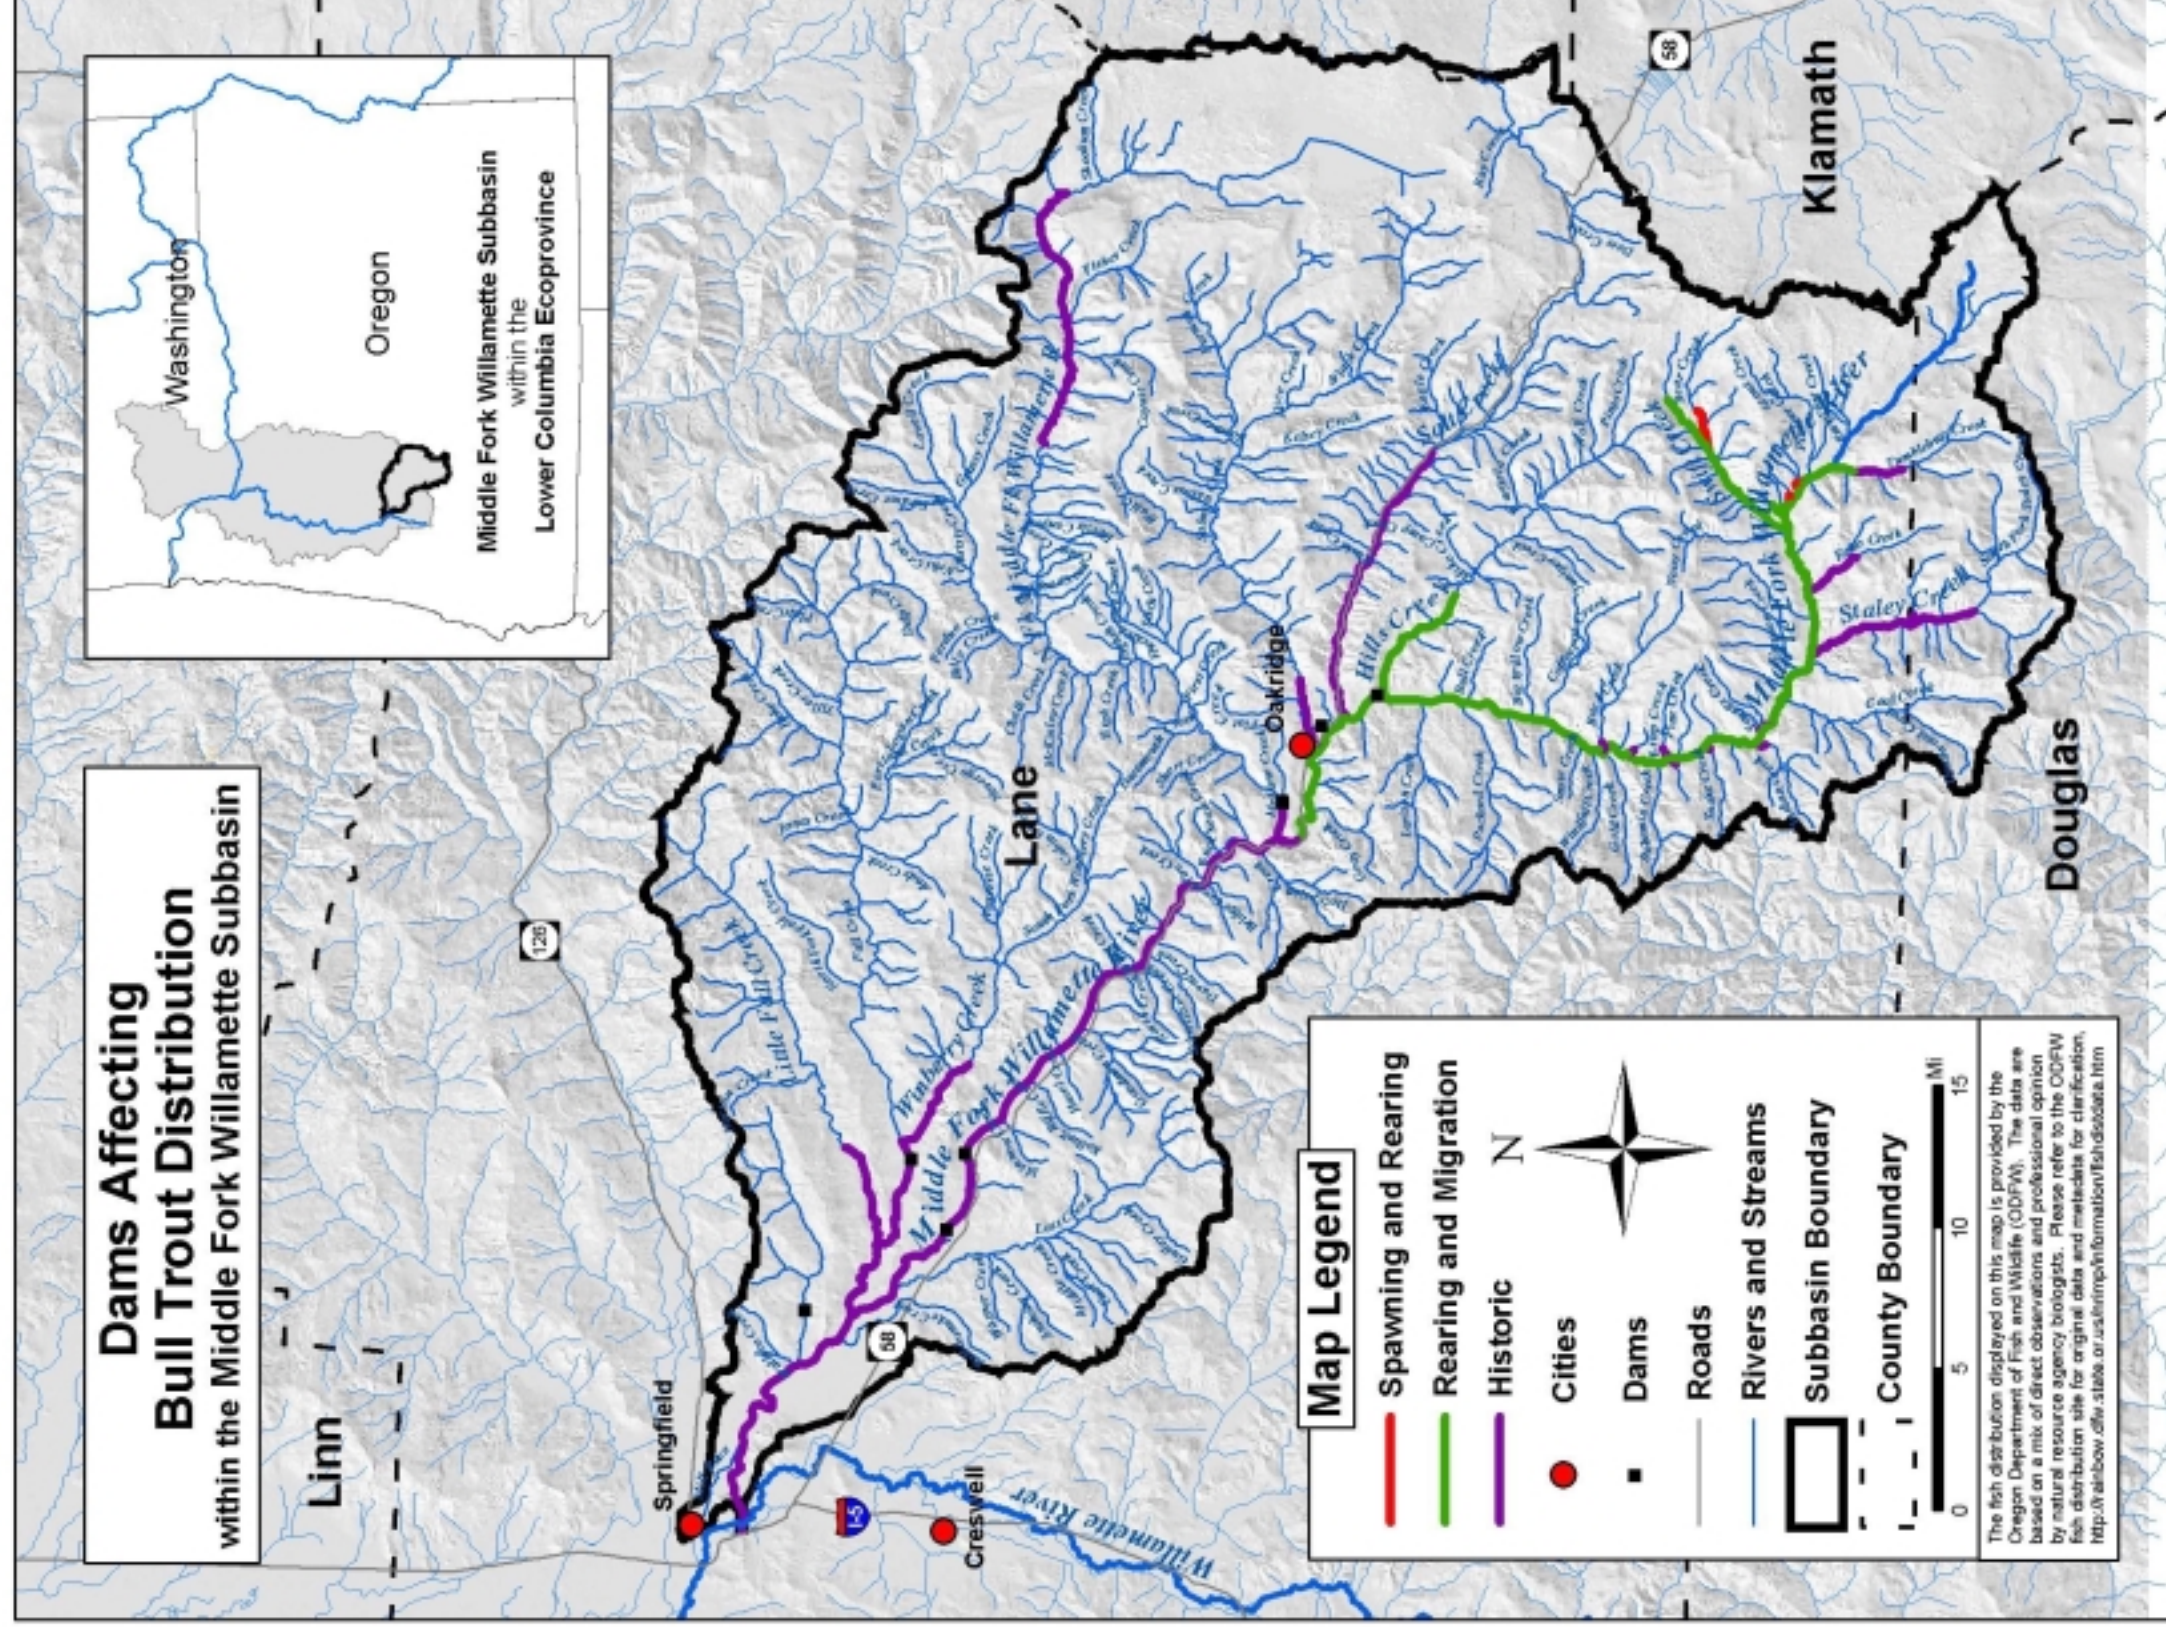

Bull Trout Barriers

Dams Affecting Bull Trout Distribution
within the Upper Willamette Mainstem Subbasin

Map Legend

- Historic Distribution
- Dams
- Streams (100k)
- Roads
- Subbasin Boundary
- County Boundary
- Cities

The fish distribution displayed on this map is provided by the Oregon Department of Fish and Wildlife (ODFW). The data are based on a mix of direct observations and professional opinion by natural resource agency biologists. Please refer to the ODFW fish distribution site for original data and metadata for clarification. <http://rainbow.dfw.state.or.us/nrmp/information/fish/distdata.htm>