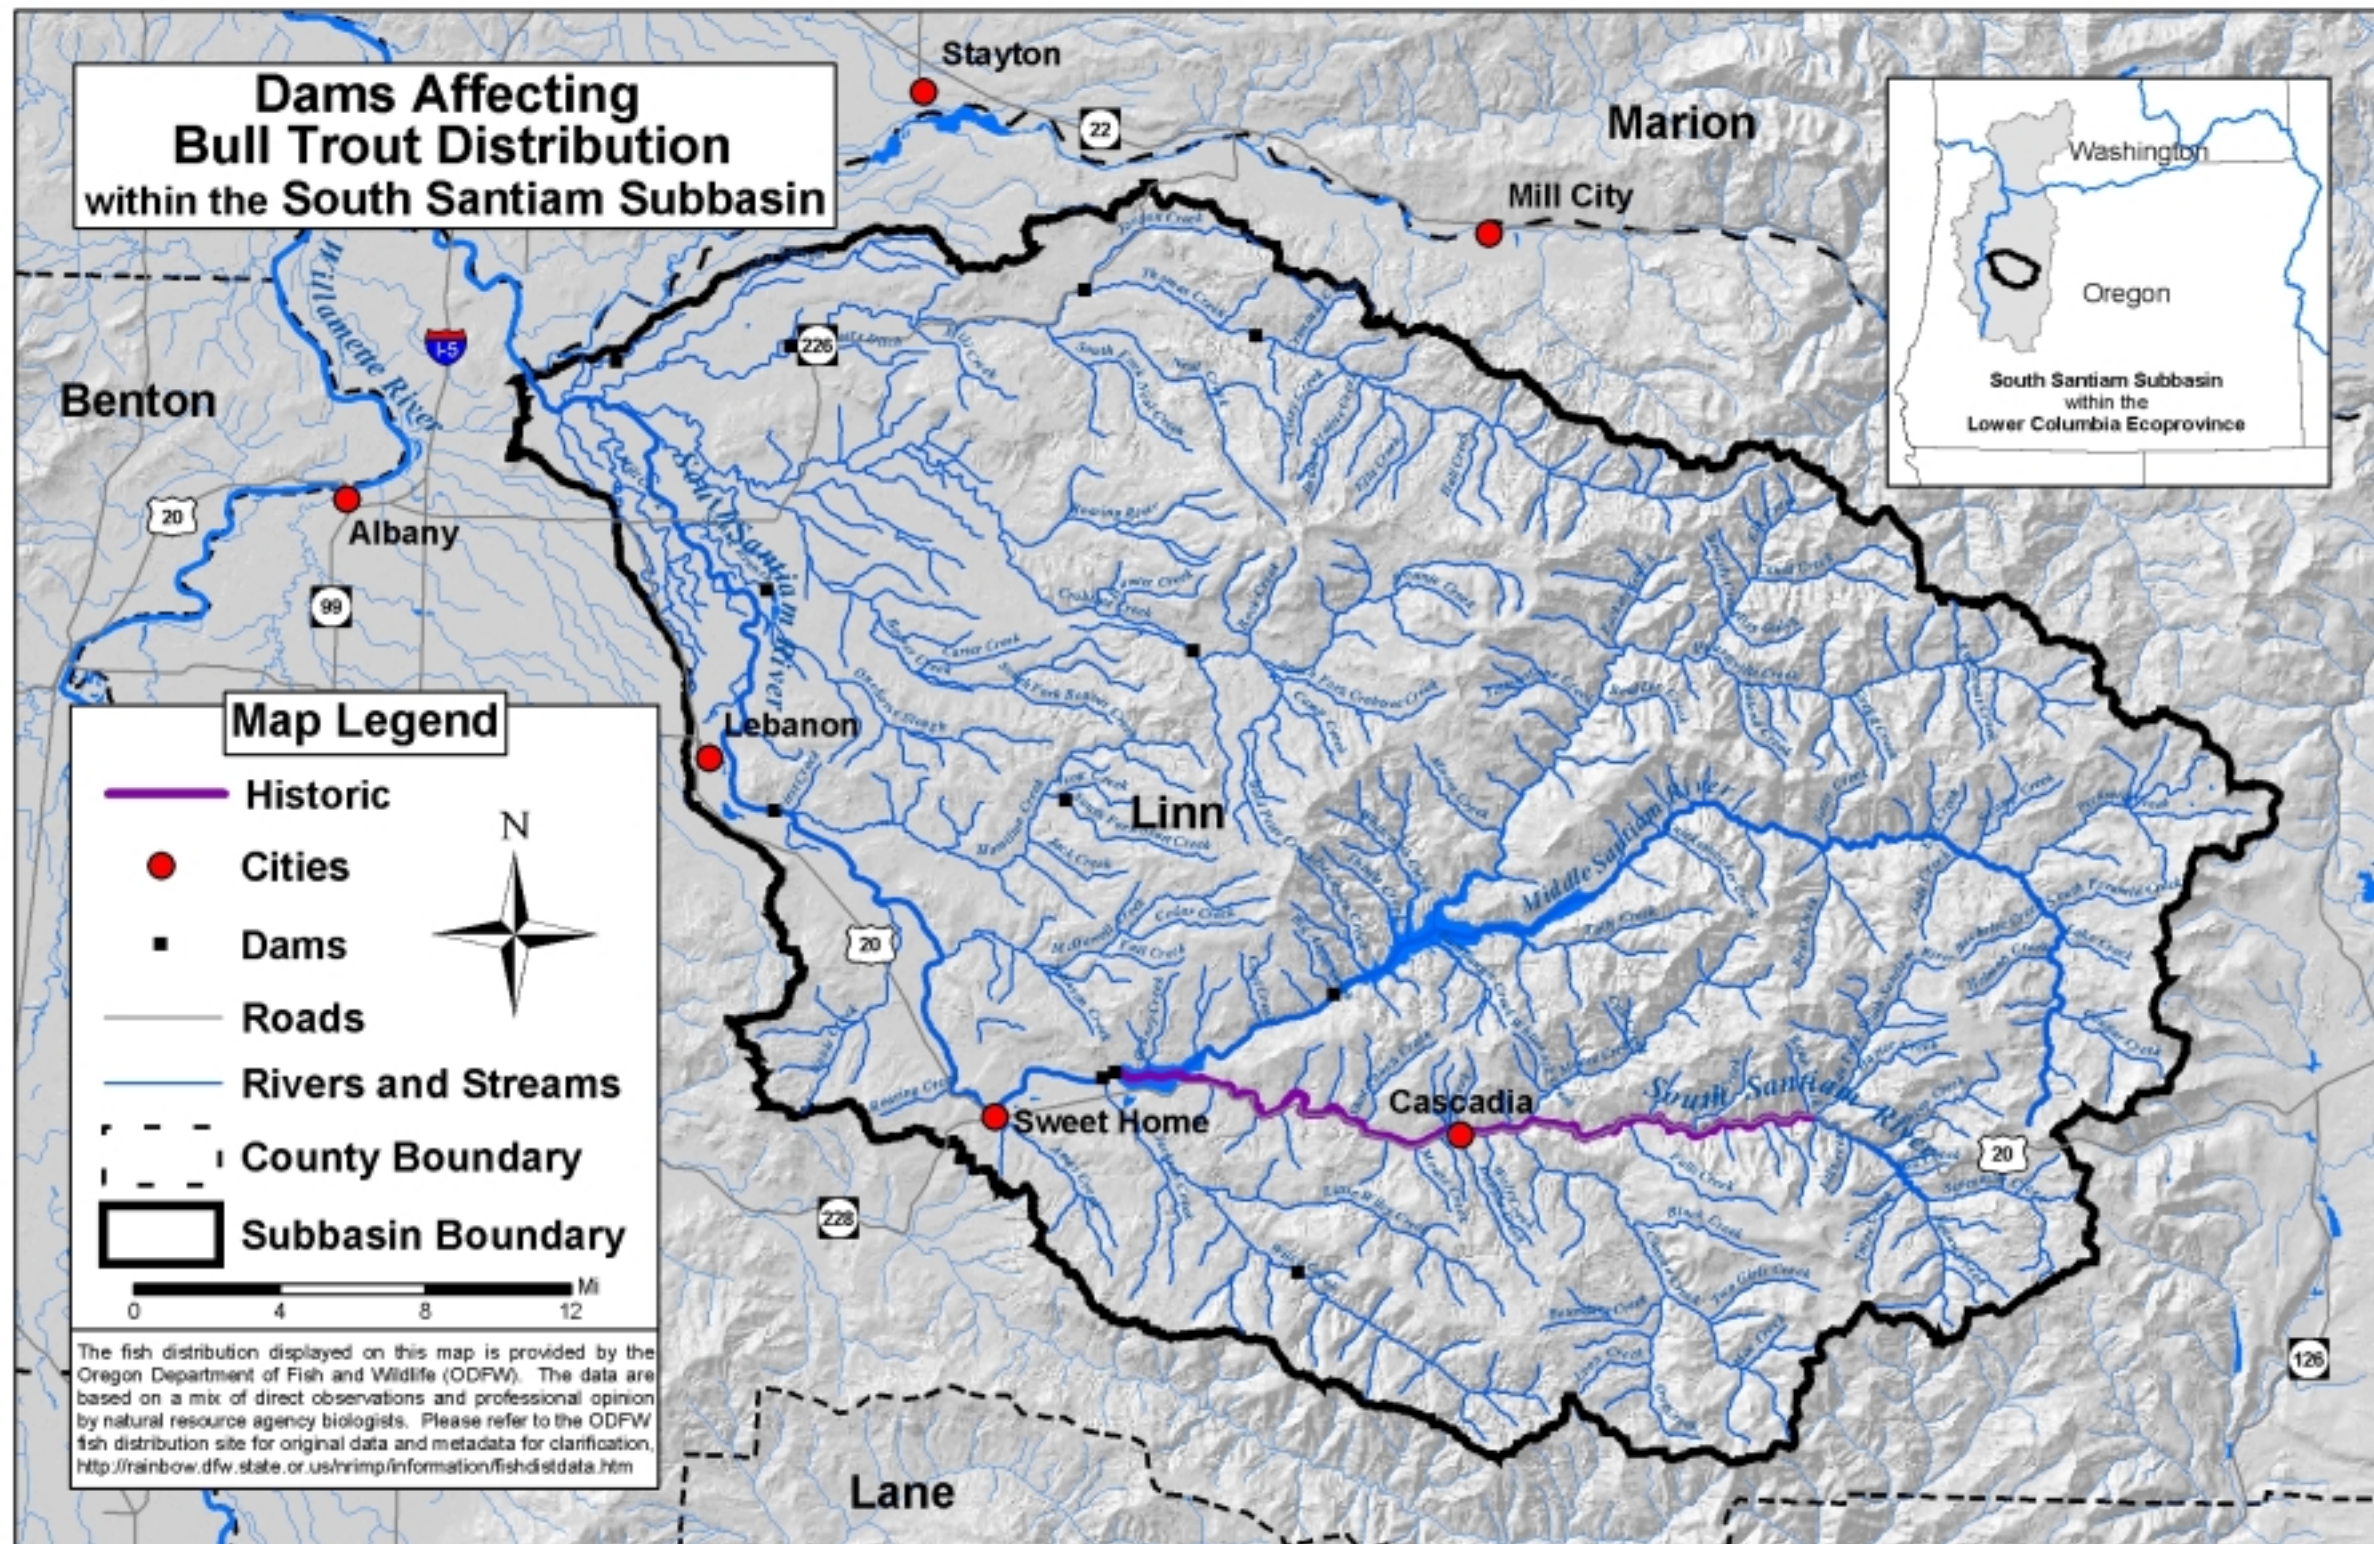

Bull Trout Barriers

Dams Affecting Bull Trout Distribution
within the Upper Willamette Mainstem Subbasin

Map Legend

- Historic Distribution
- Dams
- Streams (100k)
- Roads
- Subbasin Boundary
- County Boundary
- Cities

The fish distribution displayed on this map is provided by the Oregon Department of Fish and Wildlife (ODFW). The data are based on a mix of direct observations and professional opinion by natural resource agency biologists. Please refer to the ODFW fish distribution site for original data and metadata for clarification. <http://rainbow.dfw.state.or.us/nrmp/information/fish/distdata.htm>