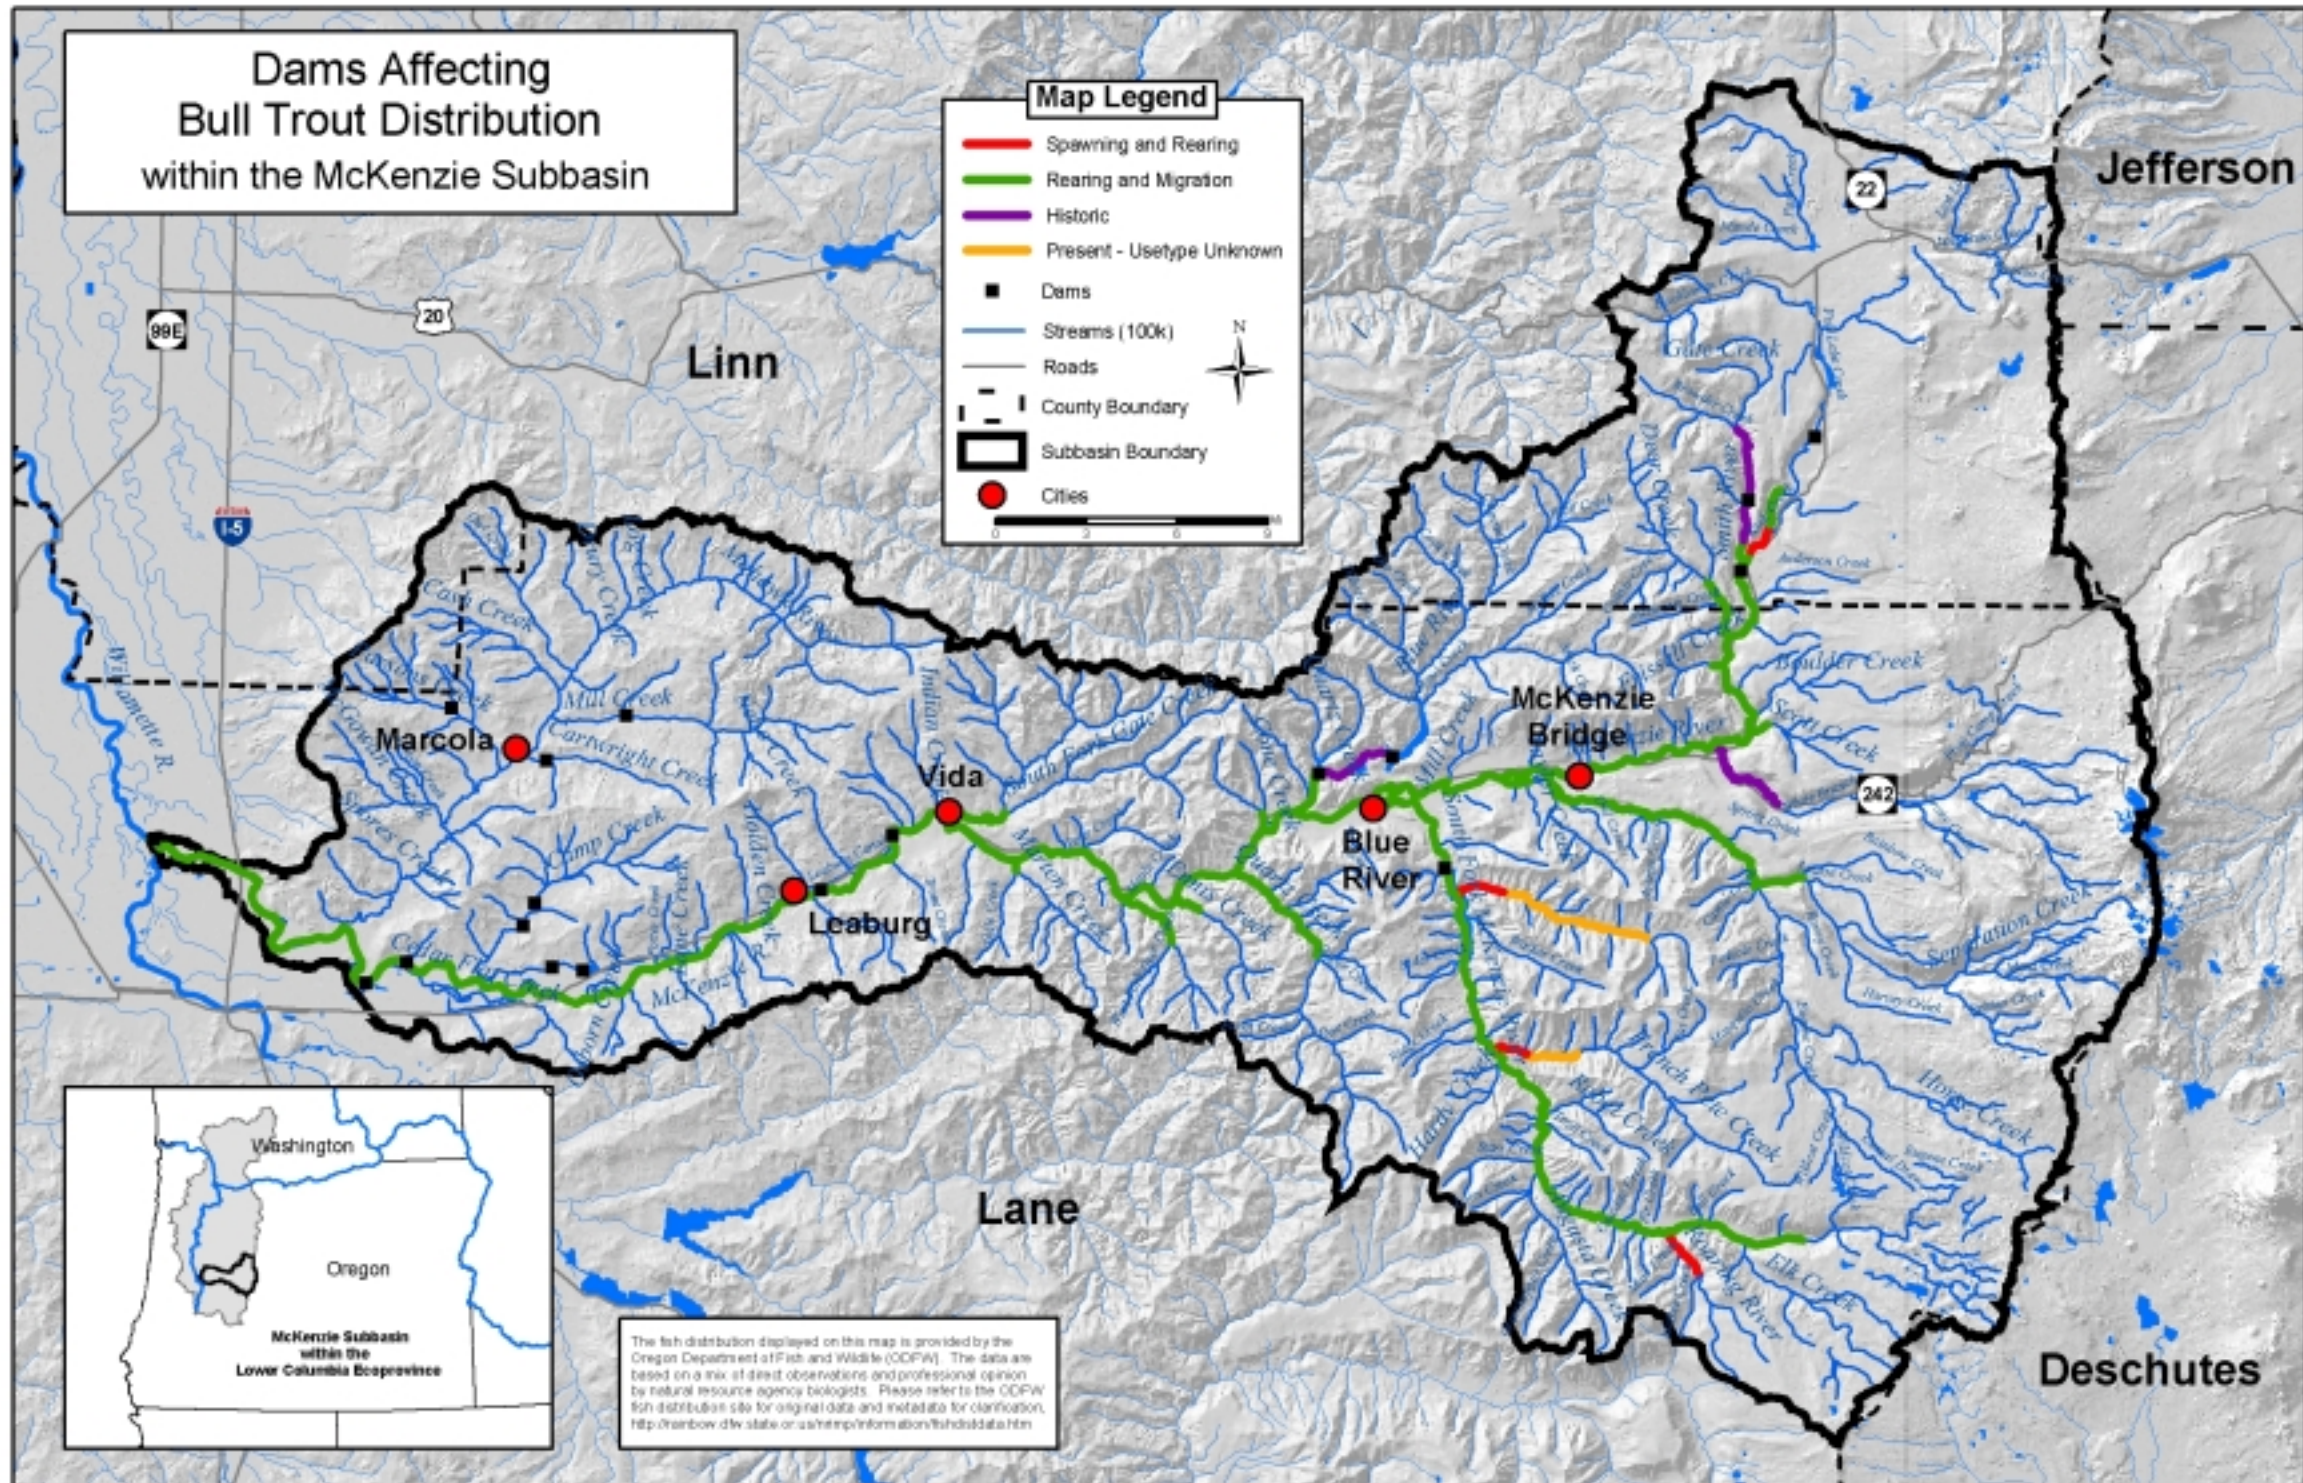

Bull Trout Barriers

Dams Affecting Bull Trout Distribution
within the Upper Willamette Mainstem Subbasin

Map Legend

- Historic Distribution
- Dams
- Streams (100k)
- Roads
- Subbasin Boundary
- County Boundary
- Cities

The fish distribution displayed on this map is provided by the Oregon Department of Fish and Wildlife (ODFW). The data are based on a mix of direct observations and professional opinion by natural resource agency biologists. Please refer to the ODFW fish distribution site for original data and metadata for clarification. <http://rainbow.dfw.state.or.us/nrmp/information/fish/distdata.htm>