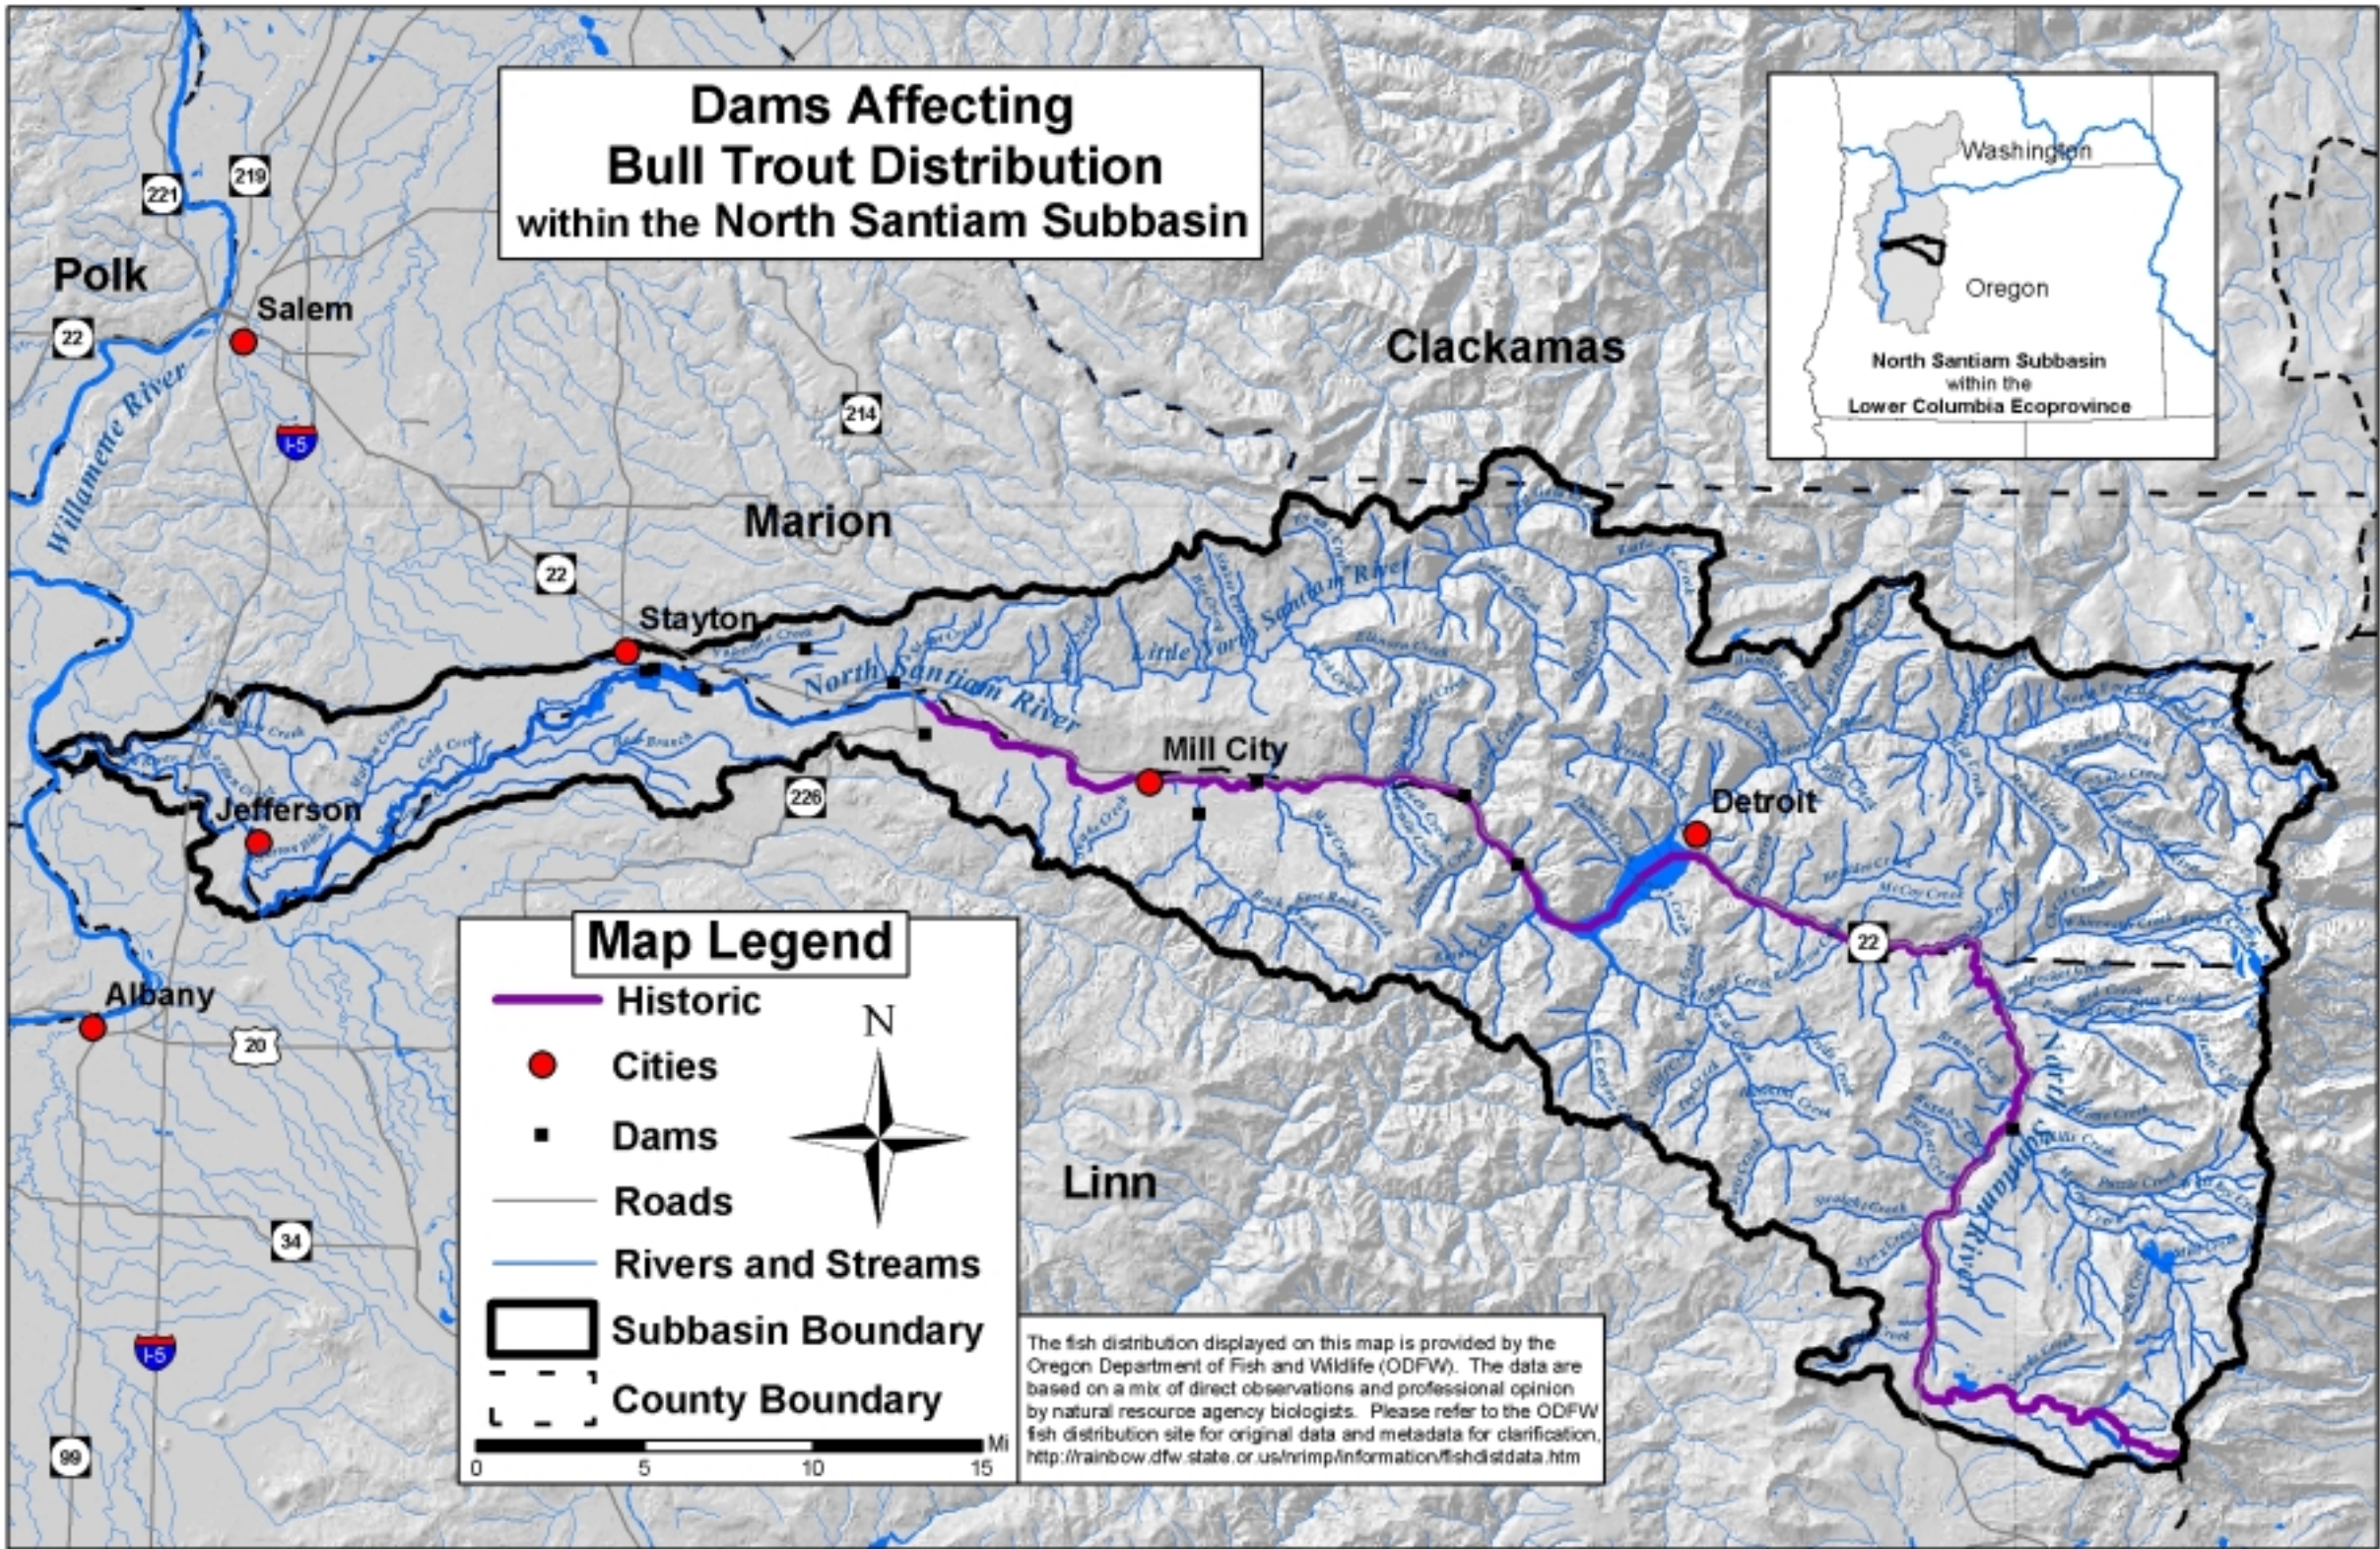

Bull Trout Barriers

Dams Affecting Bull Trout Distribution
within the Upper Willamette Mainstem Subbasin

Map Legend

- Historic Distribution
- Dams
- Streams (100k)
- Roads
- Subbasin Boundary
- County Boundary
- Cities

The fish distribution displayed on this map is provided by the Oregon Department of Fish and Wildlife (ODFW). The data are based on a mix of direct observations and professional opinion by natural resource agency biologists. Please refer to the ODFW fish distribution site for original data and metadata for clarification. <http://rainbow.dfw.state.or.us/nrmp/information/fish/distdata.htm>