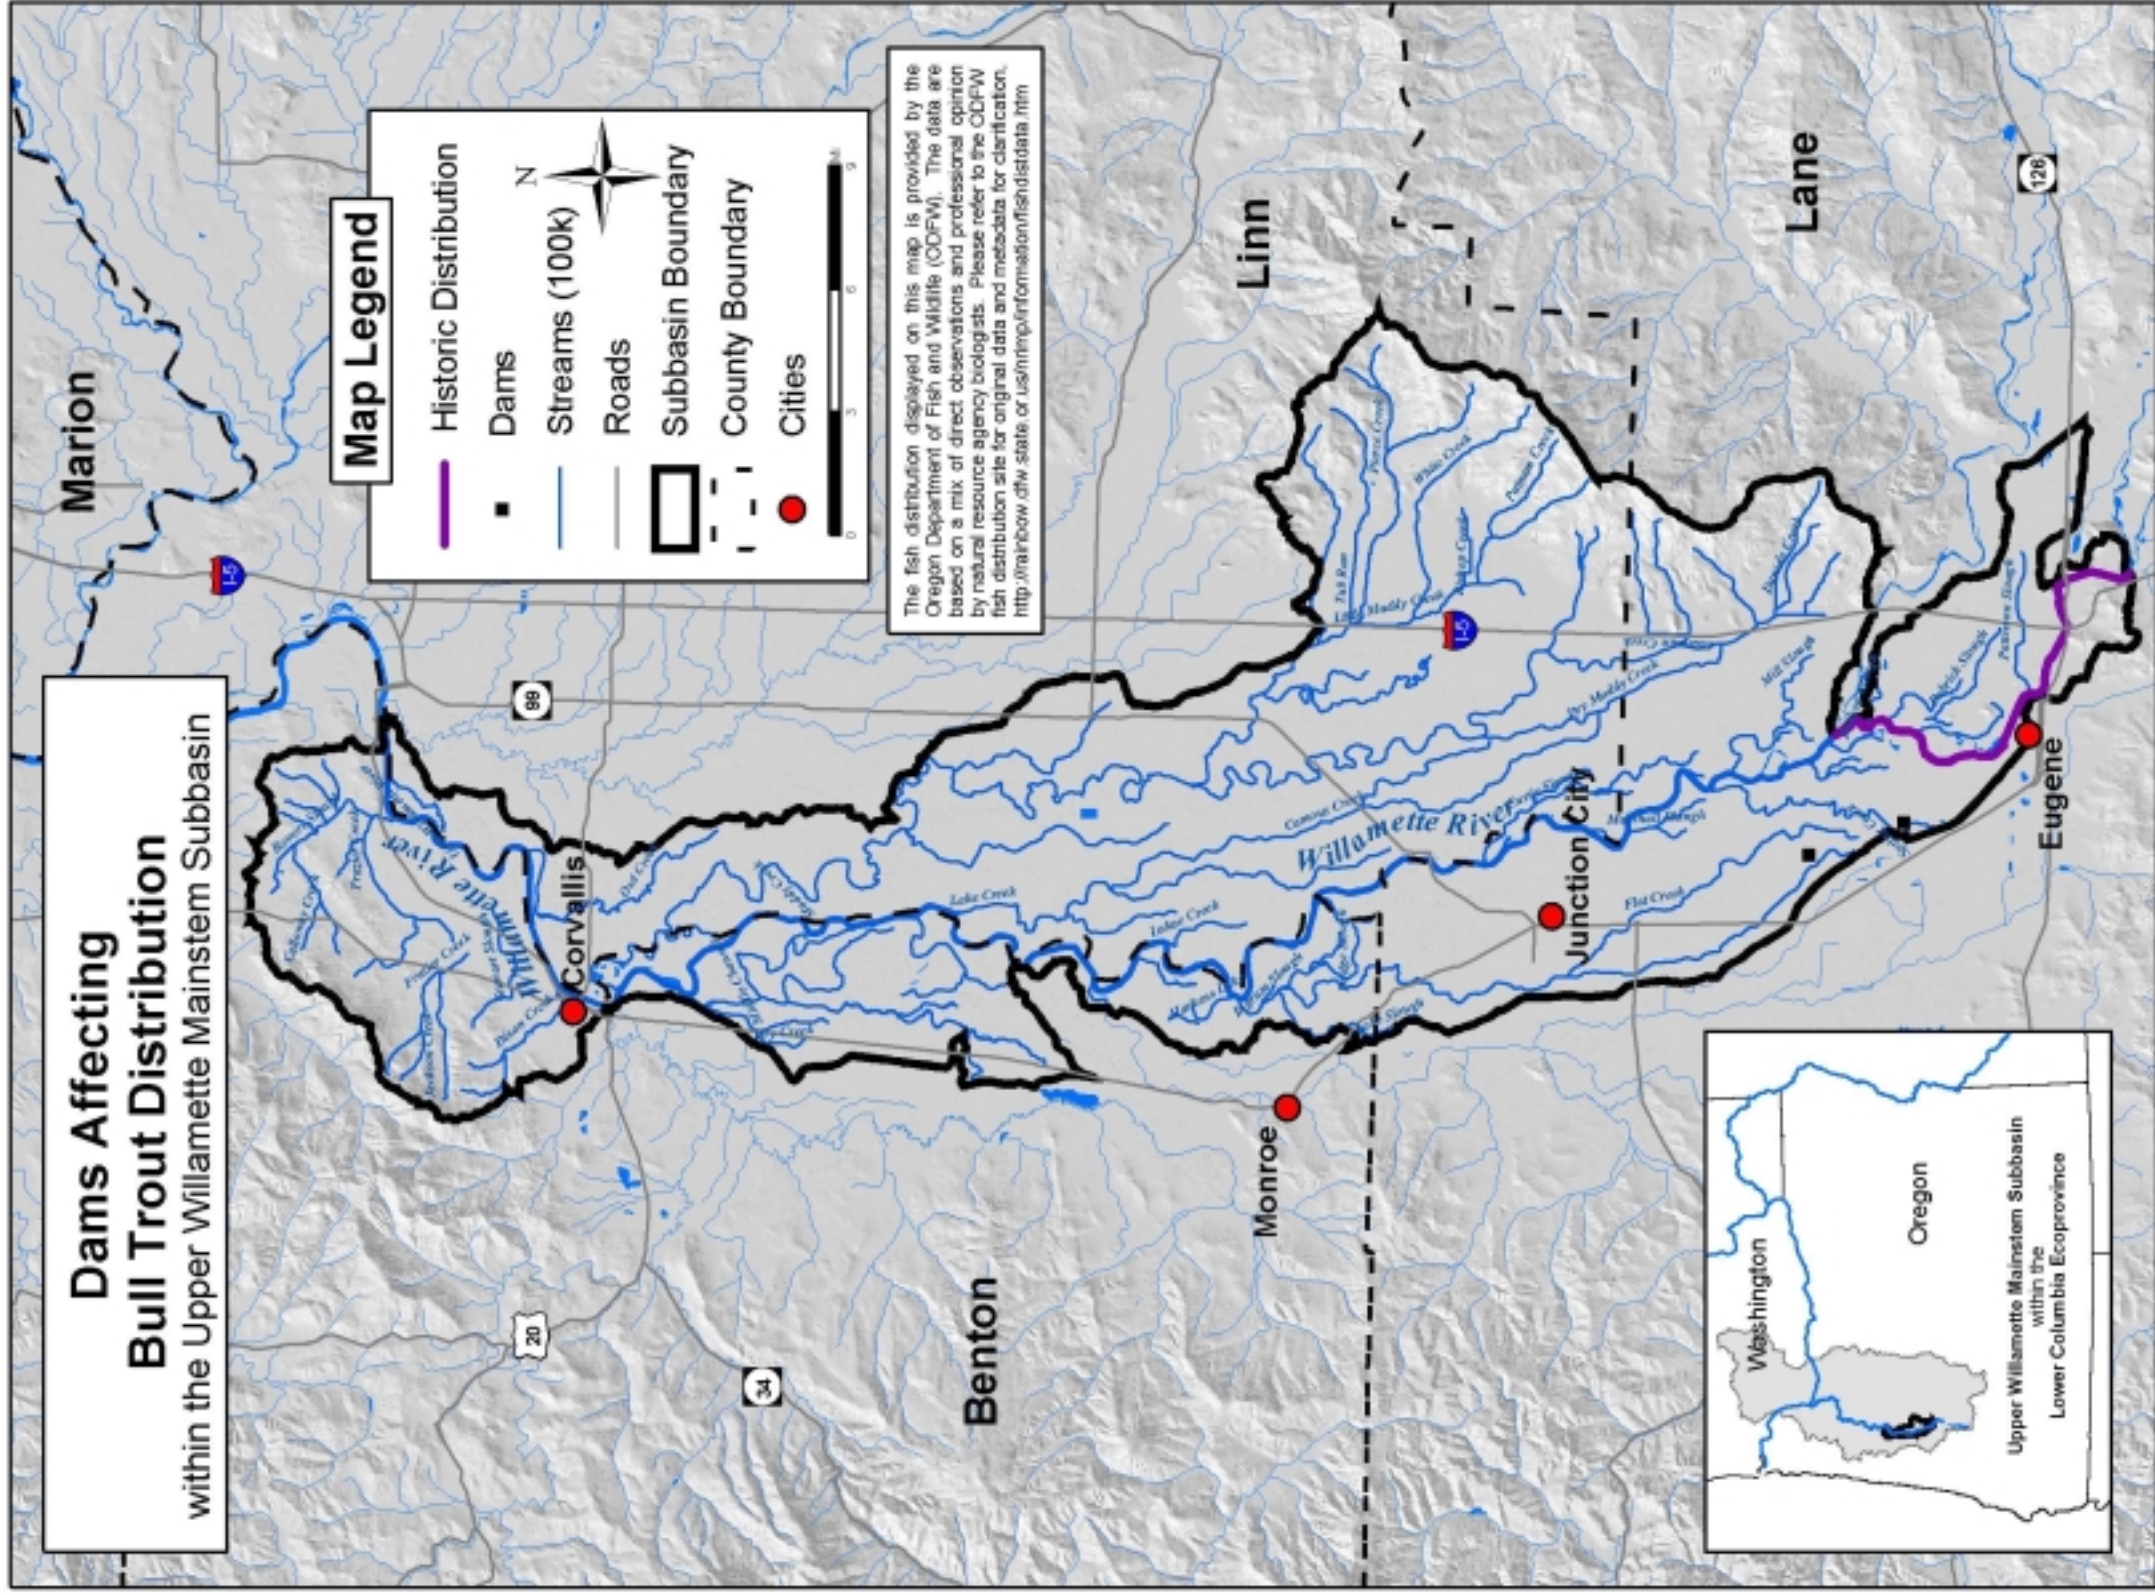

Bull Trout Barriers

Dams Affecting Bull Trout Distribution
within the Upper Willamette Mainstem Subbasin

Map Legend

- Historic Distribution
- Dams
- Streams (100k)
- Roads
- Subbasin Boundary
- County Boundary
- Cities

The fish distribution displayed on this map is provided by the Oregon Department of Fish and Wildlife (ODFW). The data are based on a mix of direct observations and professional opinion by natural resource agency biologists. Please refer to the ODFW fish distribution site for original data and metadata for clarification. <http://rainbow.dfw.state.or.us/nrmp/information/fish/distdata.htm>