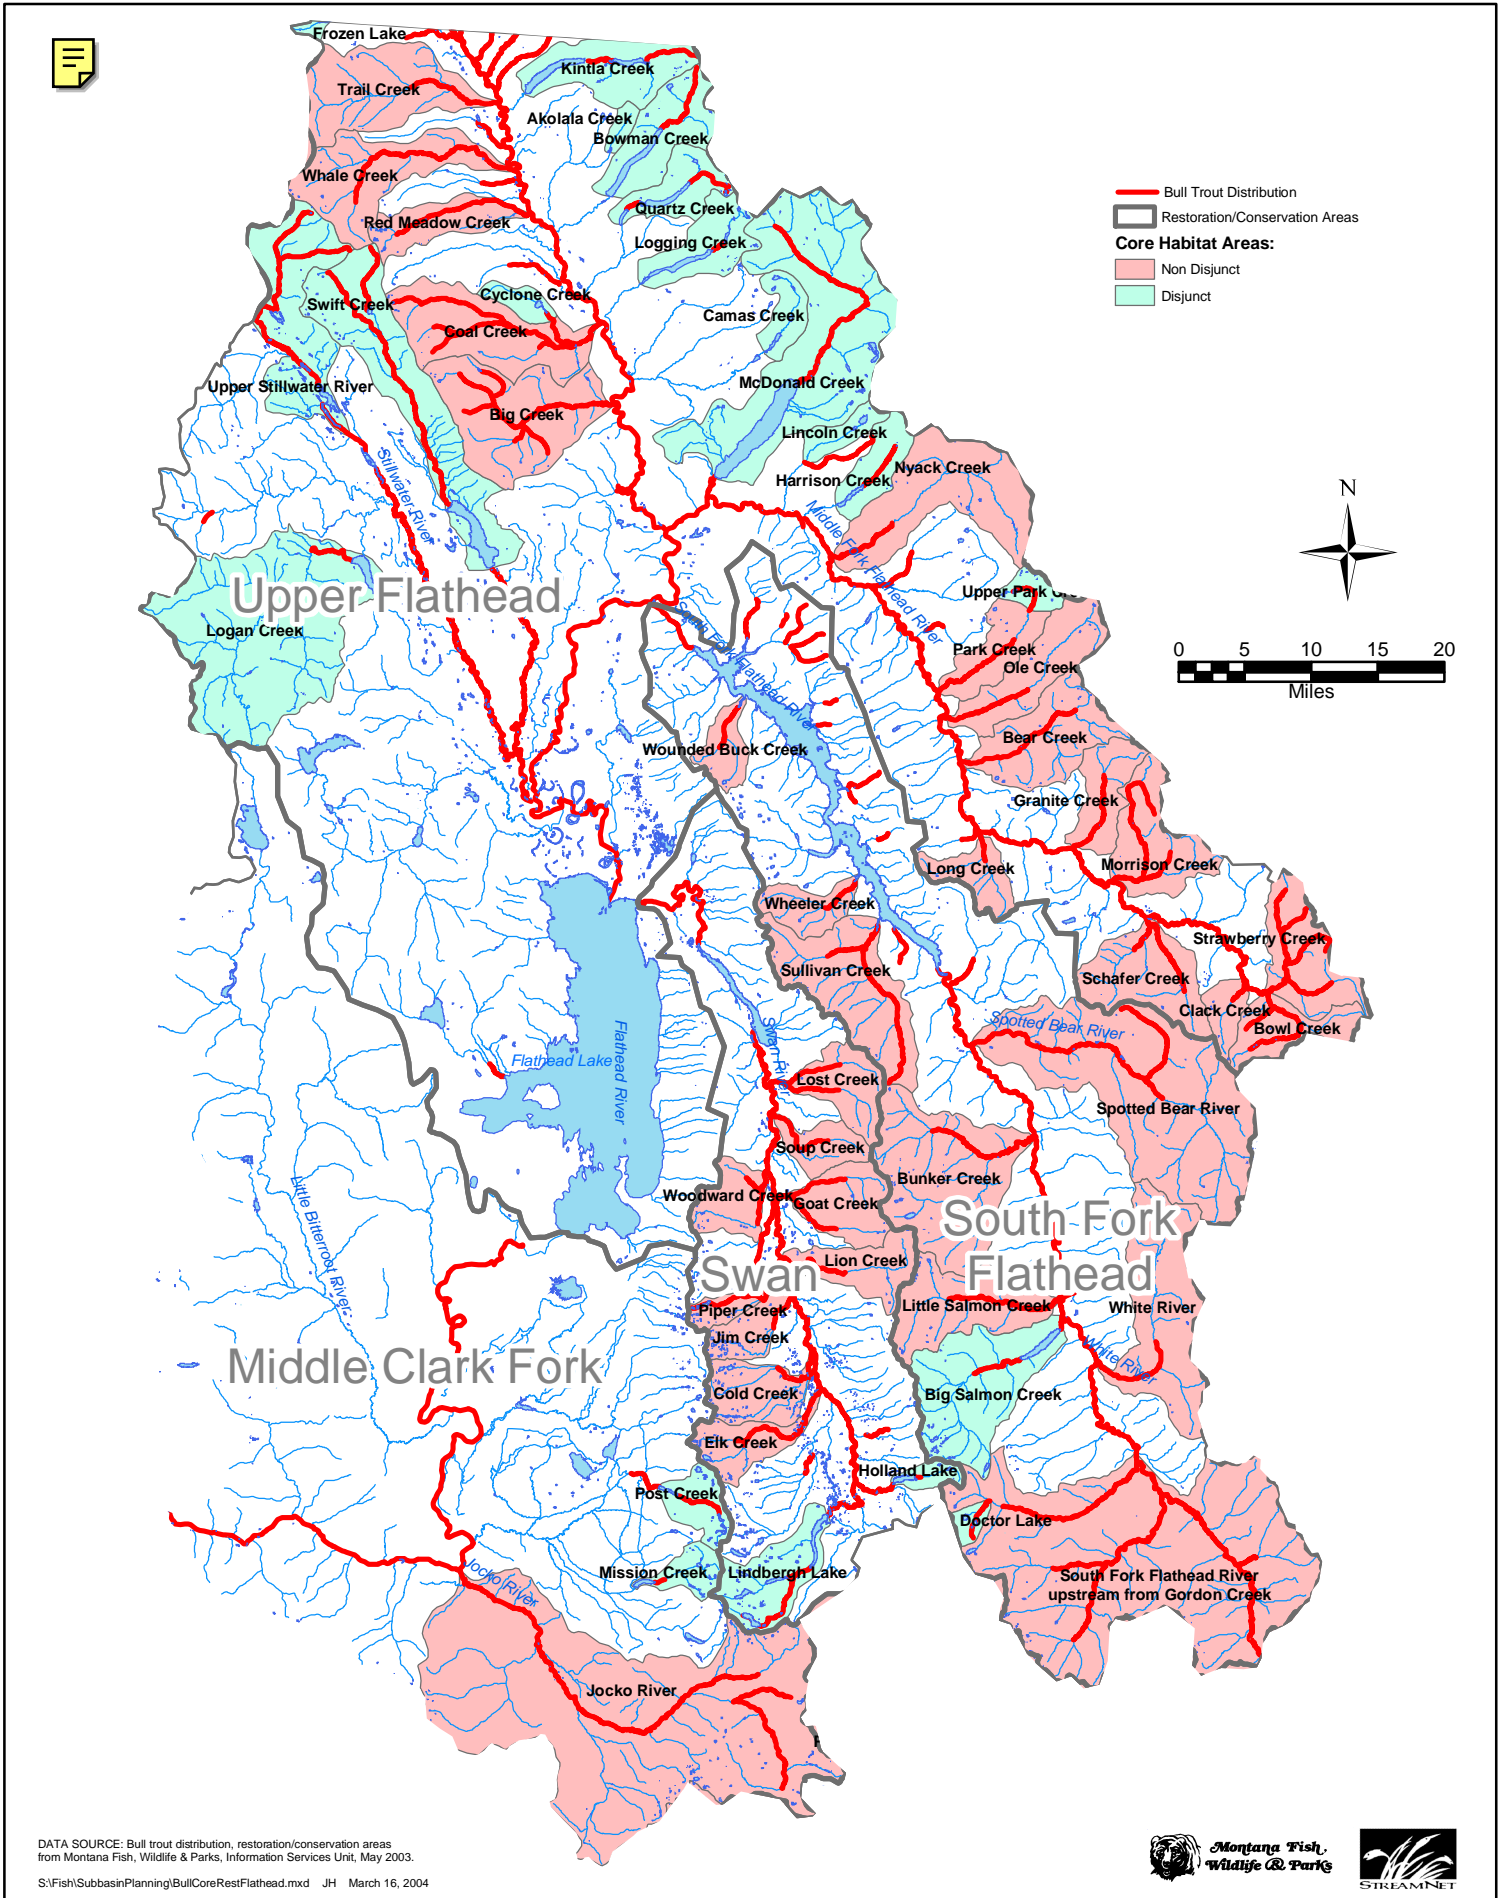

Bull Trout Distribution, Restoration and Core Habitat Areas Flathead Subbasin