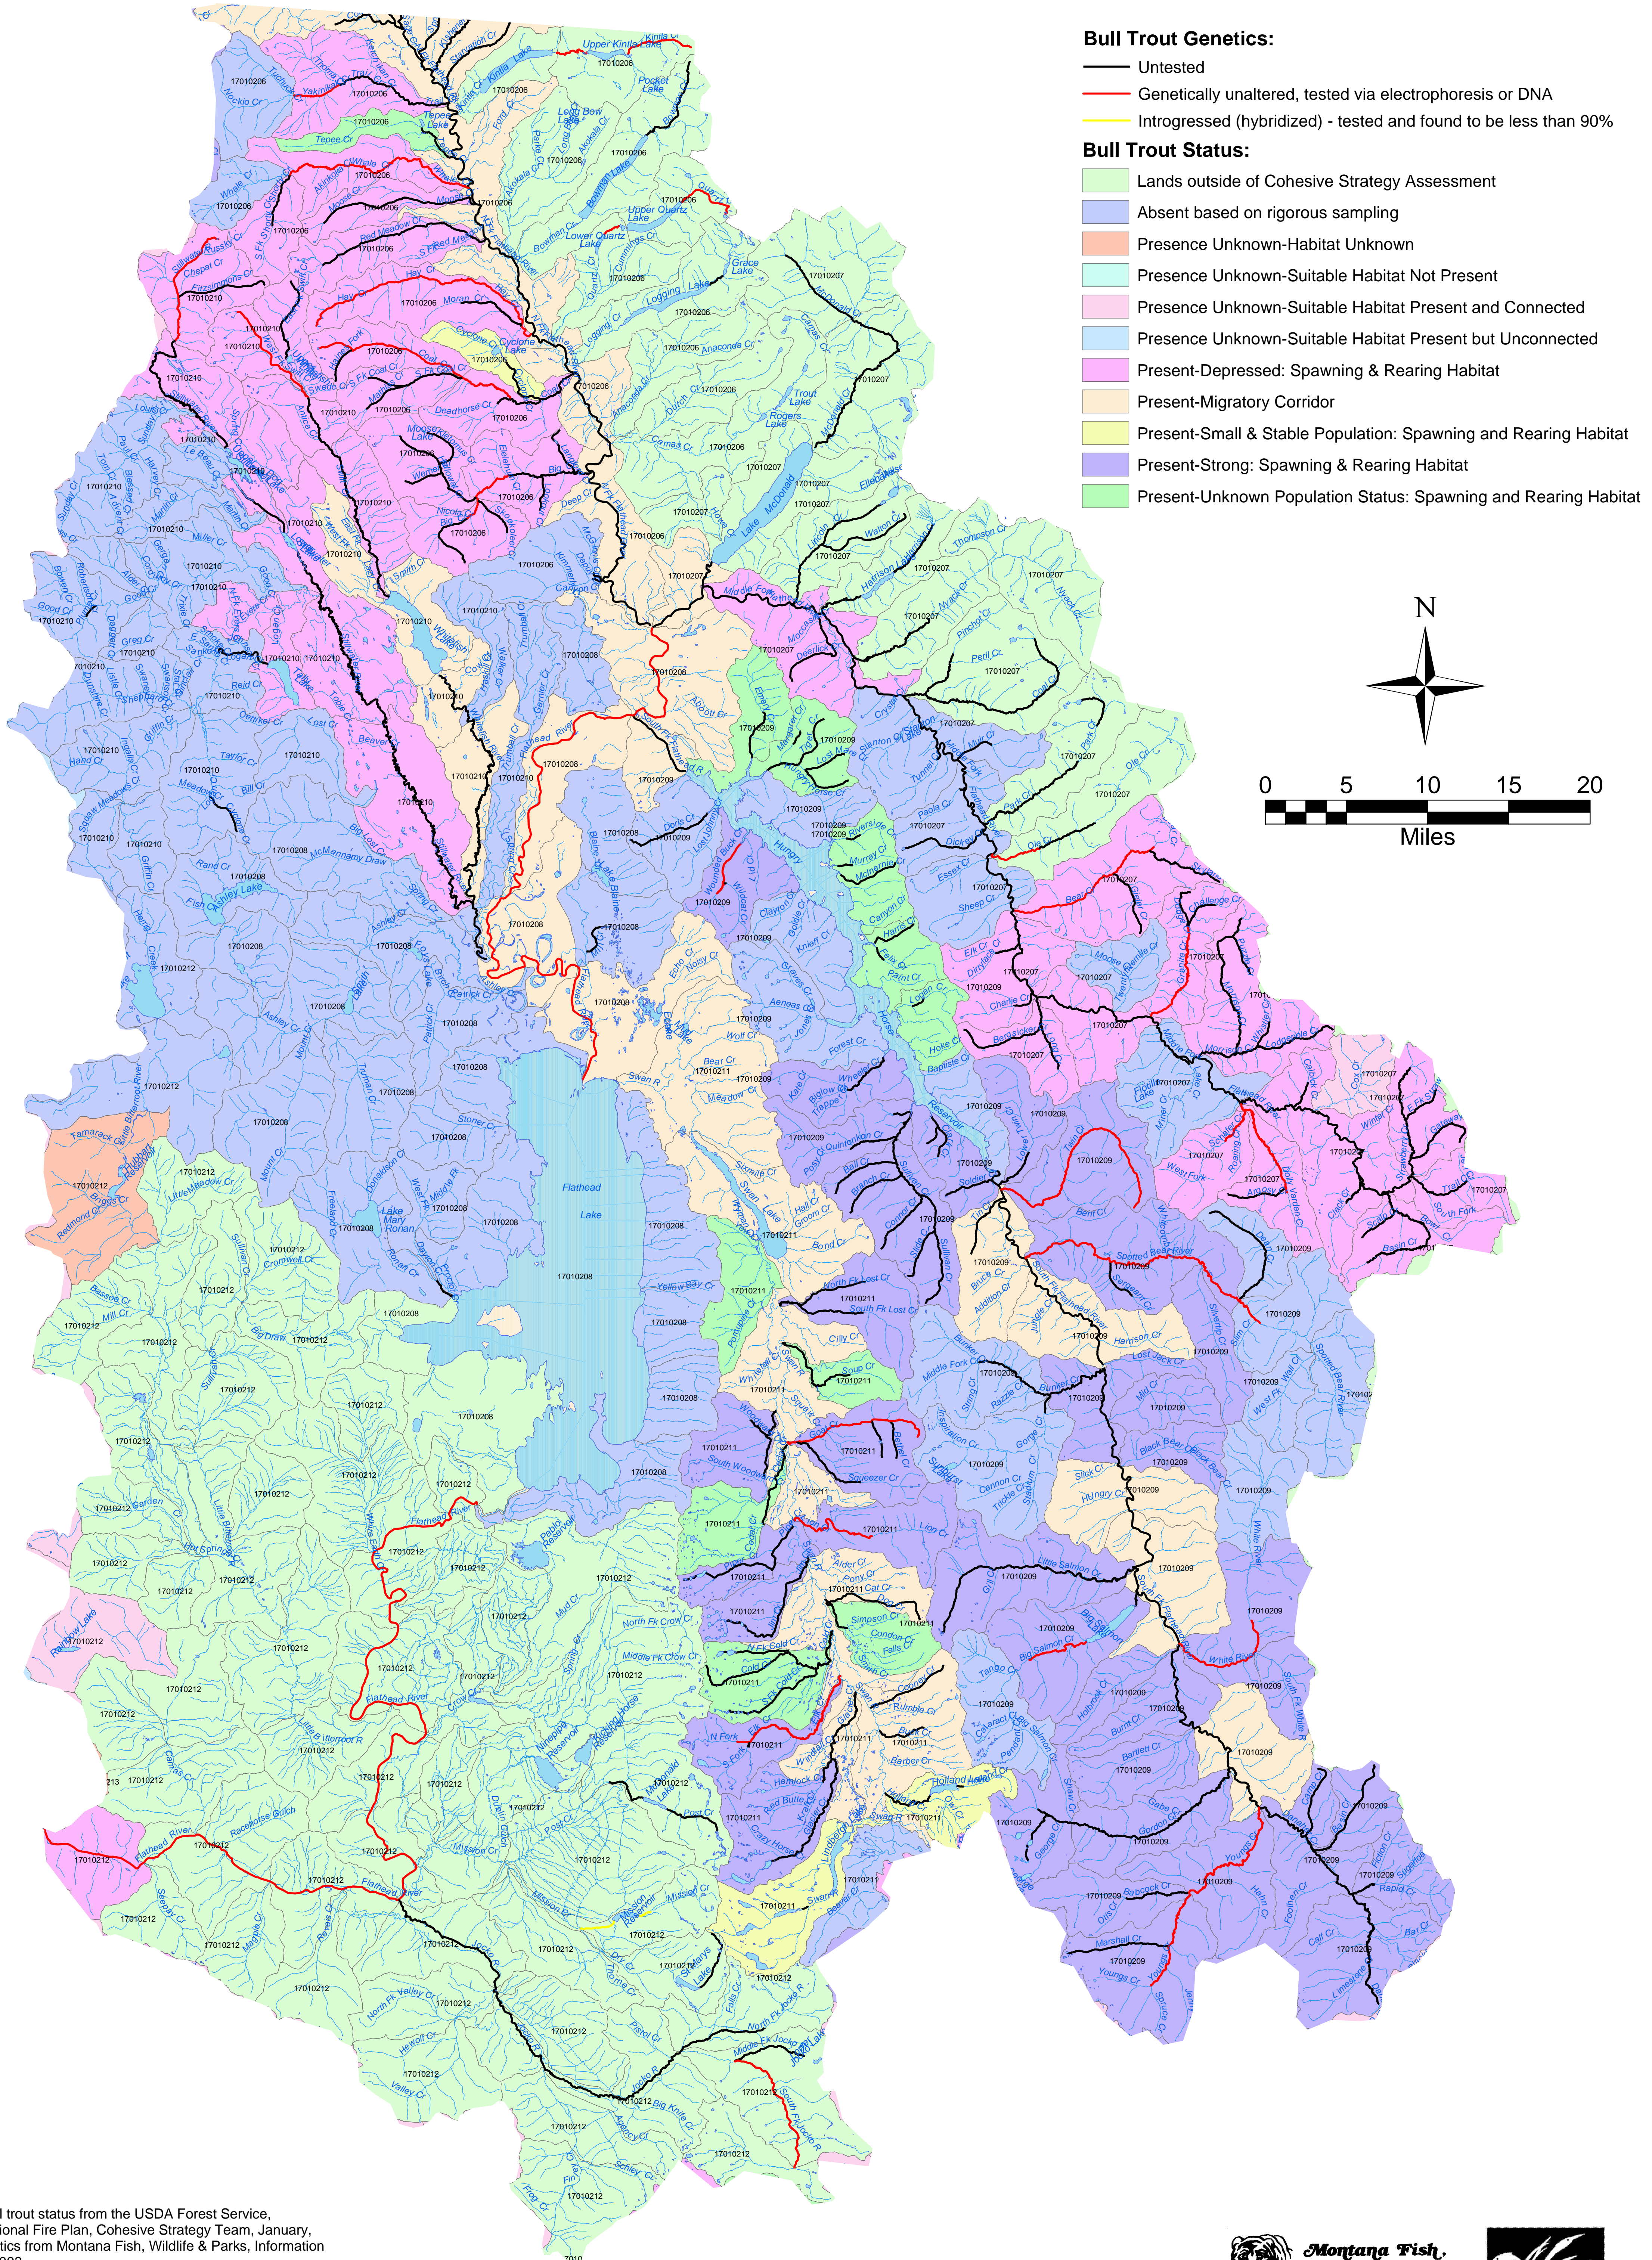

Bull Trout Genetic Distribution & Status Flathead Subbasin

DATA SOURCE: Bull trout status from the USDA Forest Service, Northern Region National Fire Plan, Cohesive Strategy Team, January, 2003. Bull trout genetics from Montana Fish, Wildlife & Parks, Information Services Unit, May 2003.

S:\Fish\SubbasinPlanning\BullStatusFlathead.mxd JH March 15, 2004

Bull Trout Distribution, Restoration and Core Habitat Areas Flathead Subbasin

DATA SOURCE: Bull trout distribution, restoration/conservation areas from Montana Fish, Wildlife & Parks, Information Services Unit, May 2003.
S:\Fish\SubbasinPlanning\BullCoreRestFlathead.mxd JH March 16, 2004