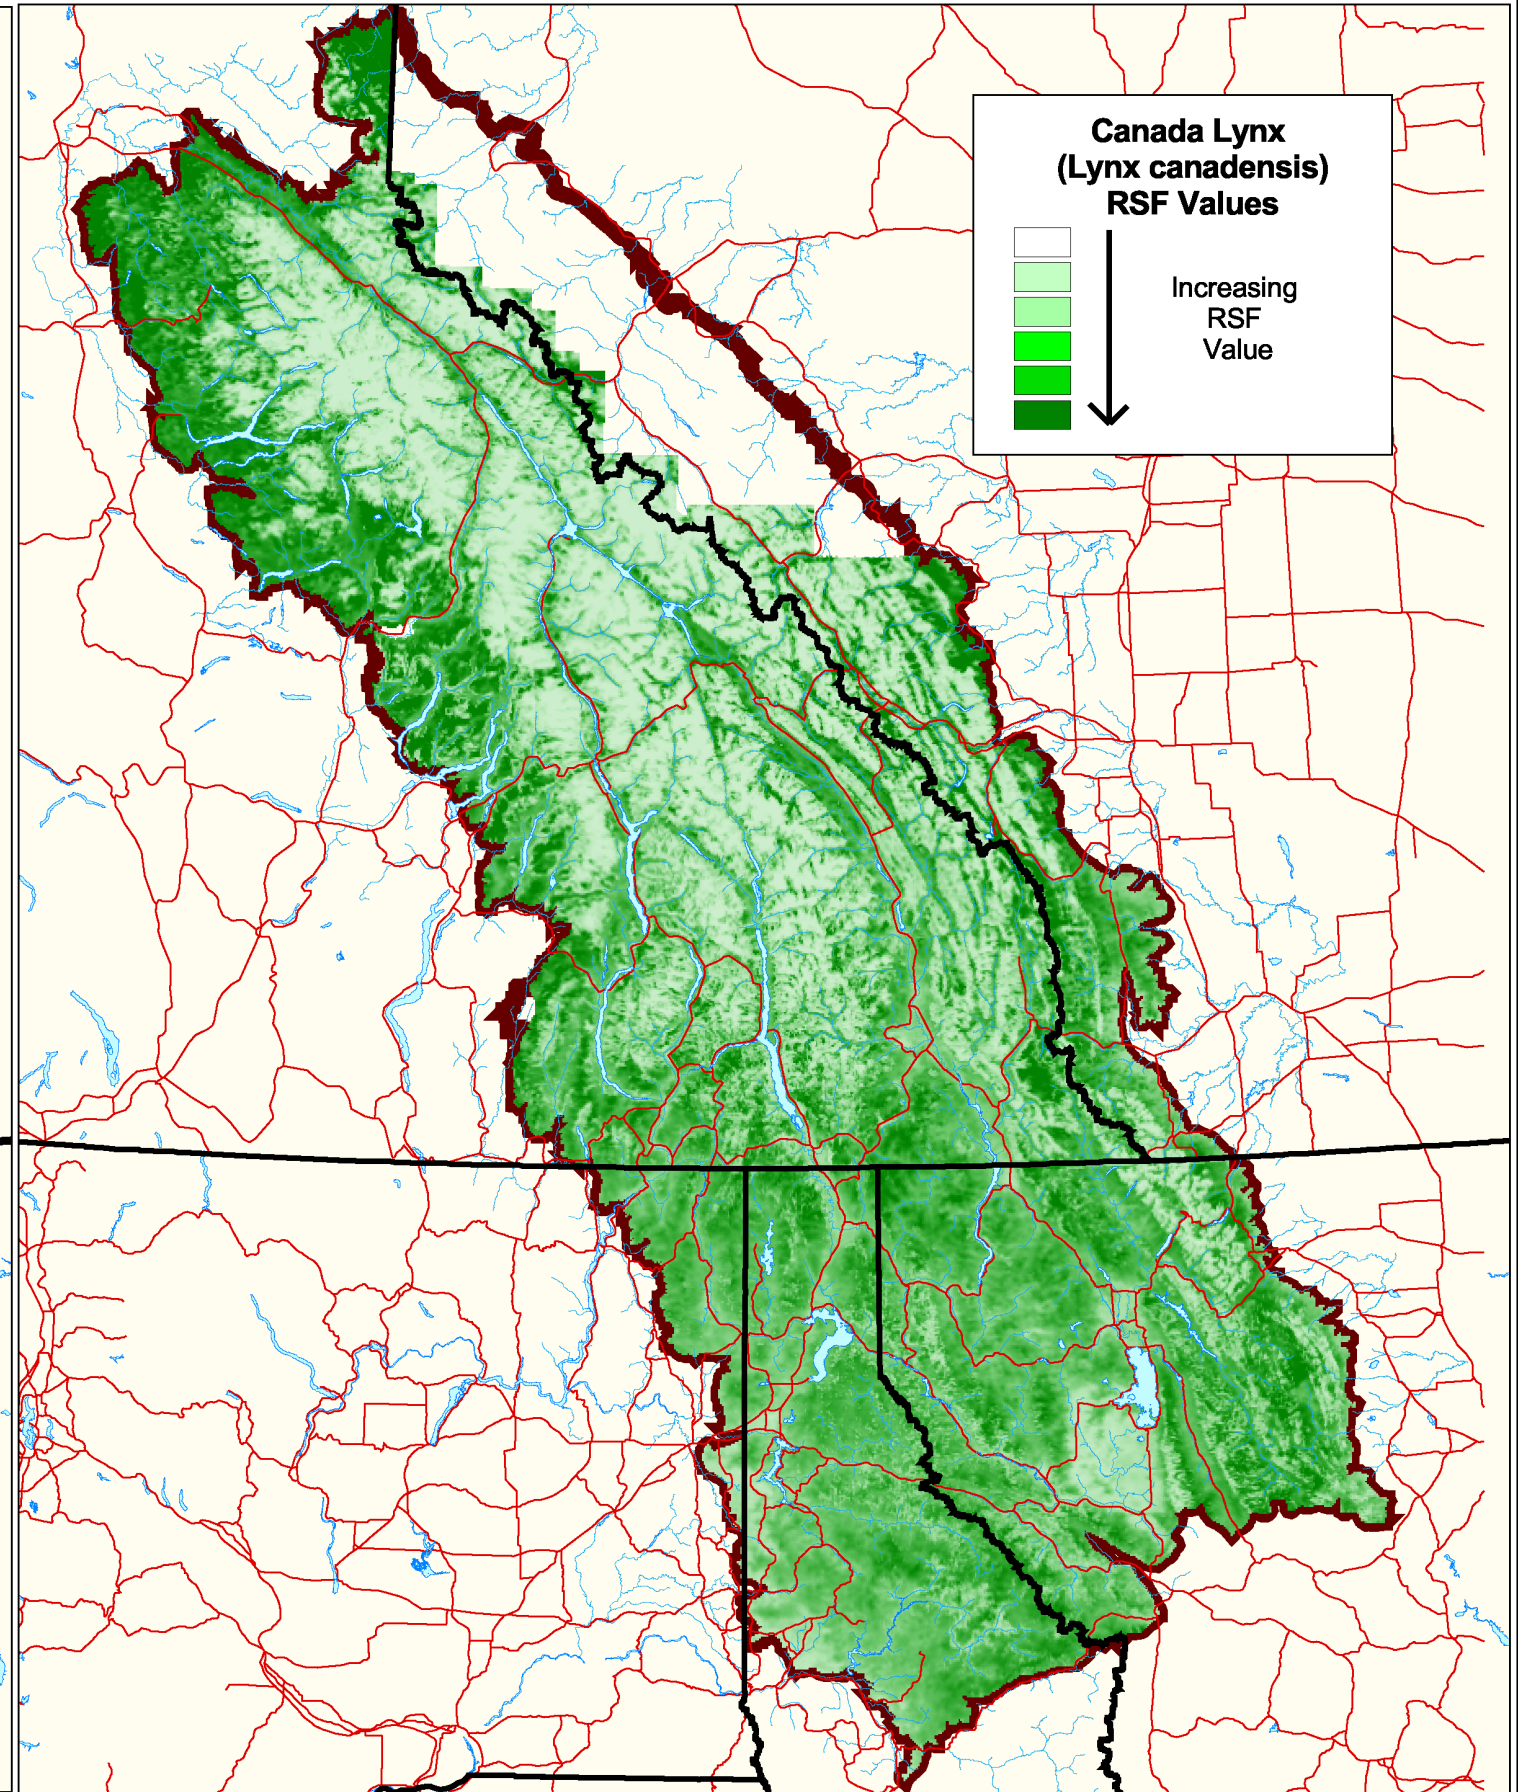

Appendix 72

The Nature Conservancy's SITES Model Wide-Ranging Carnivore Resource Selection Functions Maps

For more information on these maps, go to:

http://www.natureconservancy.ca/files/frame.asp?lang=e_®ion=8&sec=bc_welcome

CANADIAN ROCKY MOUNTAINS ECOREGION: WIDE RANGING CARNIVORE RESOURCE SELECTION FUNCTIONS (RSF)

Legend

- Ecoregion Boundary
- State and Provincial Boundary
- Lakes
- Rivers
- Highways

CANADIAN ROCKY MOUNTAINS ECOREGION: WIDE RANGING CARNIVORE RESOURCE SELECTION FUNCTIONS (RSF)

CANADIAN ROCKY MOUNTAINS ECOREGION: WIDE RANGING CARNIVORE RESOURCE SELECTION FUNCTIONS (RSF)