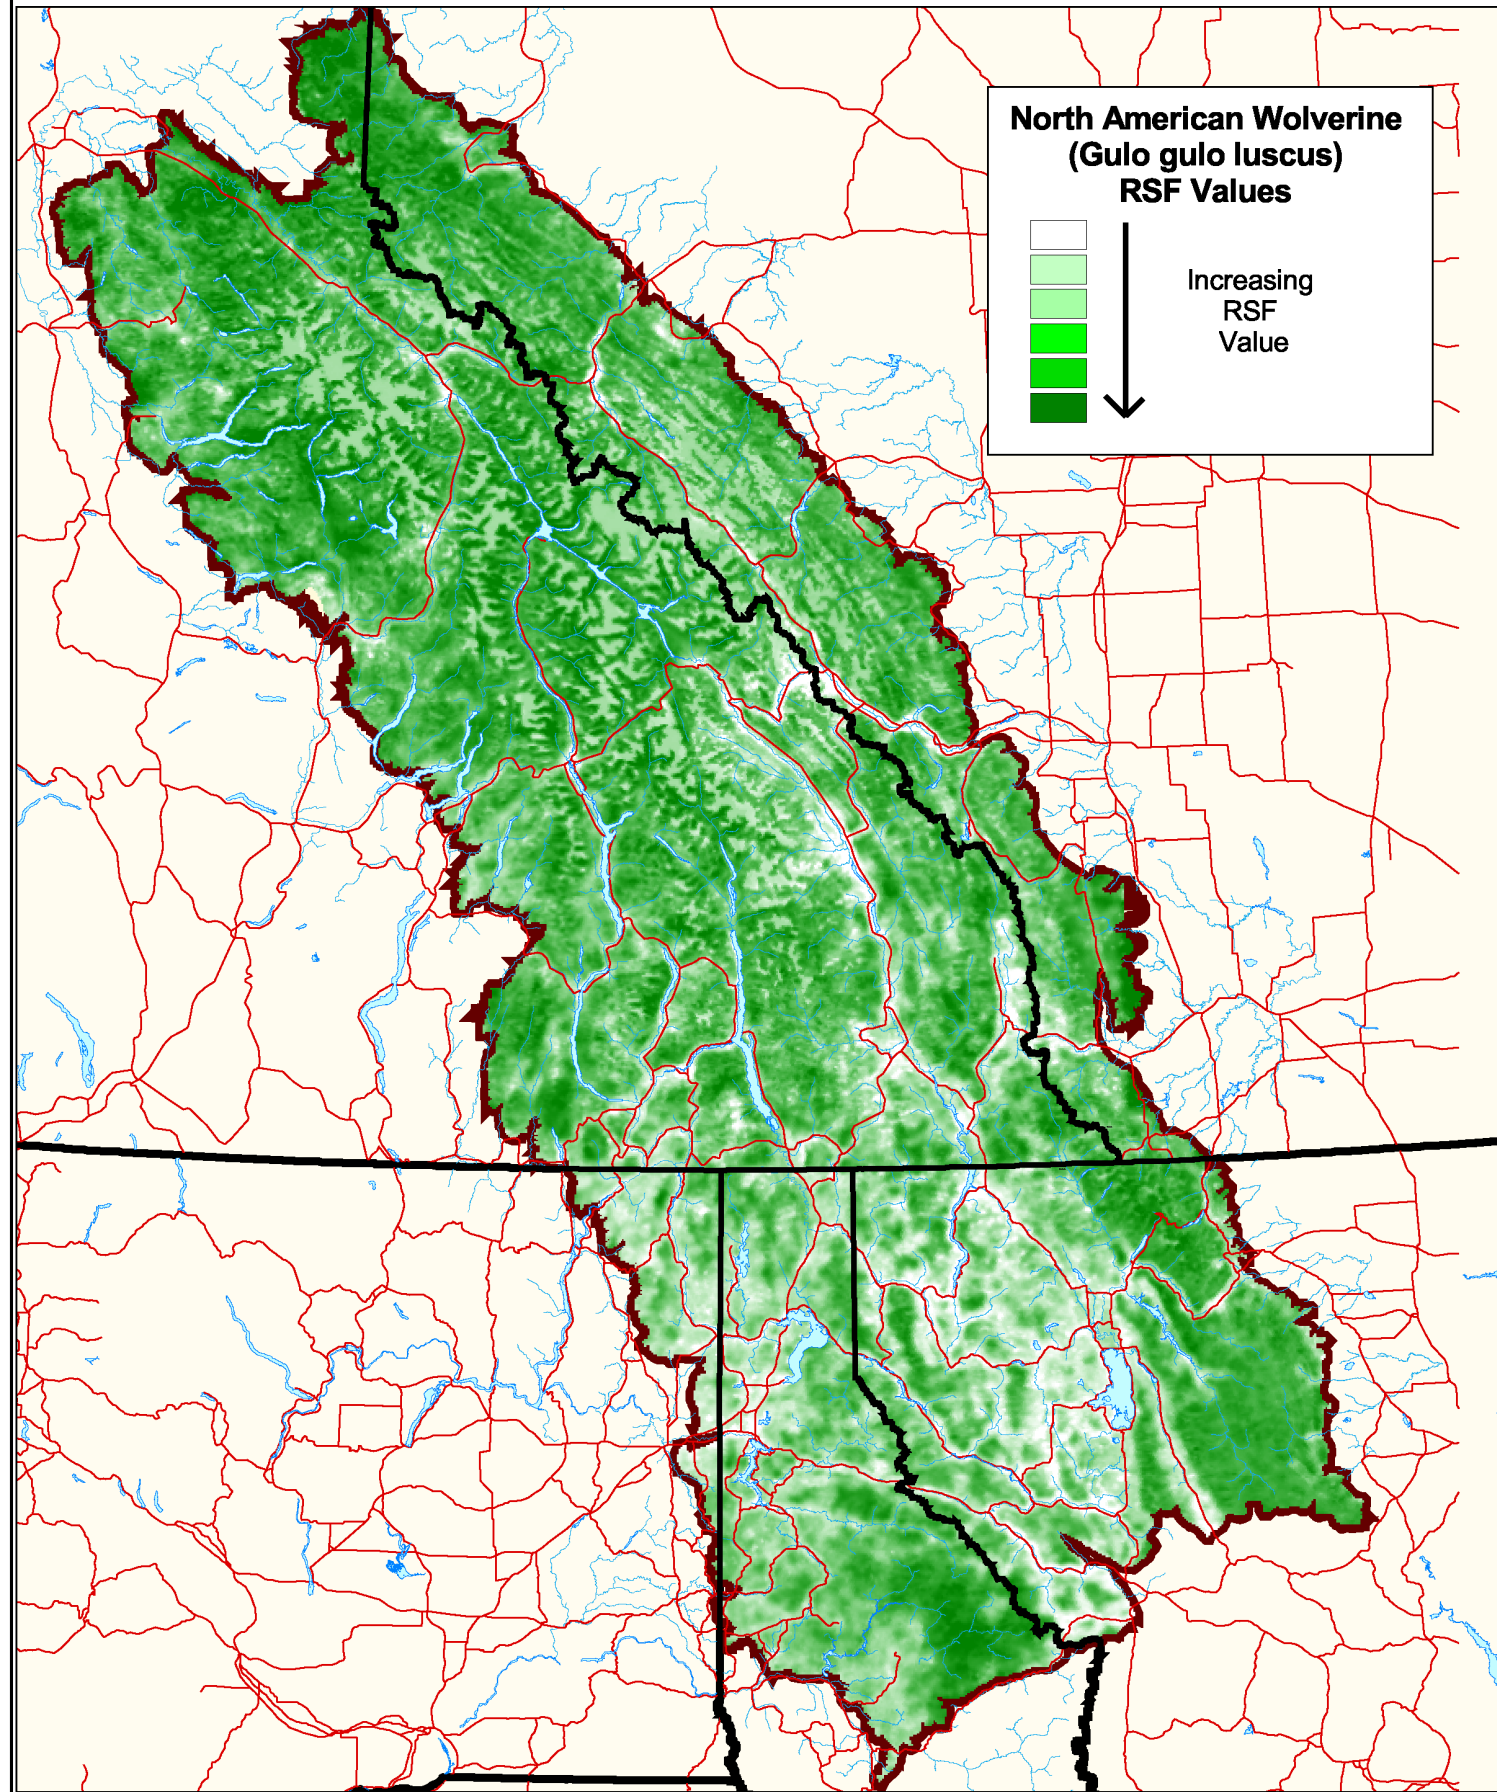

Appendix 72

The Nature Conservancy's SITES Model Wide-Ranging Carnivore Resource Selection Functions Maps

For more information on these maps, go to:

http://www.natureconservancy.ca/files/frame.asp?lang=e_®ion=8&sec=bc_welcome

CANADIAN ROCKY MOUNTAINS ECOREGION: WIDE RANGING CARNIVORE RESOURCE SELECTION FUNCTIONS (RSF)

Legend

- Ecoregion Boundary
- State and Provincial Boundary
- Lakes
- Rivers
- Highways

CANADIAN ROCKY MOUNTAINS ECOREGION: WIDE RANGING CARNIVORE RESOURCE SELECTION FUNCTIONS (RSF)

CANADIAN ROCKY MOUNTAINS ECOREGION: WIDE RANGING CARNIVORE RESOURCE SELECTION FUNCTIONS (RSF)