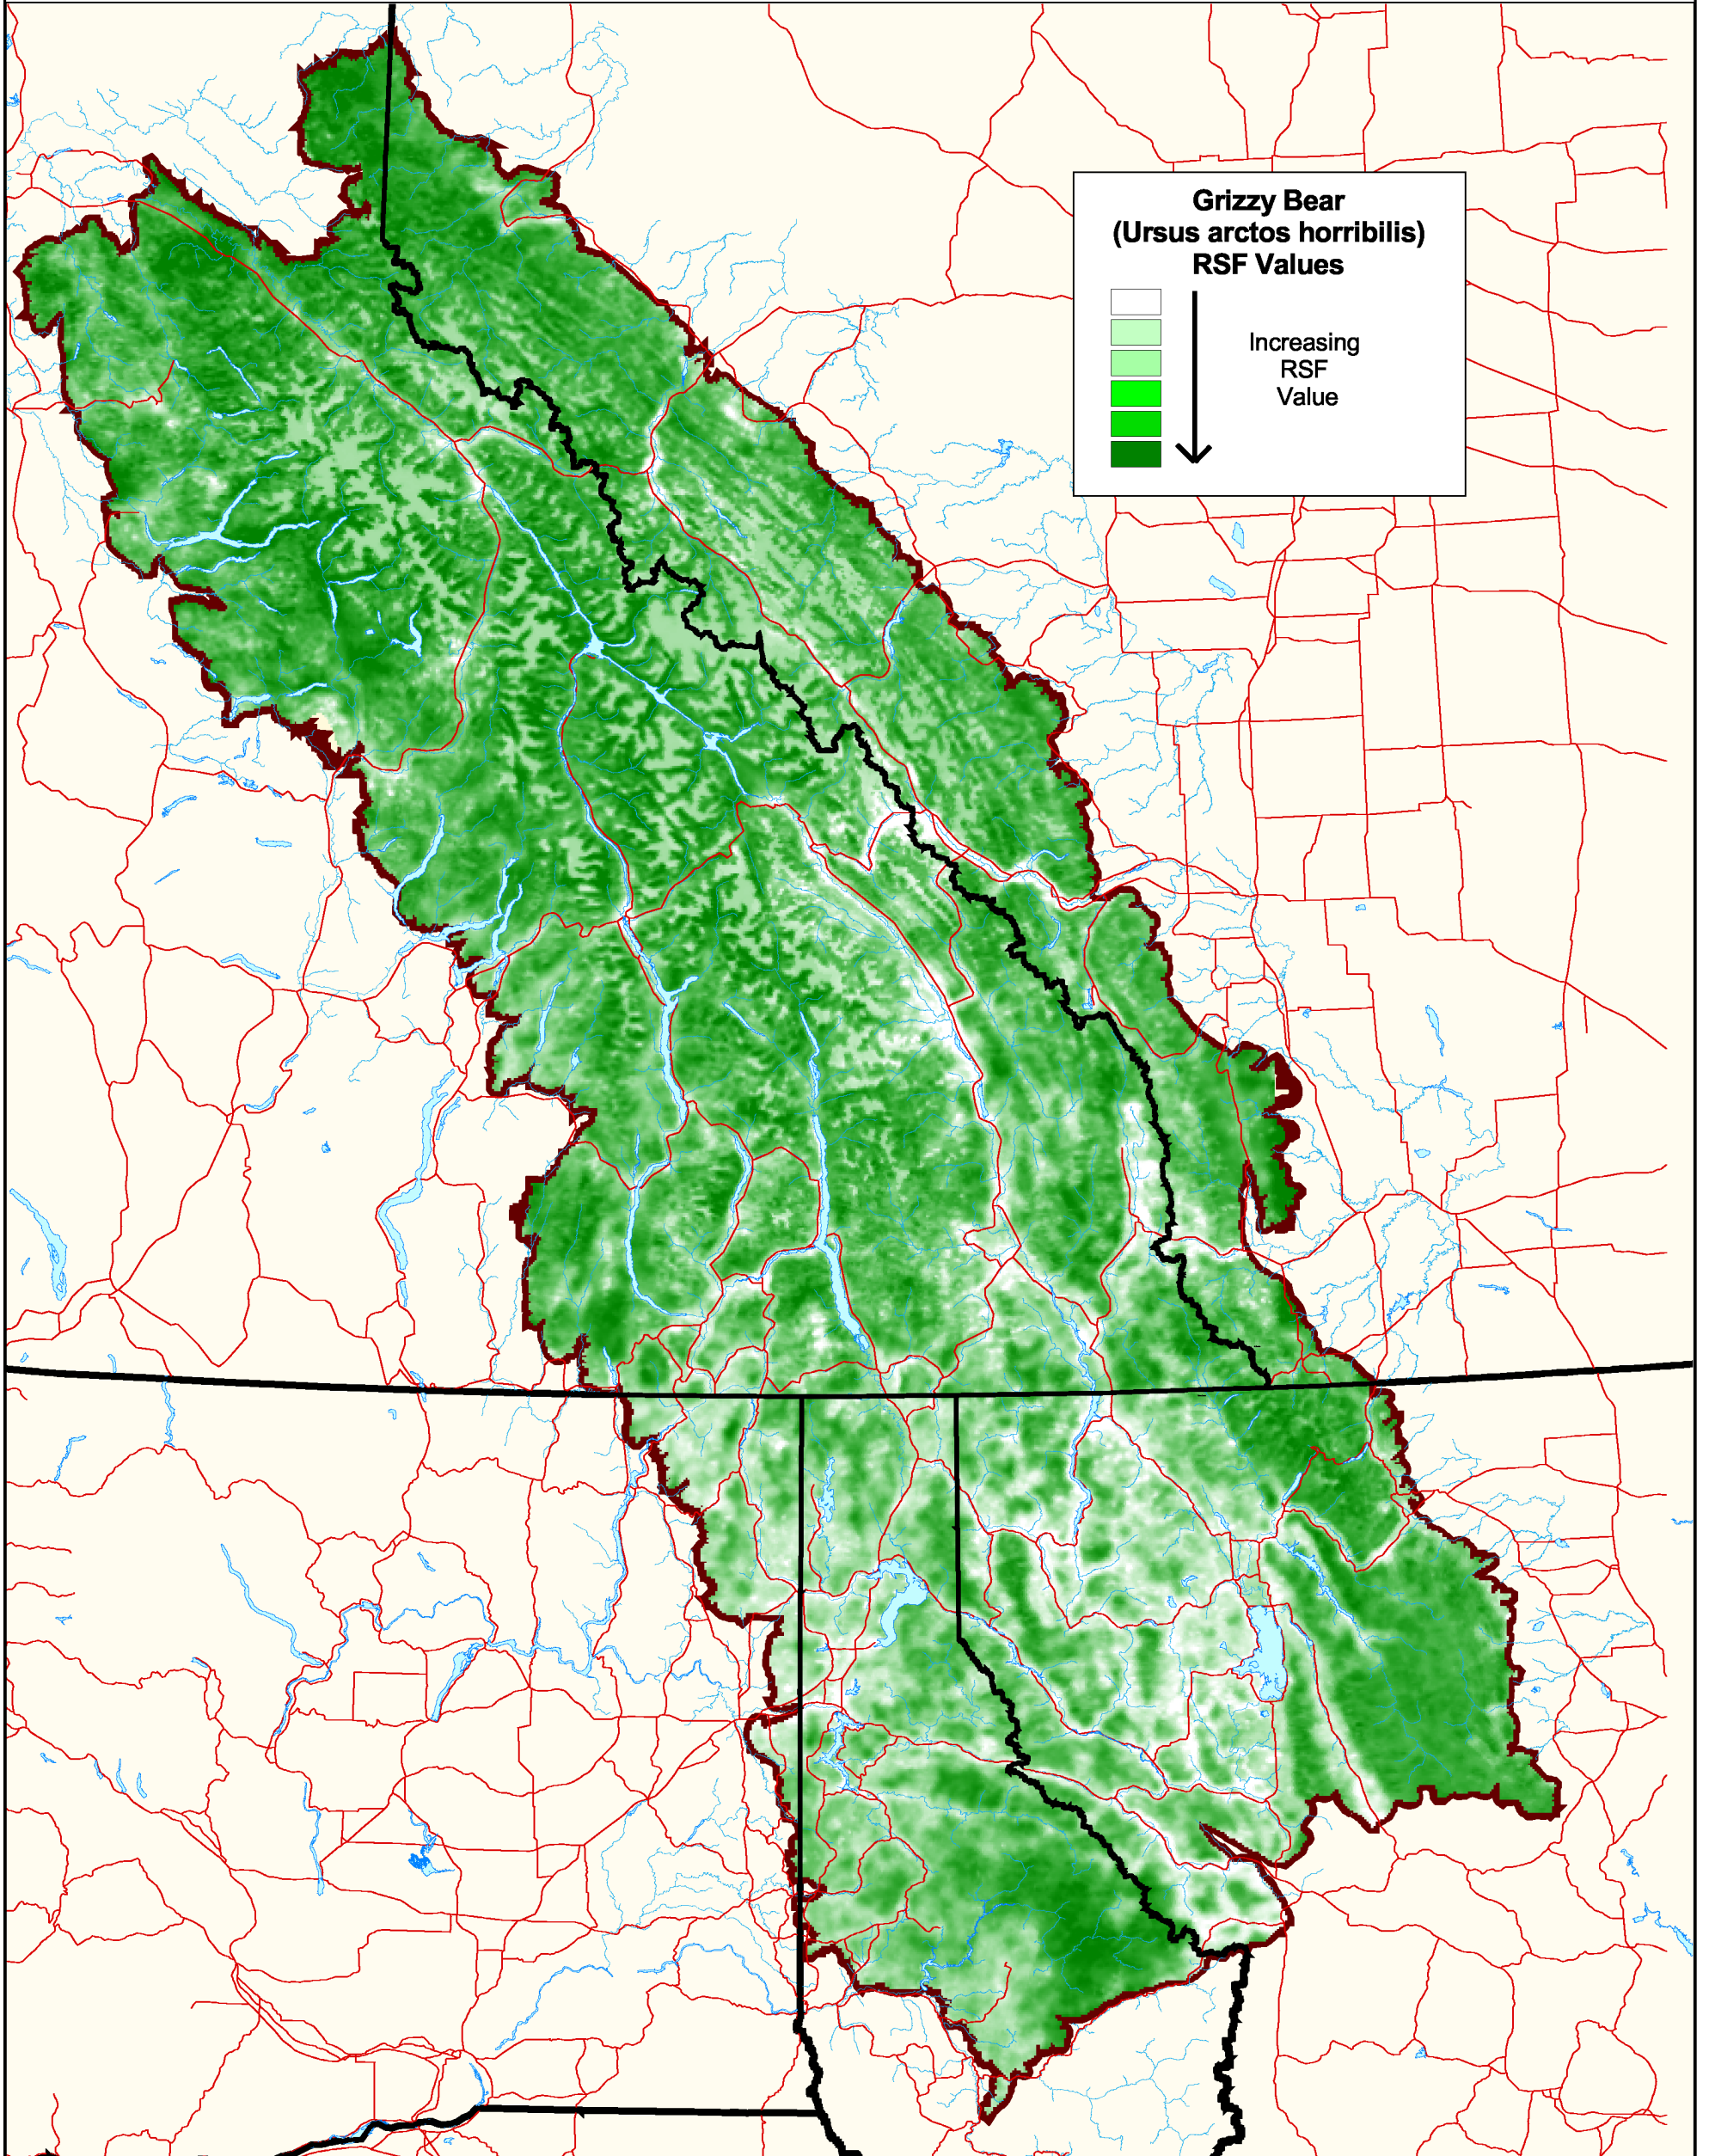

Appendix 72

The Nature Conservancy's SITES Model Wide-Ranging Carnivore Resource Selection Functions Maps

For more information on these maps, go to:

http://www.natureconservancy.ca/files/frame.asp?lang=e_®ion=8&sec=bc_welcome

CANADIAN ROCKY MOUNTAINS ECOREGION: WIDE RANGING CARNIVORE RESOURCE SELECTION FUNCTIONS (RSF)

Legend

- Ecoregion Boundary
- State and Provincial Boundary
- Lakes
- Rivers
- Highways

CANADIAN ROCKY MOUNTAINS ECOREGION: WIDE RANGING CARNIVORE RESOURCE SELECTION FUNCTIONS (RSF)

CANADIAN ROCKY MOUNTAINS ECOREGION: WIDE RANGING CARNIVORE RESOURCE SELECTION FUNCTIONS (RSF)