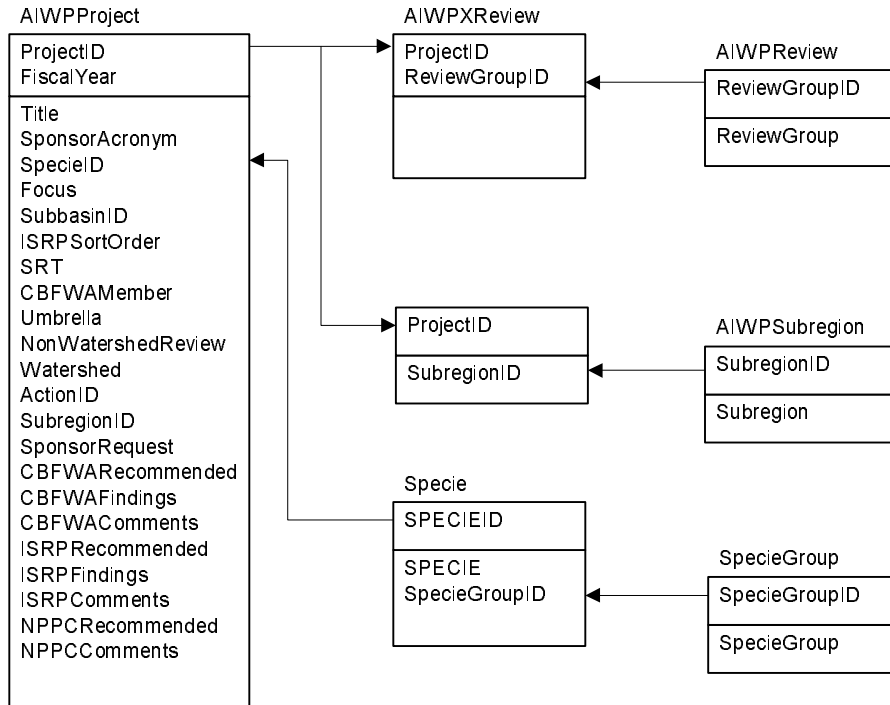

- All relationships are inner joins.
- Rounded corners denote dependant tables.
- Arrows represent the many side of one-to-many relationships.

**ER Diagram for Annual Implementation Work Plan (AIWP) data.**

StreamNet Database	Edit Date: 7/13/99 4:36:15 PM	
Diagram of Annual Implementation Work Plan (AIWP) Information component		
Target DB: SQL Server 6.5	Rev: 0	Creator: David Graves
Filename: AIWP.vsd		Company: PSMFC