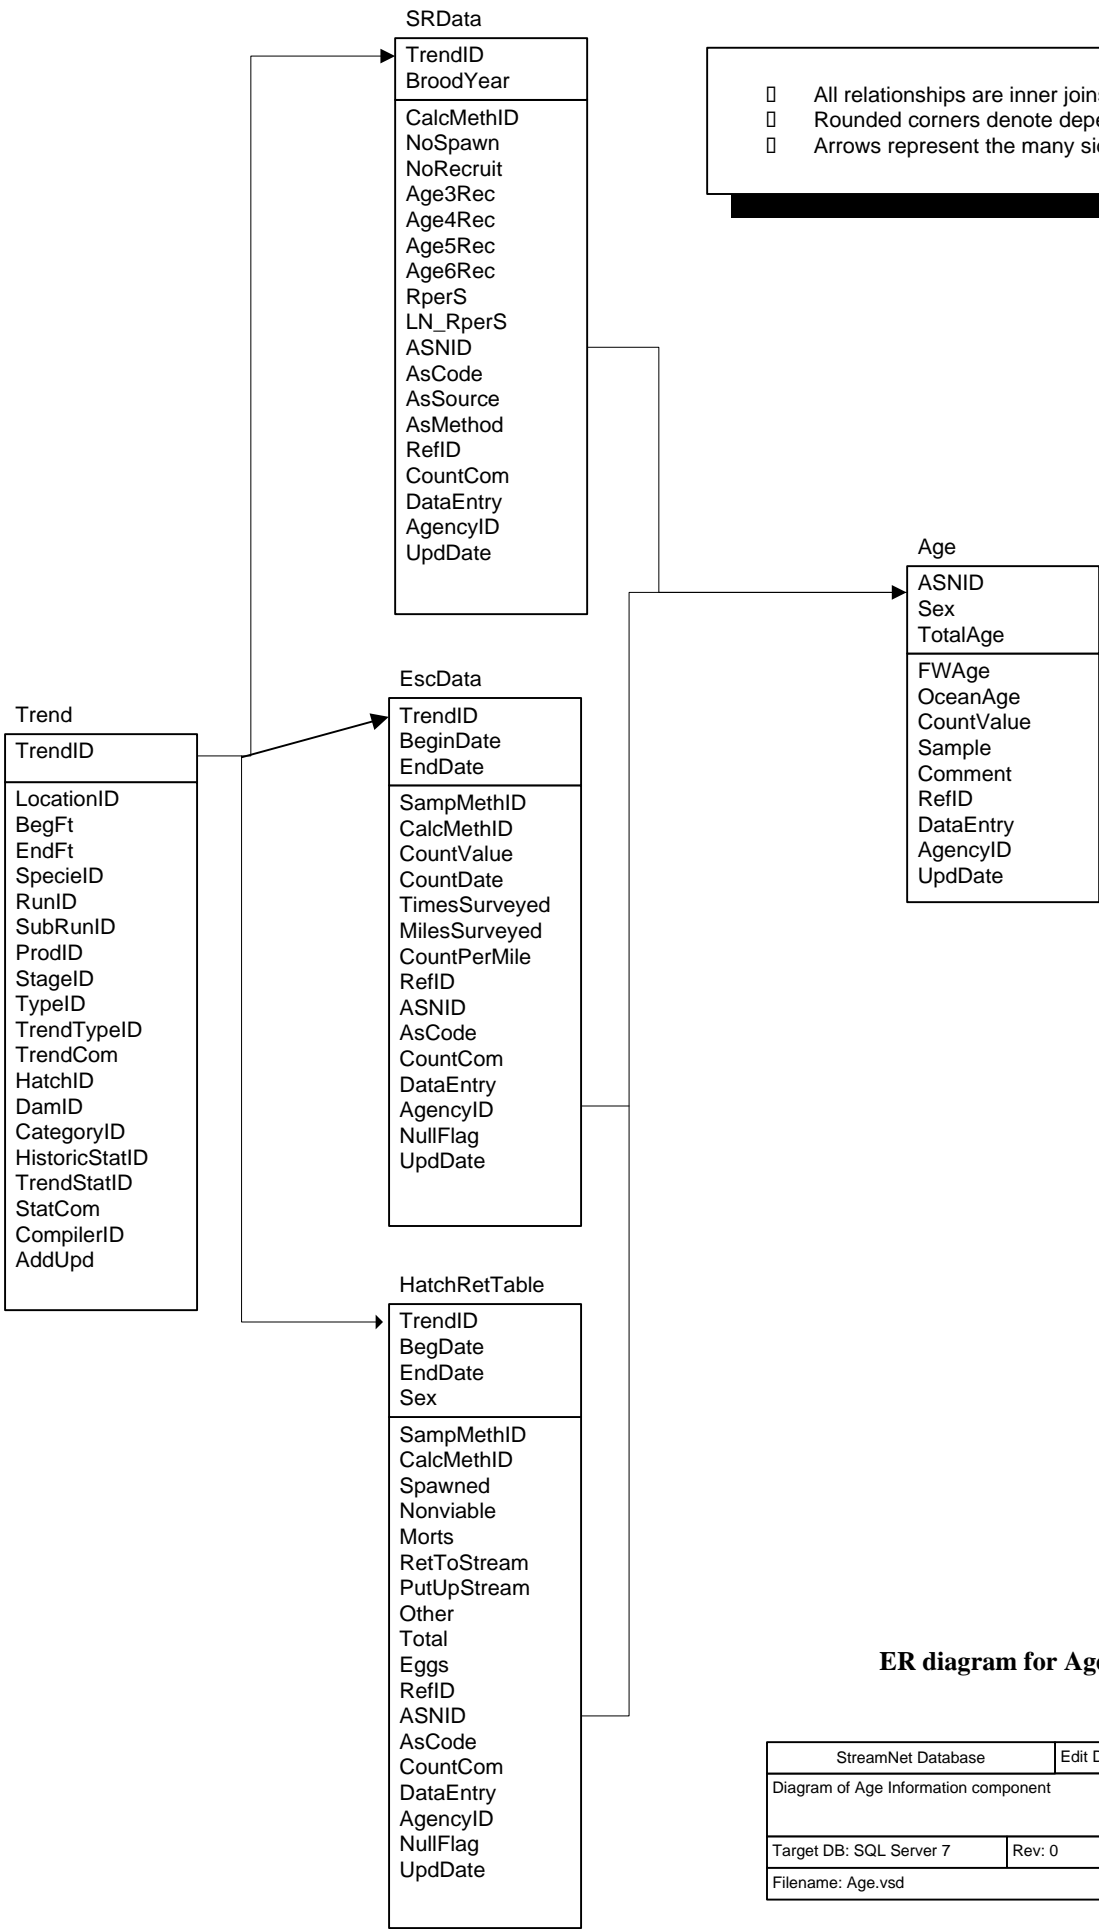

□ All relationships are inner joins.
 □ Rounded corners denote dependant tables.
 □ Arrows represent the many side of one-to-many relationships.

ER diagram for Age data.

StreamNet Database	Edit Date: 8/3/03 2:23:59 PM	
Diagram of Age Information component		
Target DB: SQL Server 7	Rev: 0	Creator: Greg Wilke
Filename: Age.vsd	Company: PSMFC	