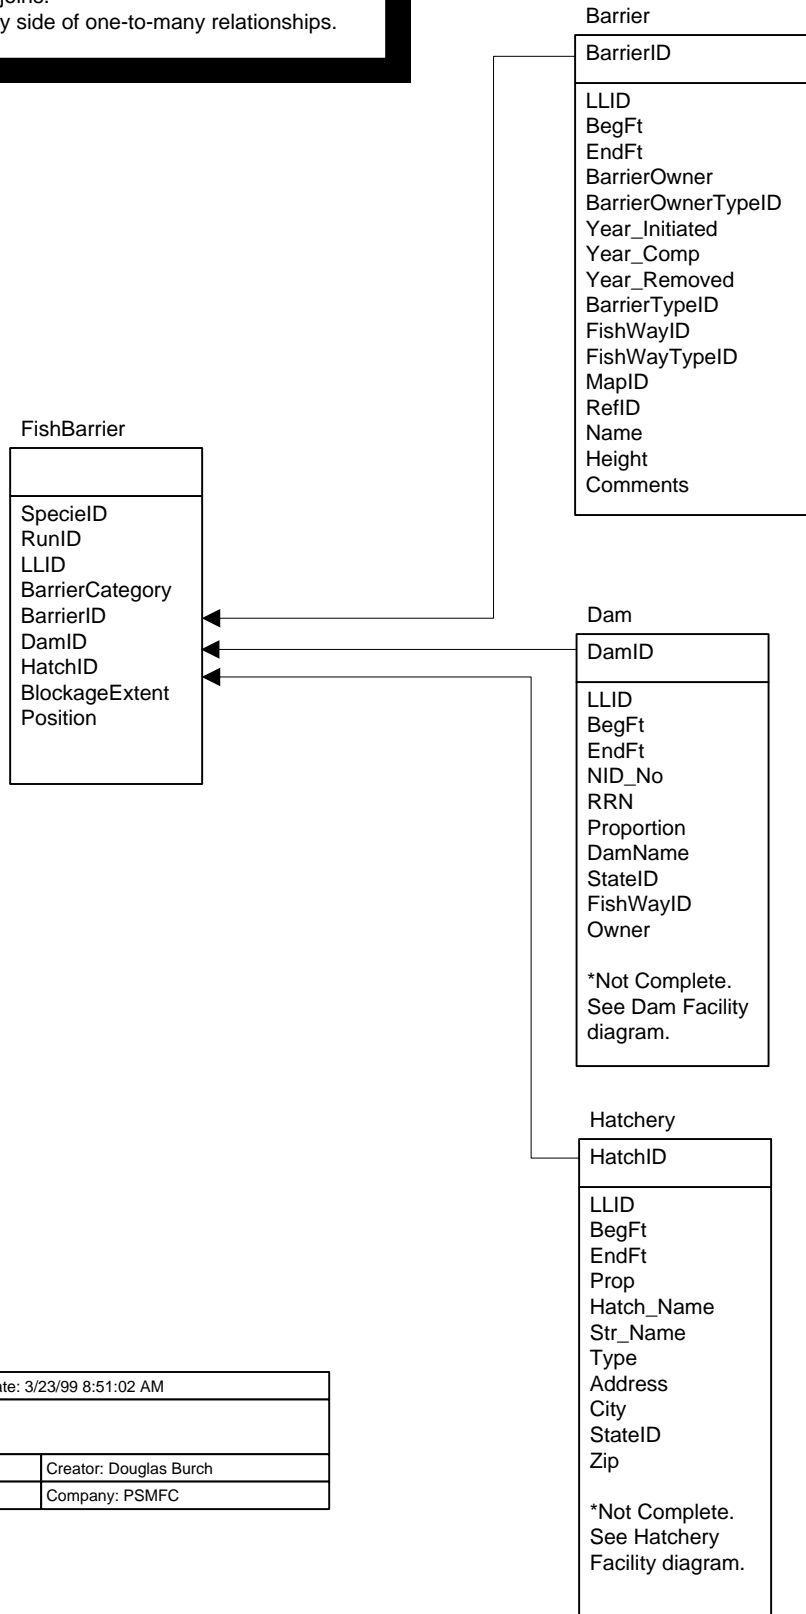

- All relationships are inner joins.
- Arrows represent the many side of one-to-many relationships.

StreamNet Database		Edit Date: 3/23/99 8:51:02 AM
Diagram of Barrier Information component.		
Target DB: SQL Server 6.5	Rev: 0	Creator: Douglas Burch
Filename: Barrier.vsd	Company: PSMFC	

Figure 3. ER diagram for barrier data.