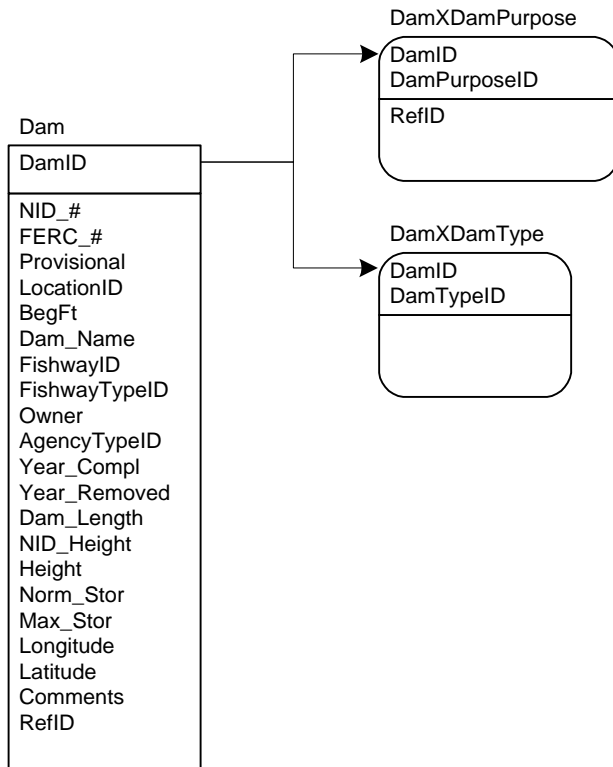

- Lines without arrows represent one-to-one relationships.
- Arrows represent the many side of one-to-many relationships.

StreamNet database		Edit Date: 7/17/03 2:56:17 PM
Diagram of Dam Facility information component.		
Target DB: SQL Server 7.0	Rev: 0	Last modified by: Michael Banach
Filename: Dam.vsd	Organization: PSMFC	

**Figure 8. ER diagram for dam facility data.**