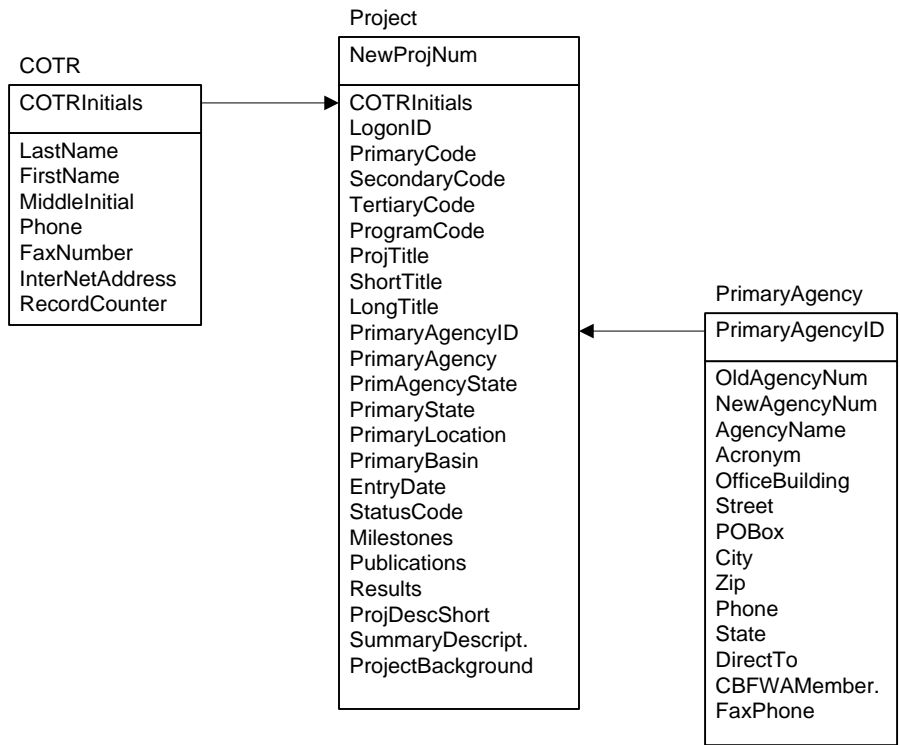

- All relationships are inner joins.
- Rounded corners denote dependant tables.
- Arrows represent the many side of one-to-many relationships.

ER Diagram for Fish and Wildlife Projects (BPA)

StreamNet Database		Edit Date: 7/1/99 9:07:00 AM
Diagram of Fish and Wilflife Information components		
Target DB: SQL Server 6.5	Rev: 0	Creator: David Graves
Filename: Fish&Wildlife.vsd	Company: PSMFC	