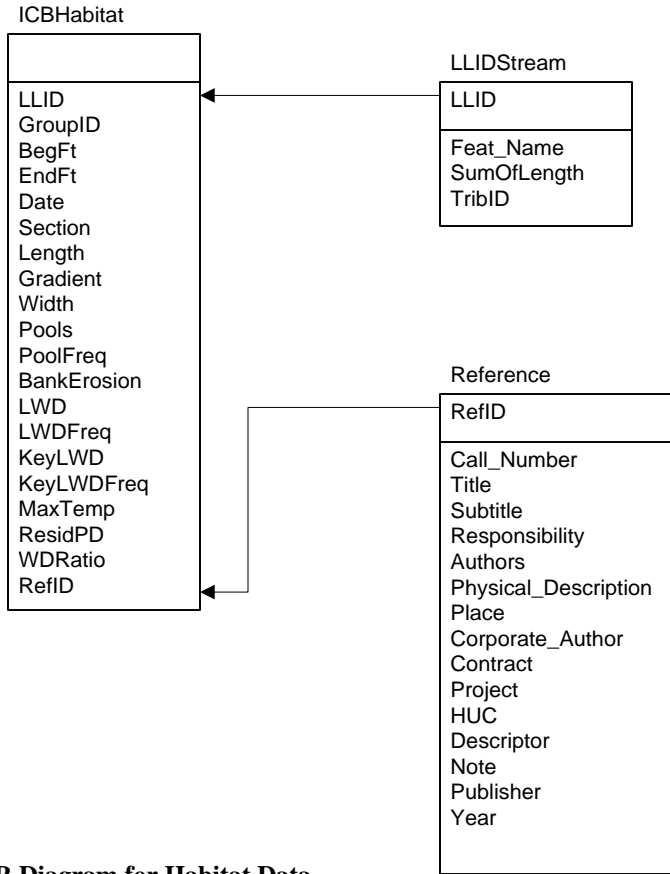

- All relationships are inner joins.
- Rounded corners denote dependant tables.
- Arrows represent the many side of one-to-many relationships.

ER Diagram for Habitat Data

StreamNet Database	Edit Date: 7/20/99 11:02:01 AM	
Diagram of Habitat Information Component.		
Target DB: SQL Server 6.5	Rev: 0	Creator: David Graves
Filename: Habitat.vsd	Company: PSMFC	