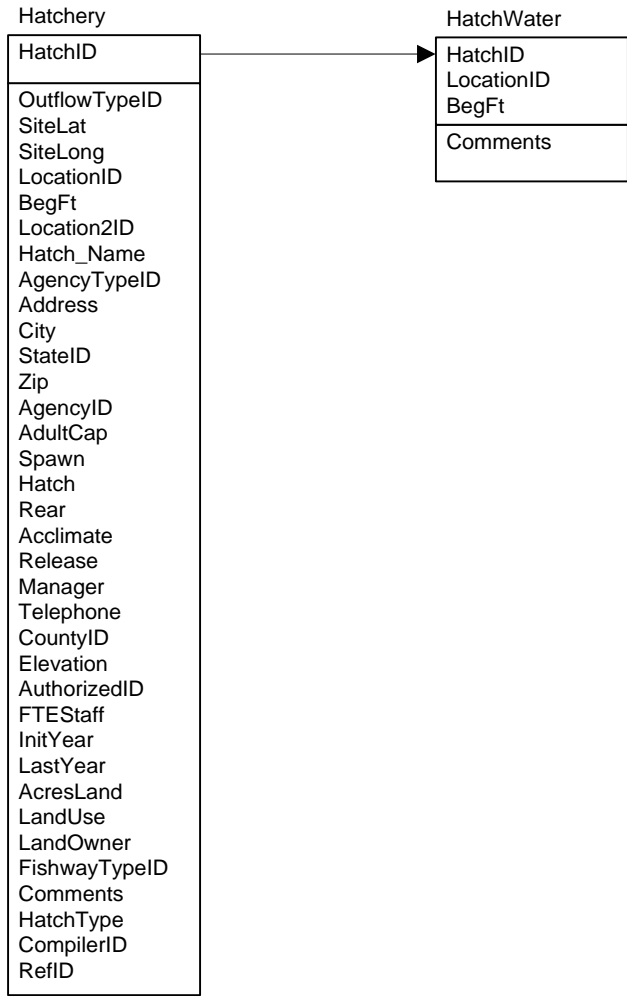

- Lines without arrows indicate one-to-one relationships.
- Arrows represent the many side of one-to-many relationships.

StreamNet database		Edit Date: 7/30/03 10:40:26 AM
Diagram of Hatchery Facility information component.		
Target DB: SQL Server 7.0	Rev: 0	Last modified by: Michael Banach
Filename: Hatchery.vsd		Organization: PSMFC

Figure 7. ER diagram for hatchery facility data.