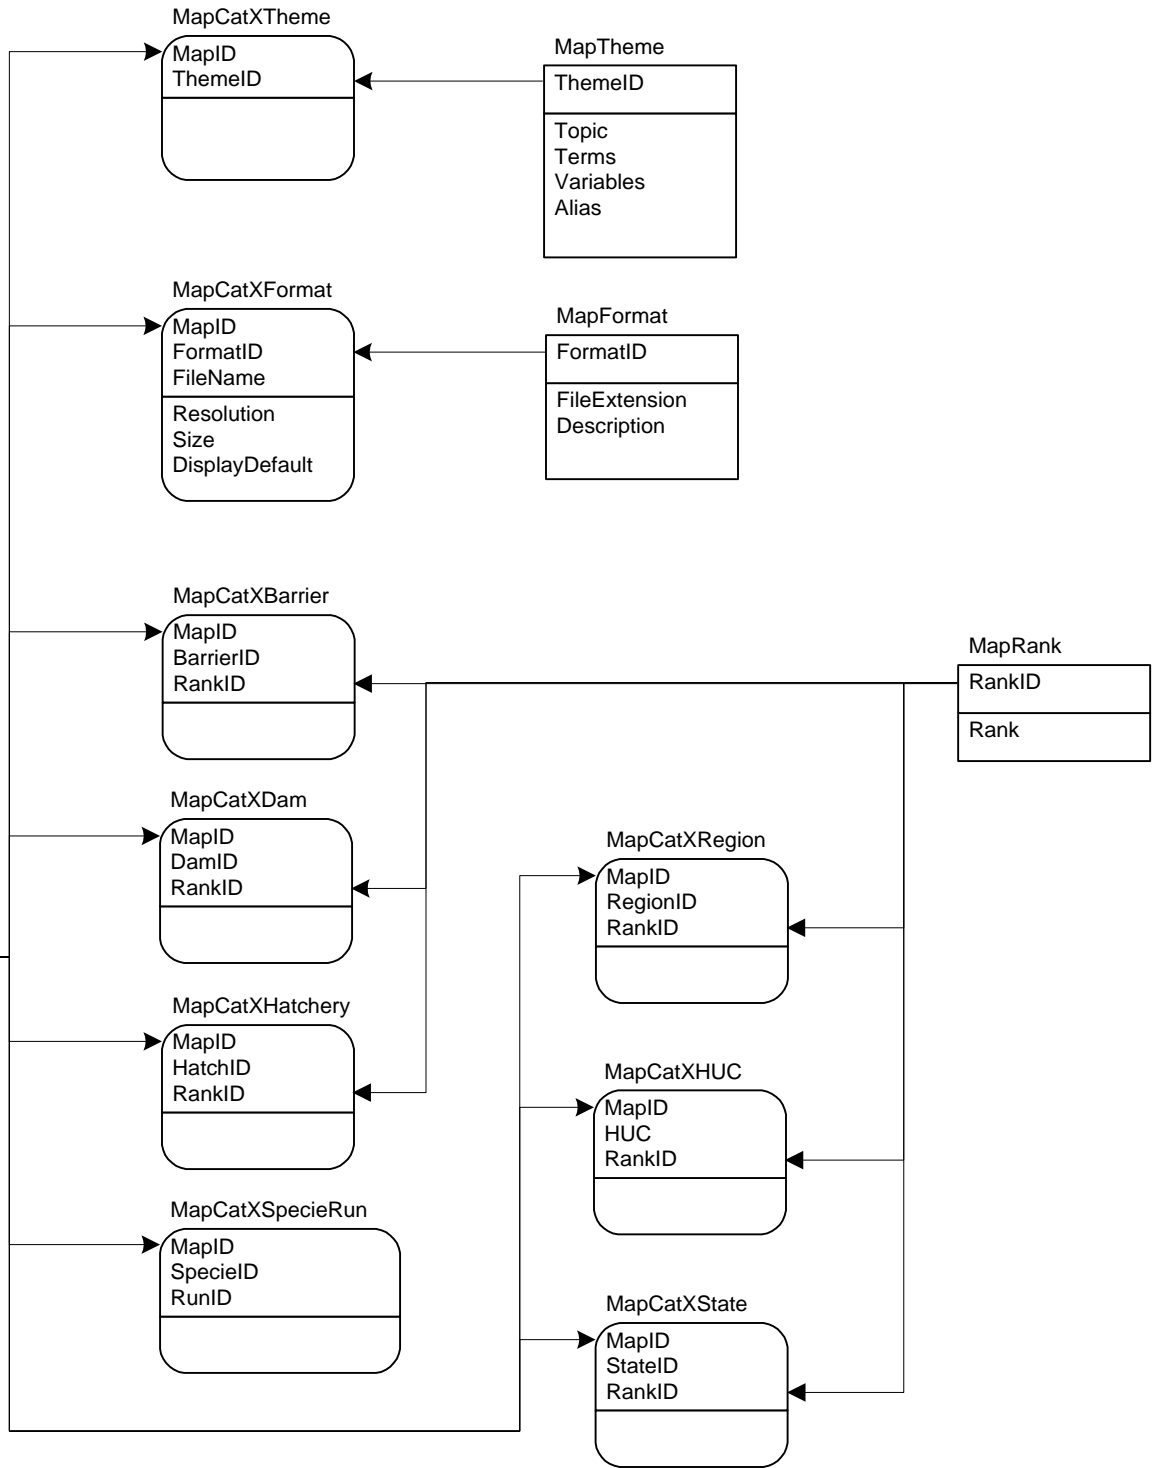

□ Lines without arrows indicate one-to-one relationships.
 □ Arrows represent the many side of one-to-many relationships.

MapCat

MapID
MapTitle
Scale
MapDate
Source
DetailSource
ImageType
Comment

StreamNet database	Edit Date: 3/31/00 11:45:33 AM
Diagram of Map Catalog information component.	
Target DB: SQL Server 7.0	Rev: 0
Filename: MapCatalog.vsd	Last modified by: Michael Banach
	Organization: PSMFC

Figure 5. ER diagram for map catalog data.