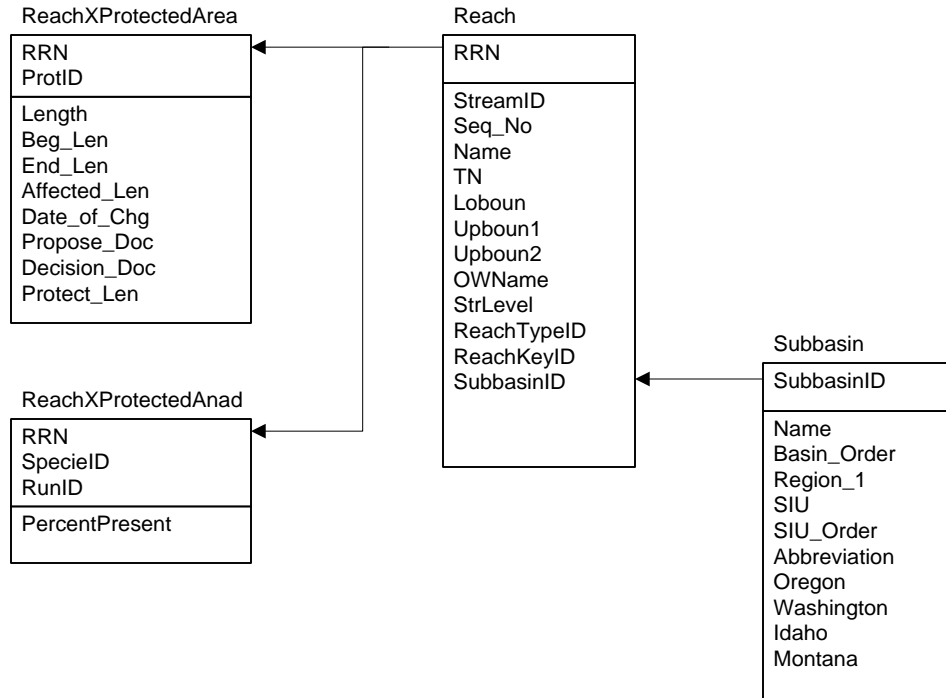

- All relationships are inner joins.
- Rounded corners denote dependant tables.
- Arrows represent the many side of one-to-many relationships.

StreamNet Database		Edit Date: 10/6/99 2:58:54 PM
Diagram of Protected Areas Information component		
Target DB: SQL Server 6.5	Rev: 0	Creator: David Graves
Filename: ProtectedAreas.vsd		Company: PSMFC

ER Diagram for Protected Areas