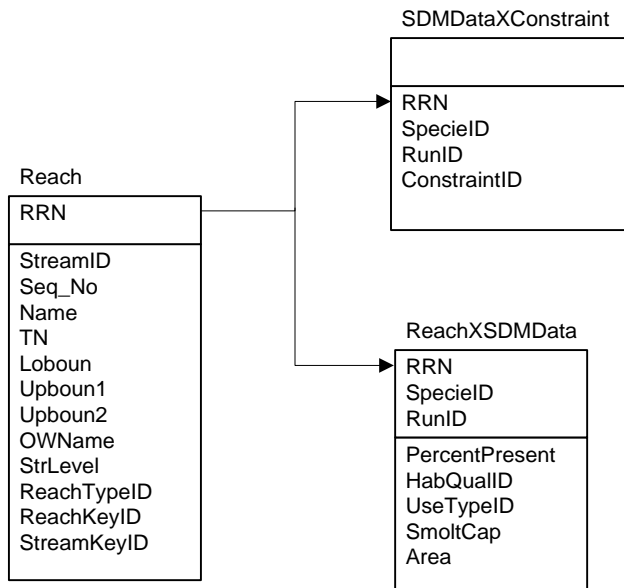

- All relationships are inner joins.
- Rounded corners denote dependant tables.
- Arrows represent the many side of one-to-many relationships.

ER Diagram for Smolt Density data.

StreamNet Database		Edit Date: 6/30/99 2:45:56 PM
Diagram of Smolt Density Information component		
Target DB: SQL Server 6.5	Rev: 0	Creator: David Graves
Filename: SmoltDensity.vsd	Company: PSMFC	