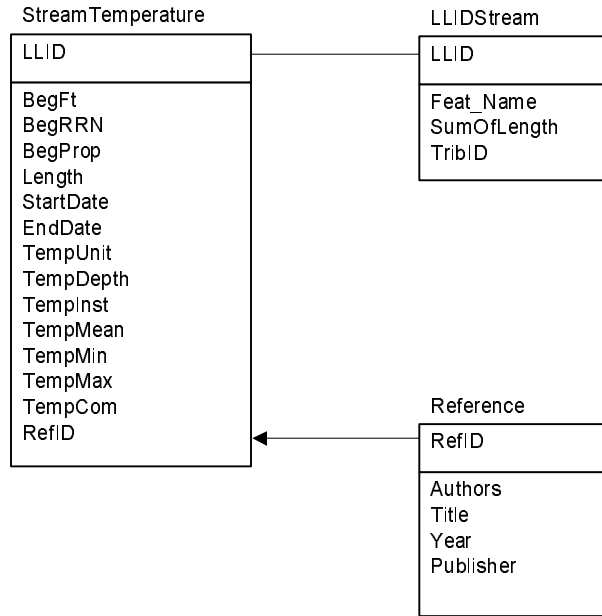

- All relationships are inner joins.
- Rounded corners denote dependant tables.
- Arrows represent the many side of one-to-many relationships.

ER Diagram for Stream Temperature

| | | |
|-----------------------------------------------------|--------|-------------------------------|
| StreamNetDatabase | | Edit Date: 7/13/99 4:34:06 PM |
| Diagram of Stream Temperature Information component | | |
| Target DB: SQL Server 6.5 | Rev: 0 | Creator: David Graves |
| Filename: StreamTemperature.vsd | | Company: PSMFC |